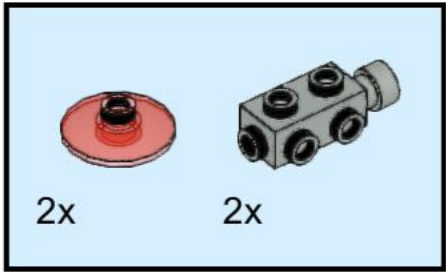

6825-1-B3

1

2

Attach trans-yellow flex hose to this droid