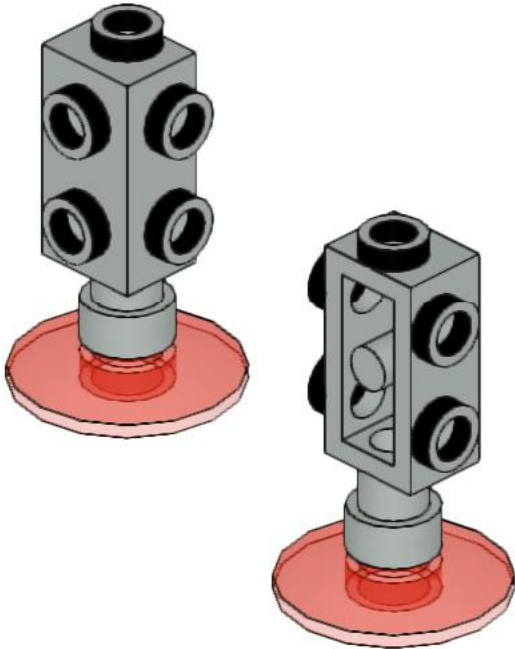

6825-1-B3

1

2

Attach trans-yellow flex hose to this droid