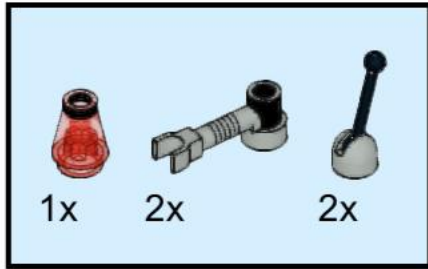

6825-1-B3

1

2

Attach trans-yellow flex hose to this droid