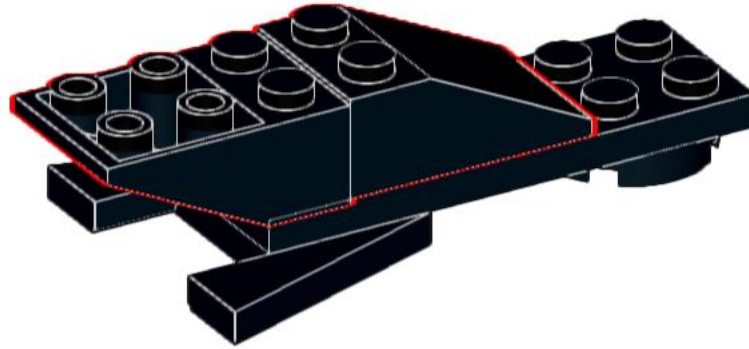

6887-A Wieldy Wasp

Alternative build from 6887 Allied Avenger

Original idea by Lego, printed on the box.
Instructions made by IceAge2002.

For more like this visit www.backoftheboxbuilds.com

1

2

3

4