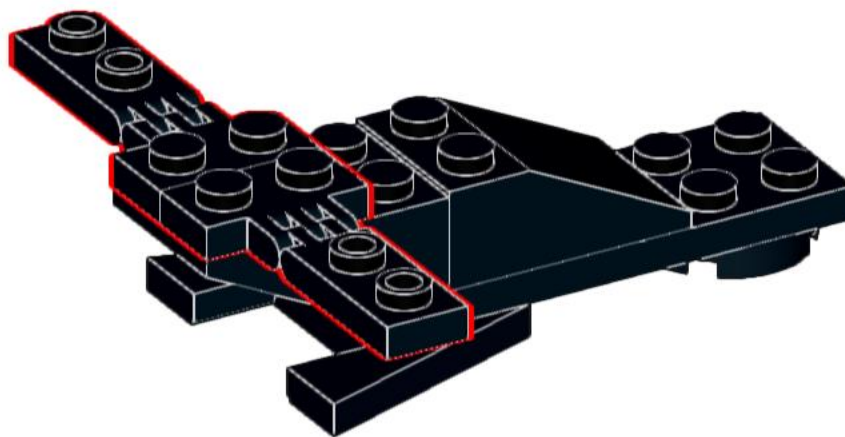

6887-A Wieldy Wasp

Alternative build from 6887 Allied Avenger

Original idea by Lego, printed on the box.
Instructions made by IceAge2002.

For more like this visit www.backoftheboxbuilds.com

1

2

3

4