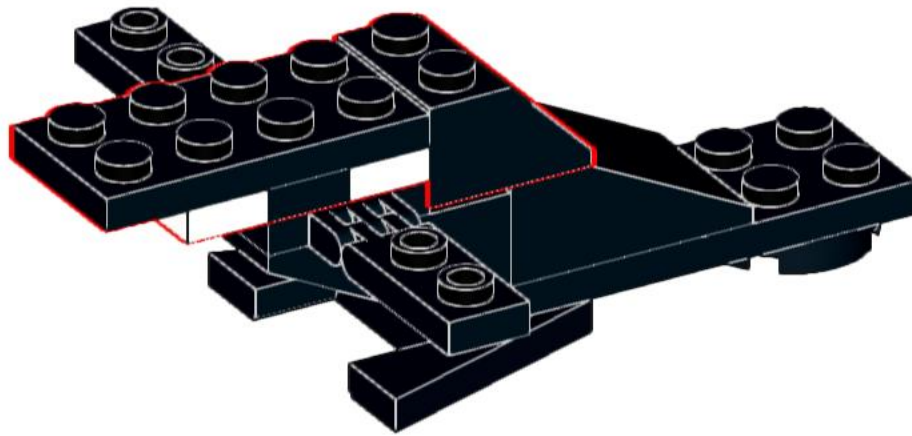

6887-A Wieldy Wasp

Alternative build from 6887 Allied Avenger

Original idea by Lego, printed on the box.
Instructions made by IceAge2002.

For more like this visit www.backoftheboxbuilds.com

1

2

3

4