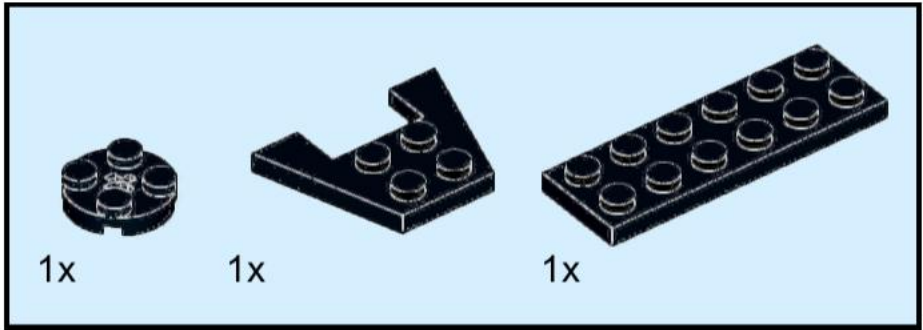

6887-A Wieldy Wasp

Alternative build from 6887 Allied Avenger

Original idea by Lego, printed on the box.
Instructions made by IceAge2002.

For more like this visit www.backoftheboxbuilds.com

1

2

3

4