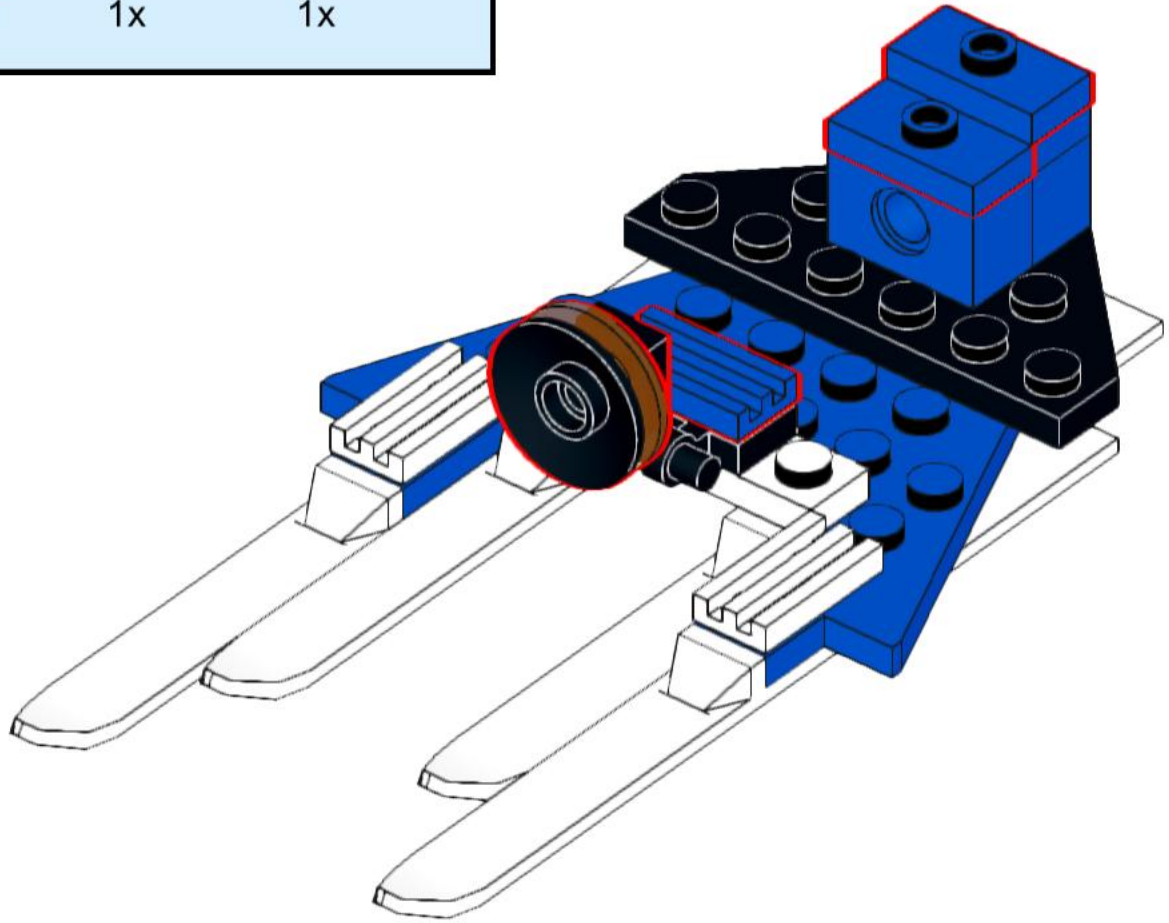

# 6934-A Solar Sled

Original idea by Lego, on the 6834 box.  
Instructions by IceAge2002  
For more see:  
[www.backoftheboxbuilds.com](http://www.backoftheboxbuilds.com)

1

2

# 3

4

# 6

7

8

This part is not in the original set, but would make it better

9

10