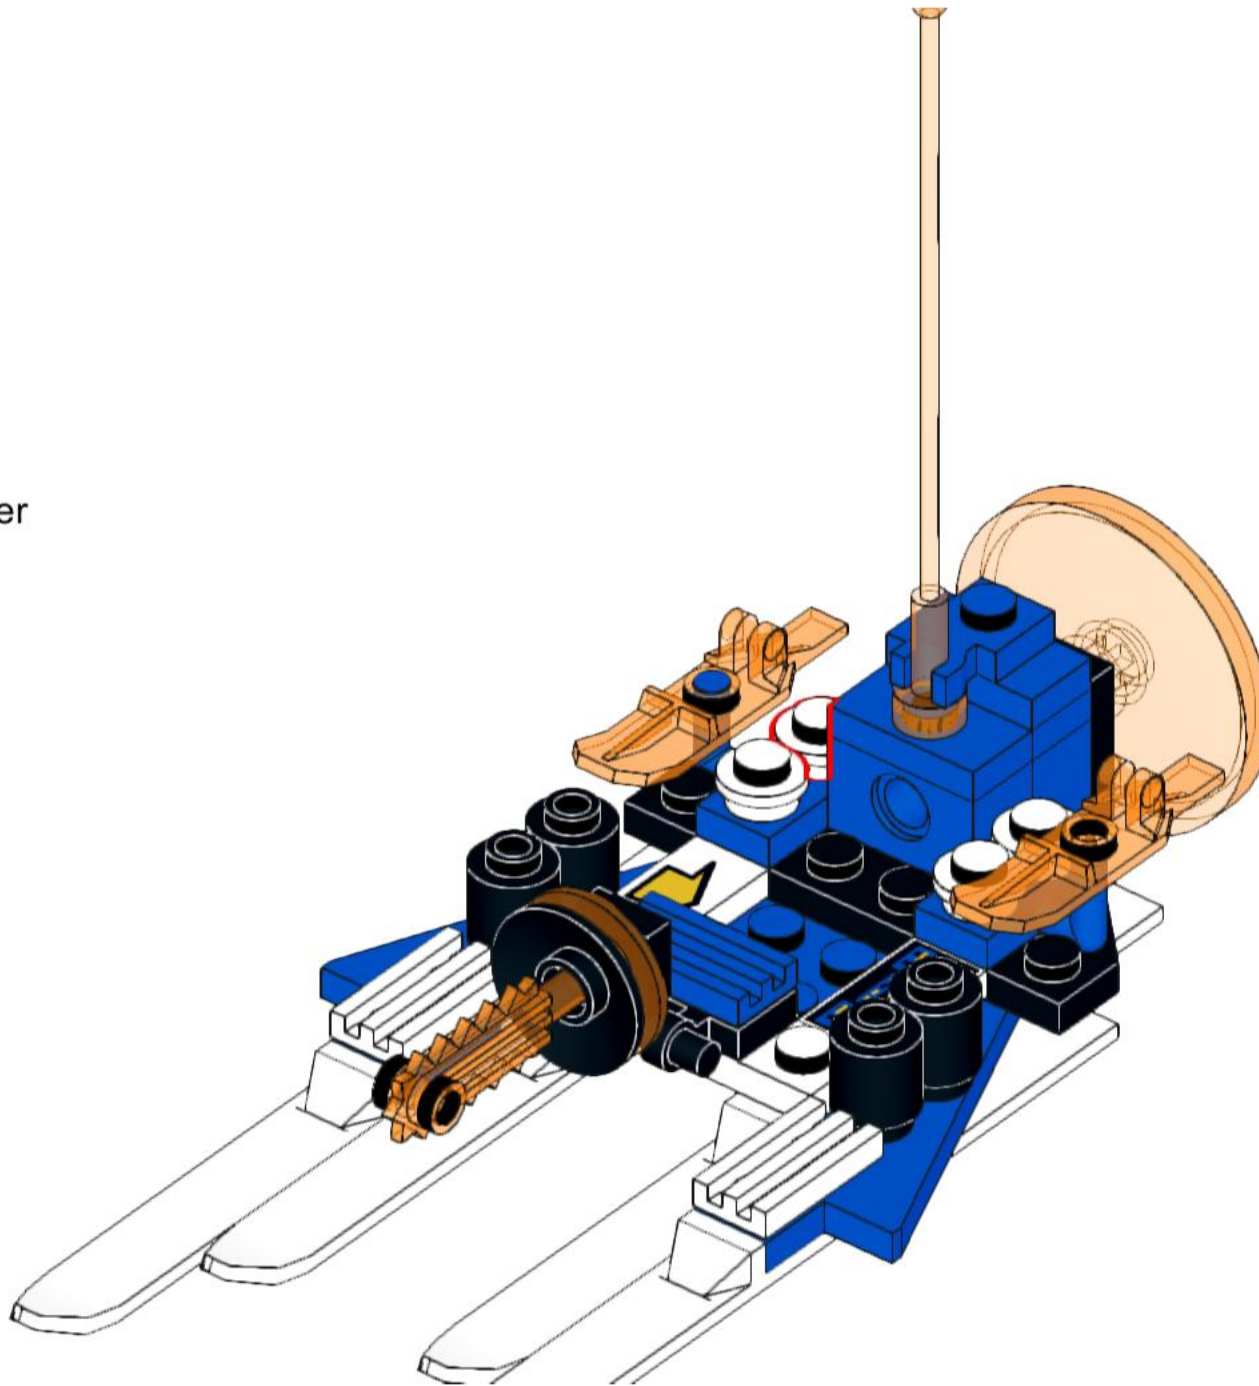

# 6934-A Solar Sled

Original idea by Lego, on the 6834 box.  
Instructions by IceAge2002  
For more see:  
[www.backoftheboxbuilds.com](http://www.backoftheboxbuilds.com)

1

2

# 6

7

8

This part is not in the original set, but would make it better

9

10