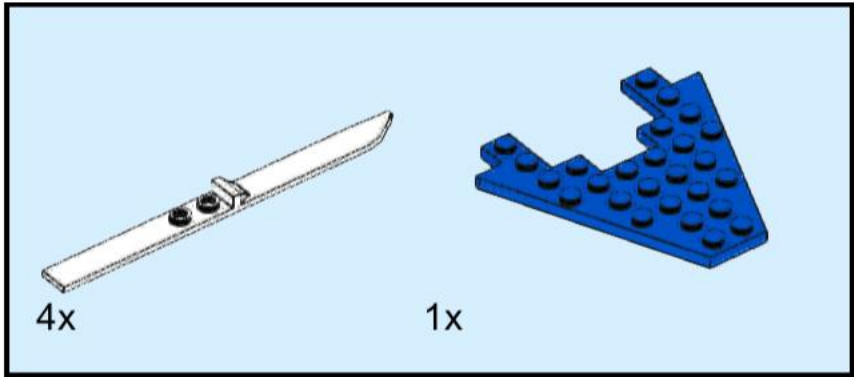

# 6934-A Solar Sled

Original idea by Lego, on the 6834 box.  
Instructions by IceAge2002  
For more see:  
[www.backoftheboxbuilds.com](http://www.backoftheboxbuilds.com)

1

2