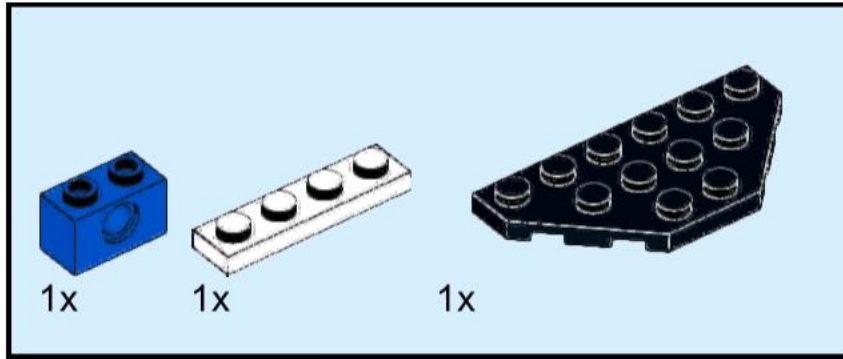

# 6934-A Solar Sled

Original idea by Lego, on the 6834 box.  
Instructions by IceAge2002  
For more see:  
[www.backoftheboxbuilds.com](http://www.backoftheboxbuilds.com)

1

2