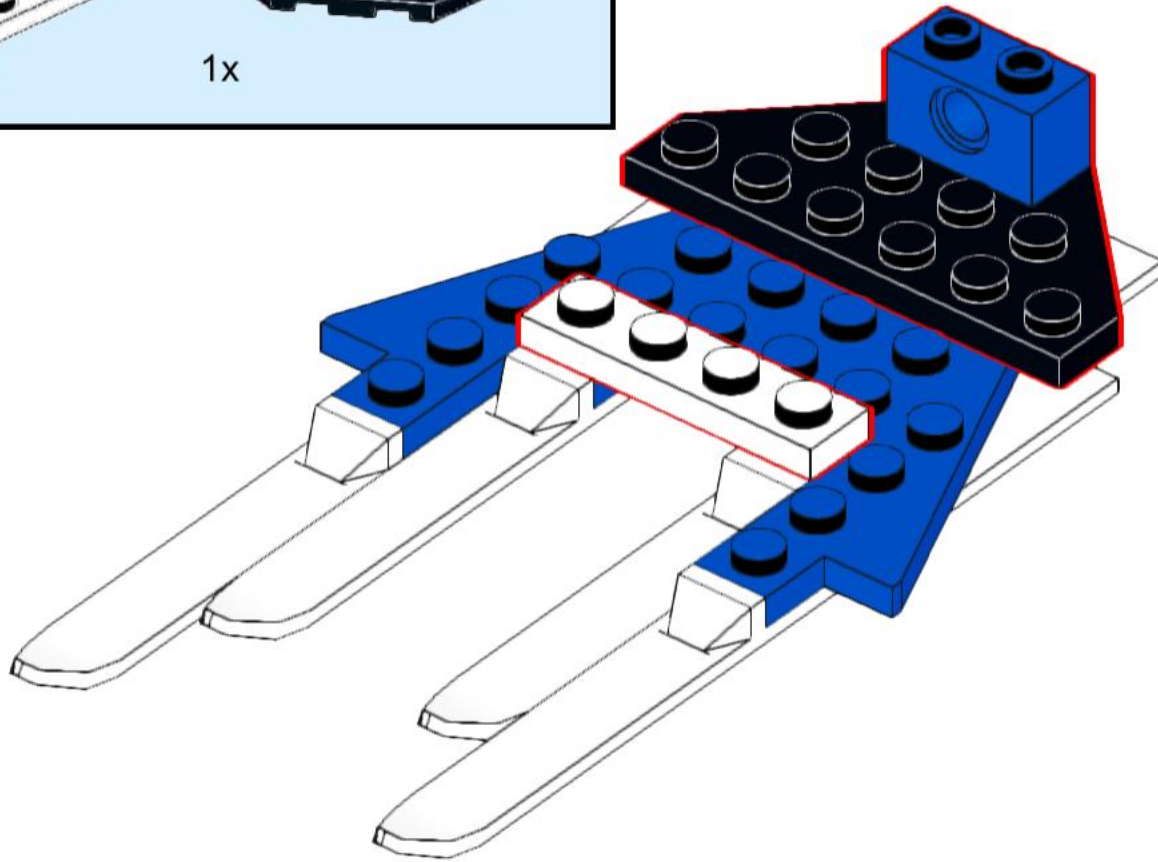

# 6934-A Solar Sled

Original idea by Lego, on the 6834 box.  
Instructions by IceAge2002  
For more see:  
[www.backoftheboxbuilds.com](http://www.backoftheboxbuilds.com)

1

2

# 3

4

# 6

7

8

This part is not in the original set, but would make it better

9

10