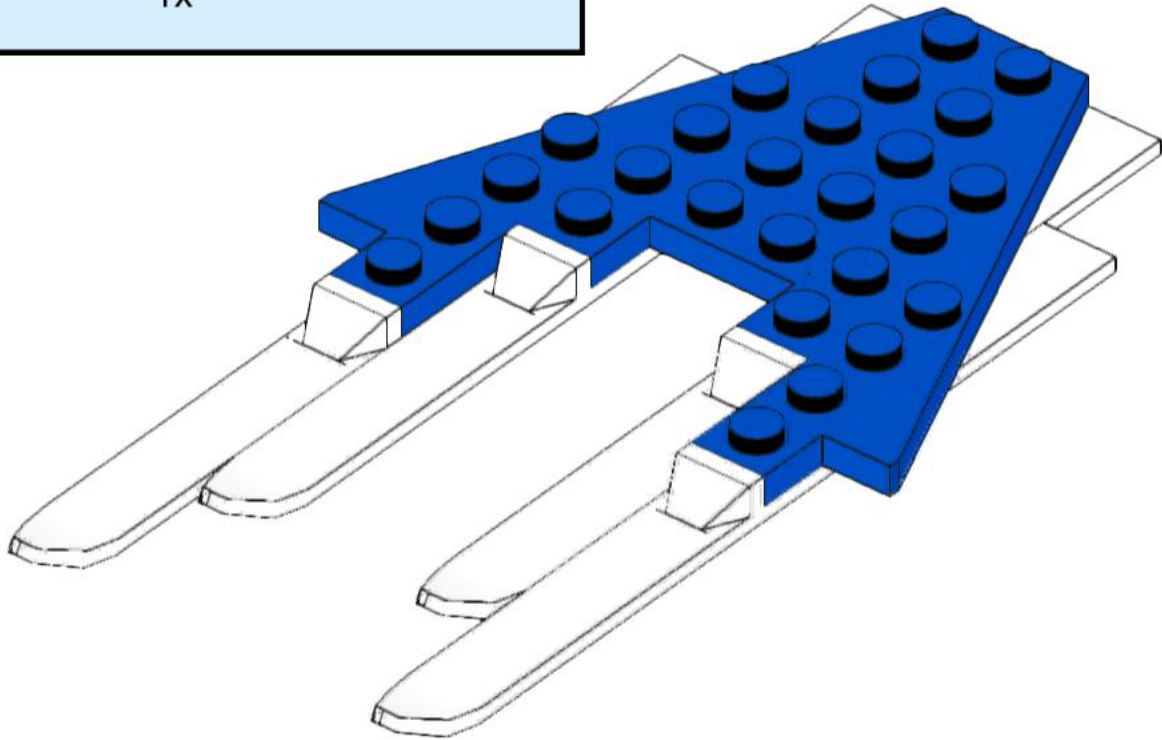

# 6934-A Solar Sled

Original idea by Lego, on the 6834 box.  
Instructions by IceAge2002  
For more see:  
[www.backoftheboxbuilds.com](http://www.backoftheboxbuilds.com)

1

2

# 3

4

# 6

7

8

This part is not in the original set, but would make it better

9

10