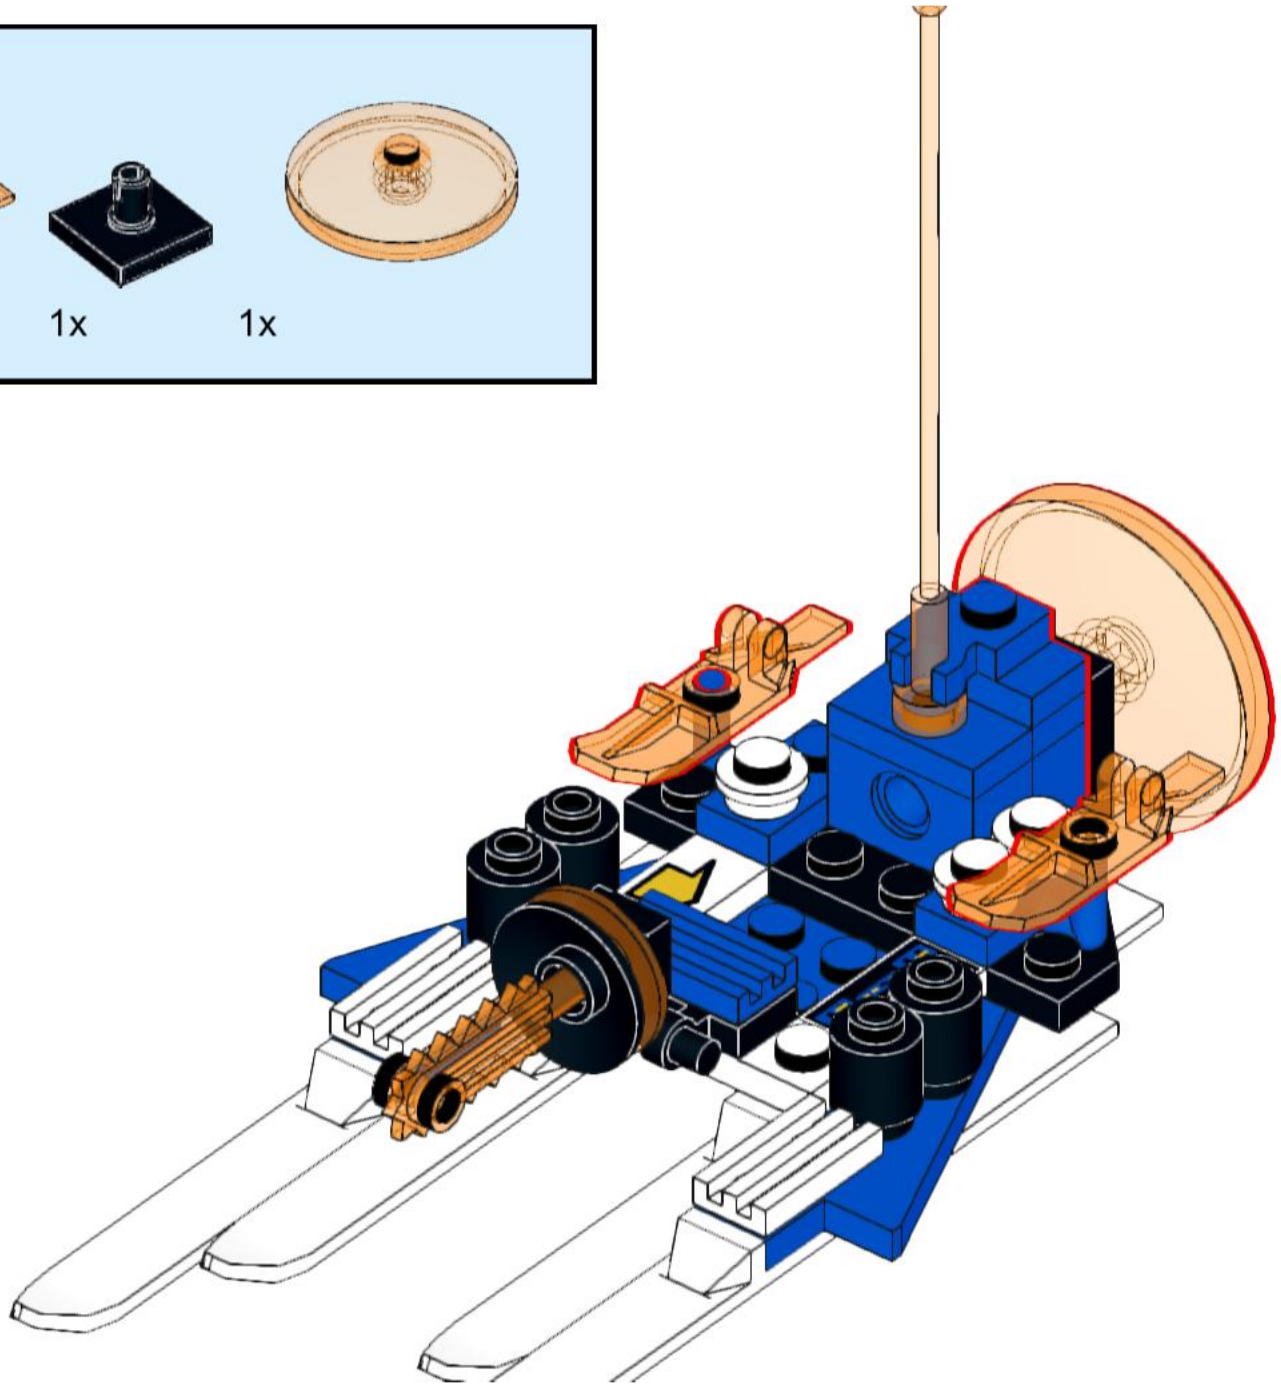

# 6934-A Solar Sled

Original idea by Lego, on the 6834 box.  
Instructions by IceAge2002  
For more see:  
[www.backoftheboxbuilds.com](http://www.backoftheboxbuilds.com)

1

2

# 6

7

8

This part is not in the original set, but would make it better

9

10