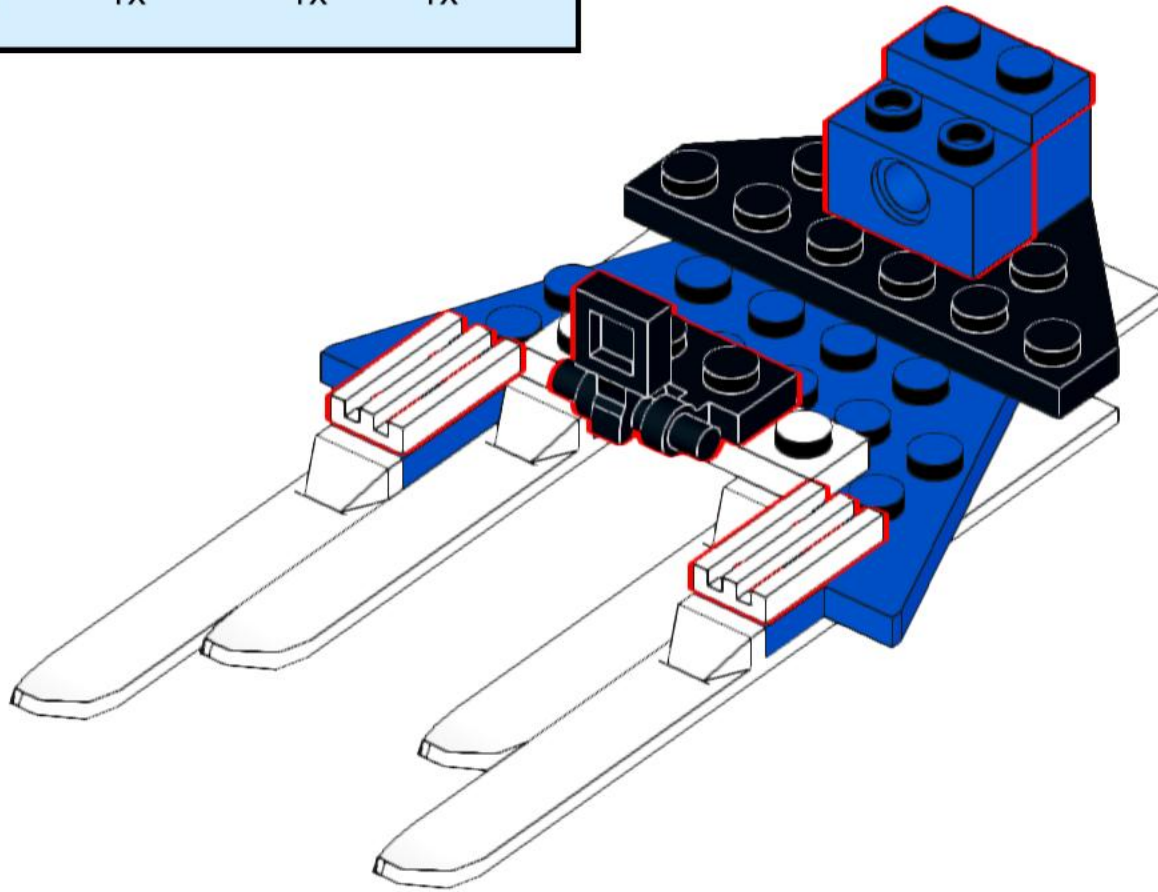

# 6934-A Solar Sled

Original idea by Lego, on the 6834 box.  
Instructions by IceAge2002  
For more see:  
[www.backoftheboxbuilds.com](http://www.backoftheboxbuilds.com)

1

2

# 3

4

# 6

7

8

This part is not in the original set, but would make it better

9

10