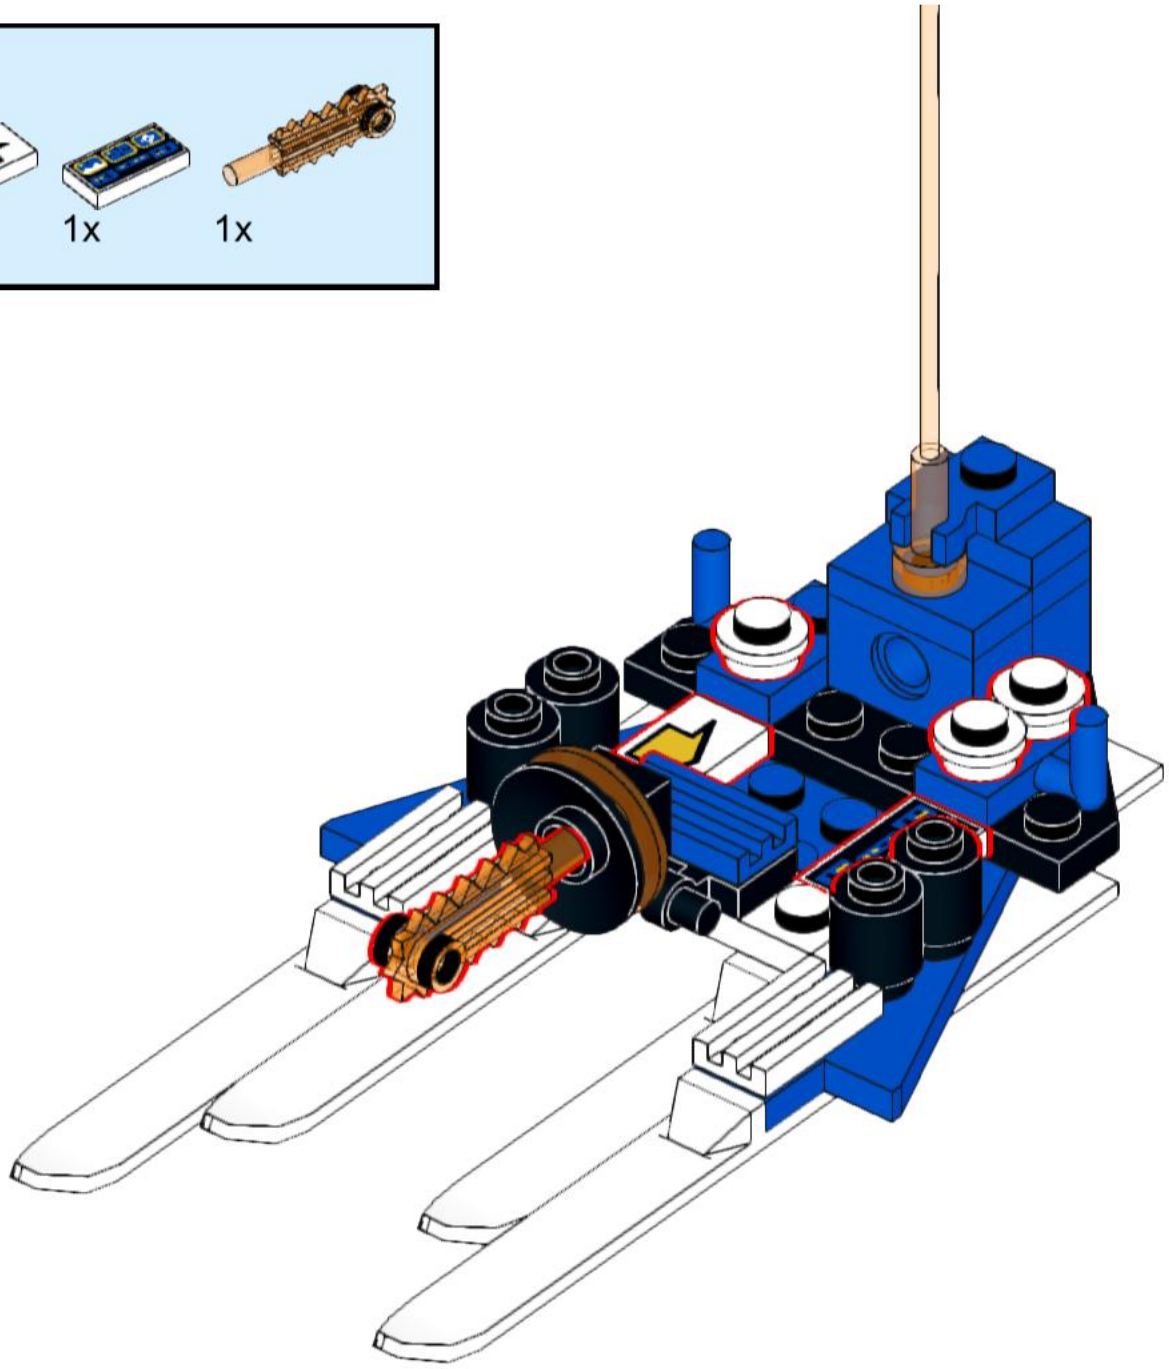

# 6934-A Solar Sled

Original idea by Lego, on the 6834 box.  
Instructions by IceAge2002  
For more see:  
[www.backoftheboxbuilds.com](http://www.backoftheboxbuilds.com)

1

2

# 6

7

8

This part is not in the original set, but would make it better

9

10