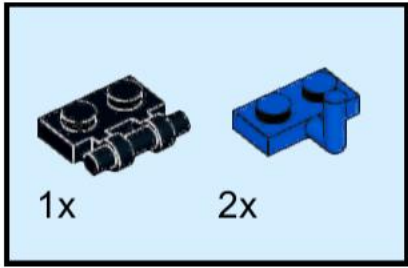

6834-B - Celestial Station

Original idea by Lego on box 6834
Instructions by IceAge2002
For more see:
www.backoftheboxbuilds.com

1

2

3

4

5

6