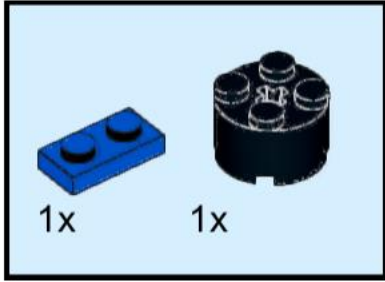

6834-B - Celestial Station

Original idea by Lego on box 6834
Instructions by IceAge2002
For more see:
www.backoftheboxbuilds.com

1

2

3

4

5

6