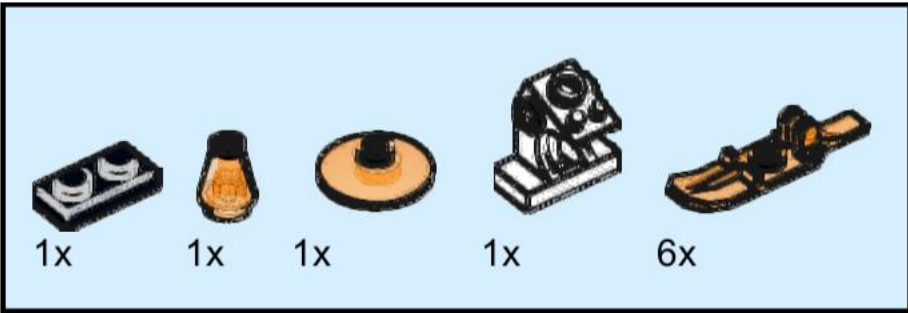

## 6879A - Snowstorm Station

Alternative build of 6879 Blizzard  
Baron

Original idea by Lego.  
Instructions by IceAge2002.

For more ideas visit:  
[www.backoftheboxbuilds.com](http://www.backoftheboxbuilds.com)

1

2

3

4

5

6

7

9