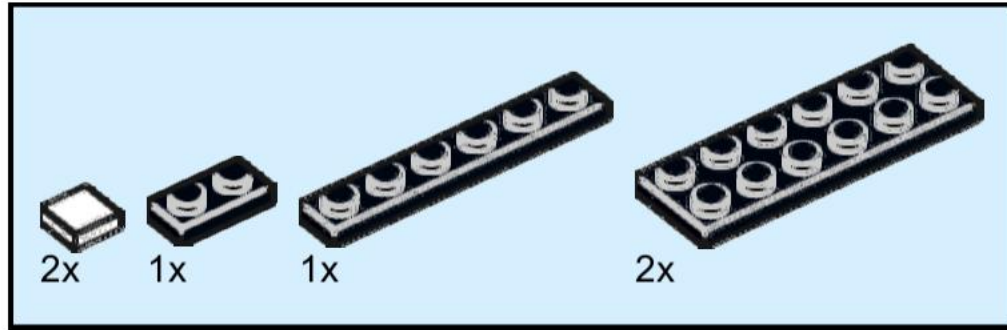

6879-B Snowstorm Slider

Original idea by Lego
Instructions by IceAge2002

For more ideas visit:
www.backoftheboxbuilds.com

1

2

3

4

5

6

7

8

9

10

11

12

14