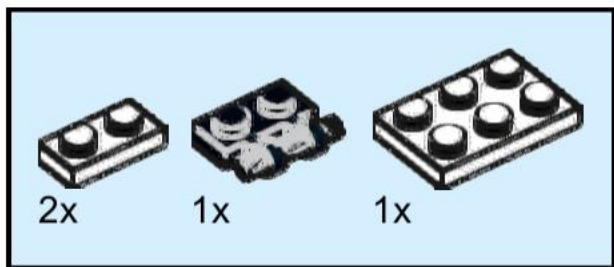

6879-B Snowstorm Slider

Original idea by Lego
Instructions by IceAge2002

For more ideas visit:
www.backoftheboxbuilds.com

1

2

3

4

5