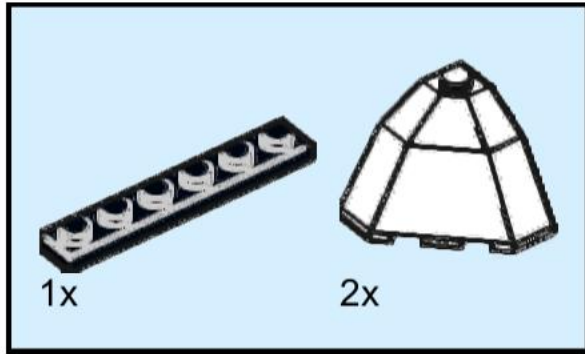

6879-C Blizzard Probe

Original idea by Lego.
Instructions by IceAge2002

For more ideas visit:
www.backoftheboxbuilds.com

1

2

3

4

5

6

7

8

9

10

11

12

13