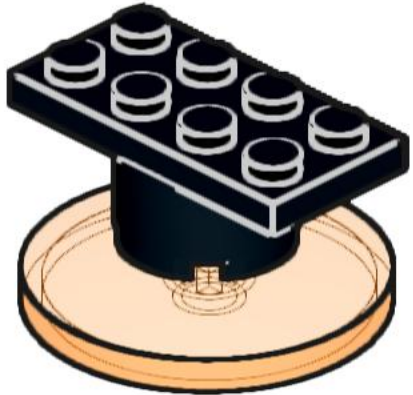

6879-C Blizzard Probe

Original idea by Lego.
Instructions by IceAge2002

For more ideas visit:
www.backoftheboxbuilds.com

1

2

3

4

5