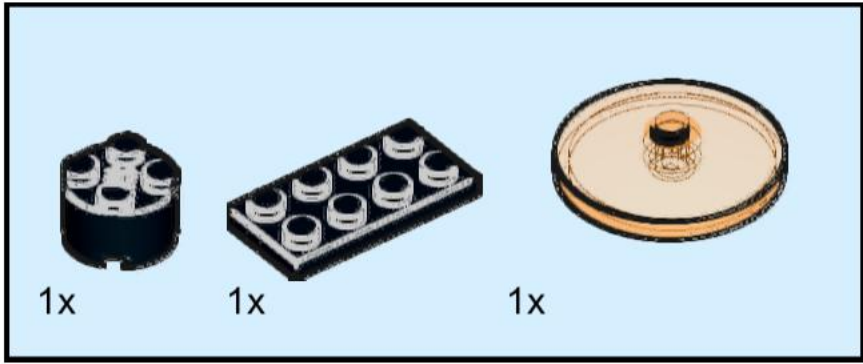

6879-C Blizzard Probe

Original idea by Lego.
Instructions by IceAge2002

For more ideas visit:
www.backoftheboxbuilds.com

1

2

3

4

5