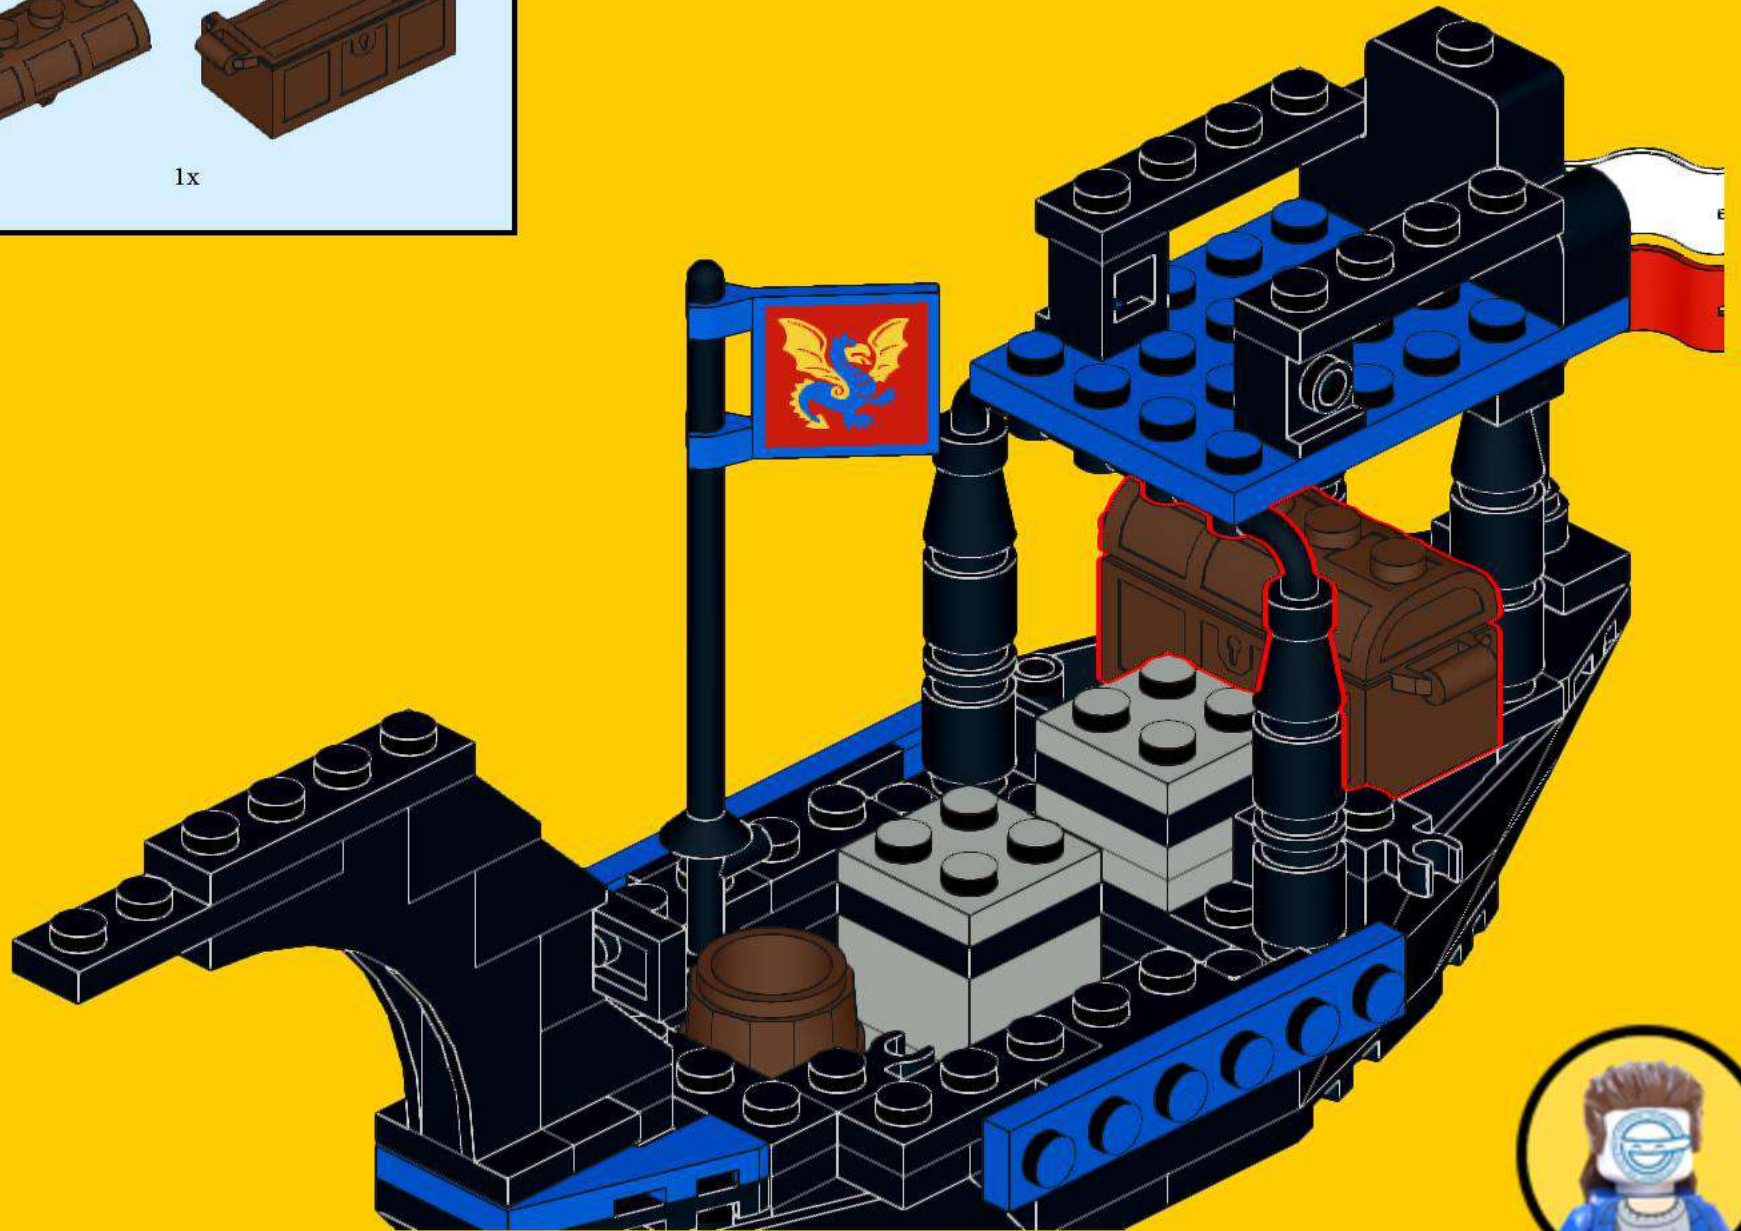

IDEAS 260: Crossroad Fortress - Black Knight's Boat

1

2

3

4

5

6

7

16

17

18

19

20

21

22

23