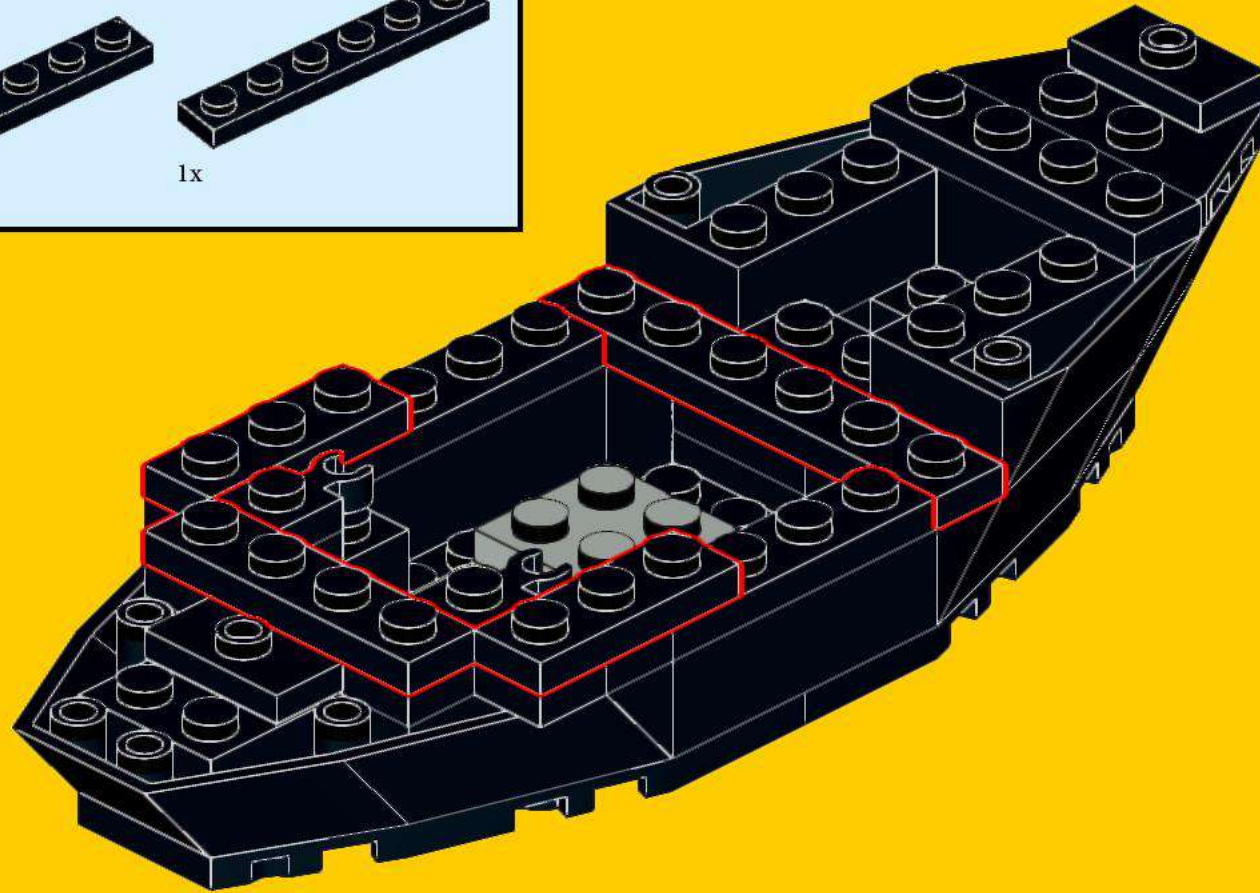

IDEAS 260: Crossroad Fortress - Black Knight's Boat

1

2

3

4

5

6

7