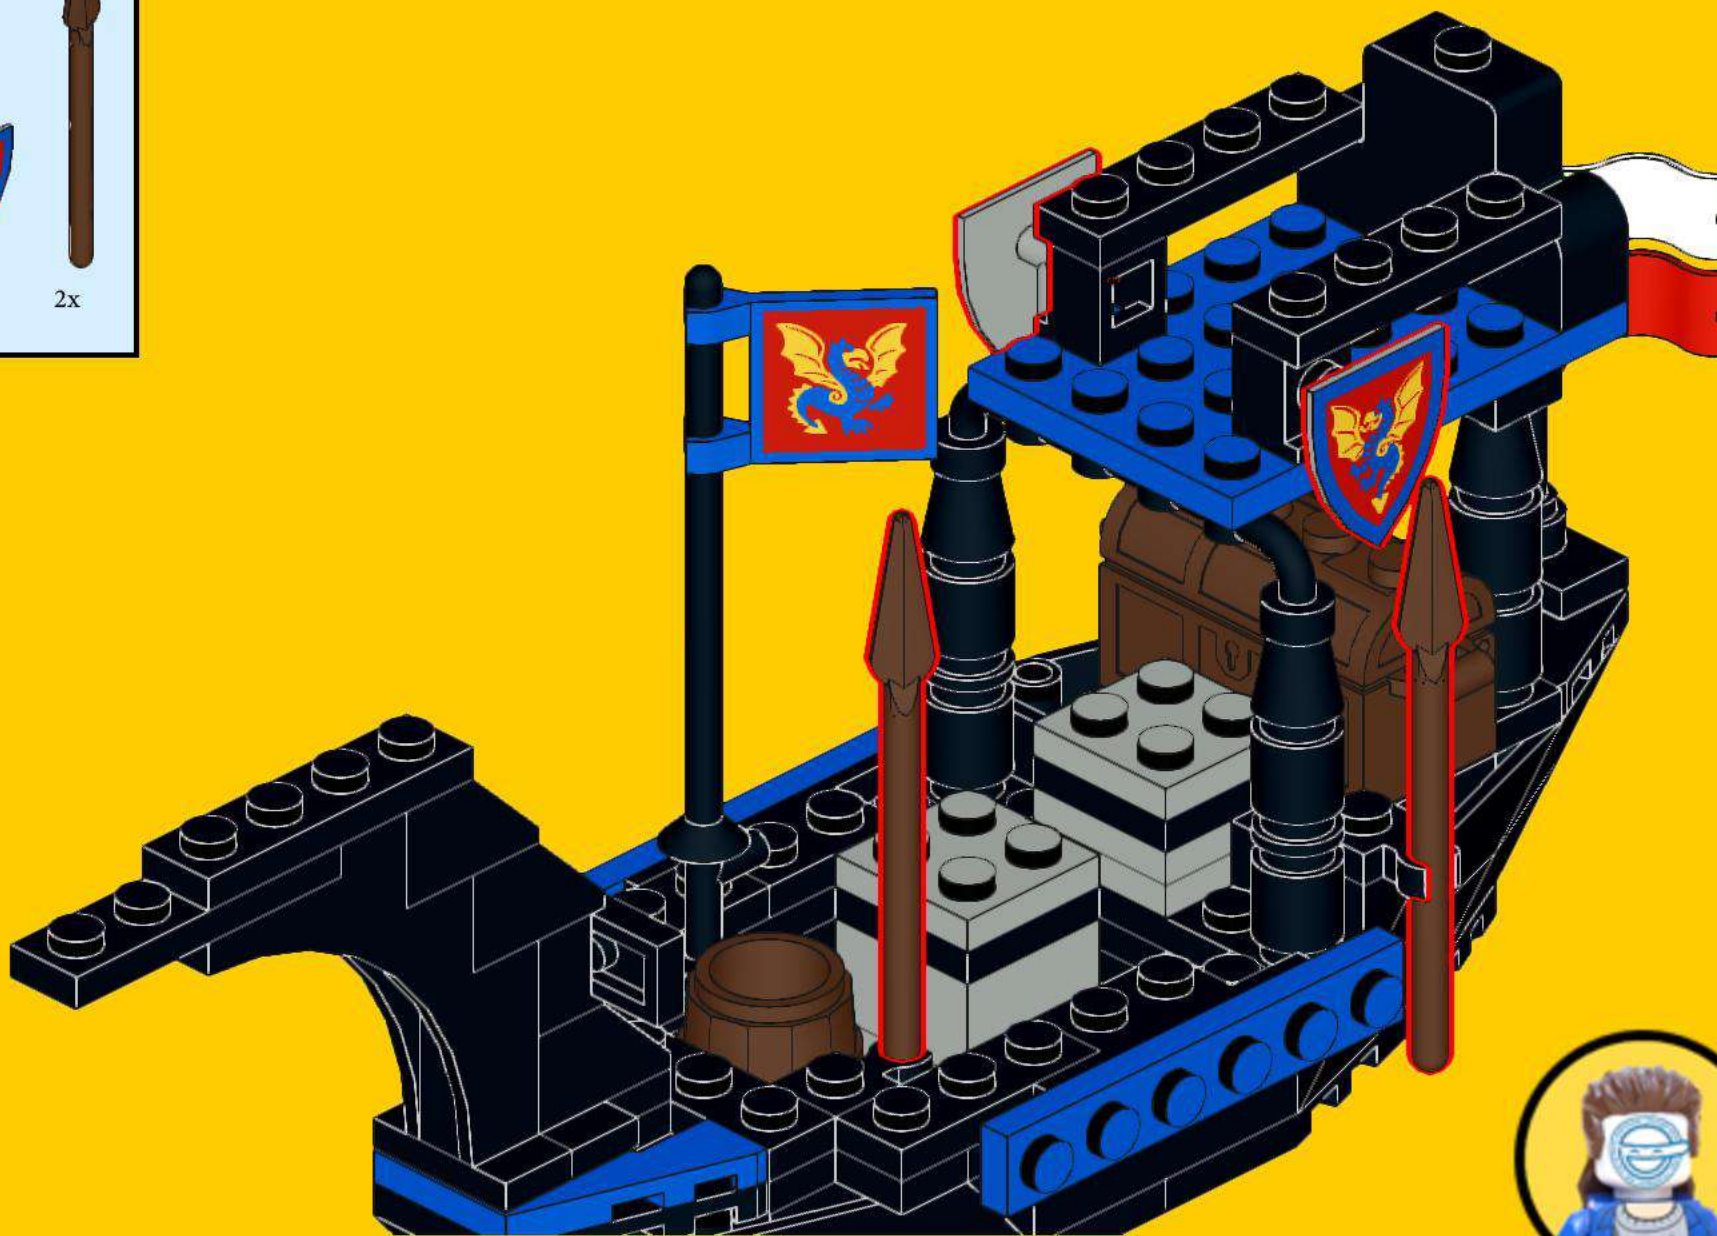

IDEAS 260: Crossroad Fortress - Black Knight's Boat

1

2

3

4

5

6

7

16

17

18

19

20

21

22

23