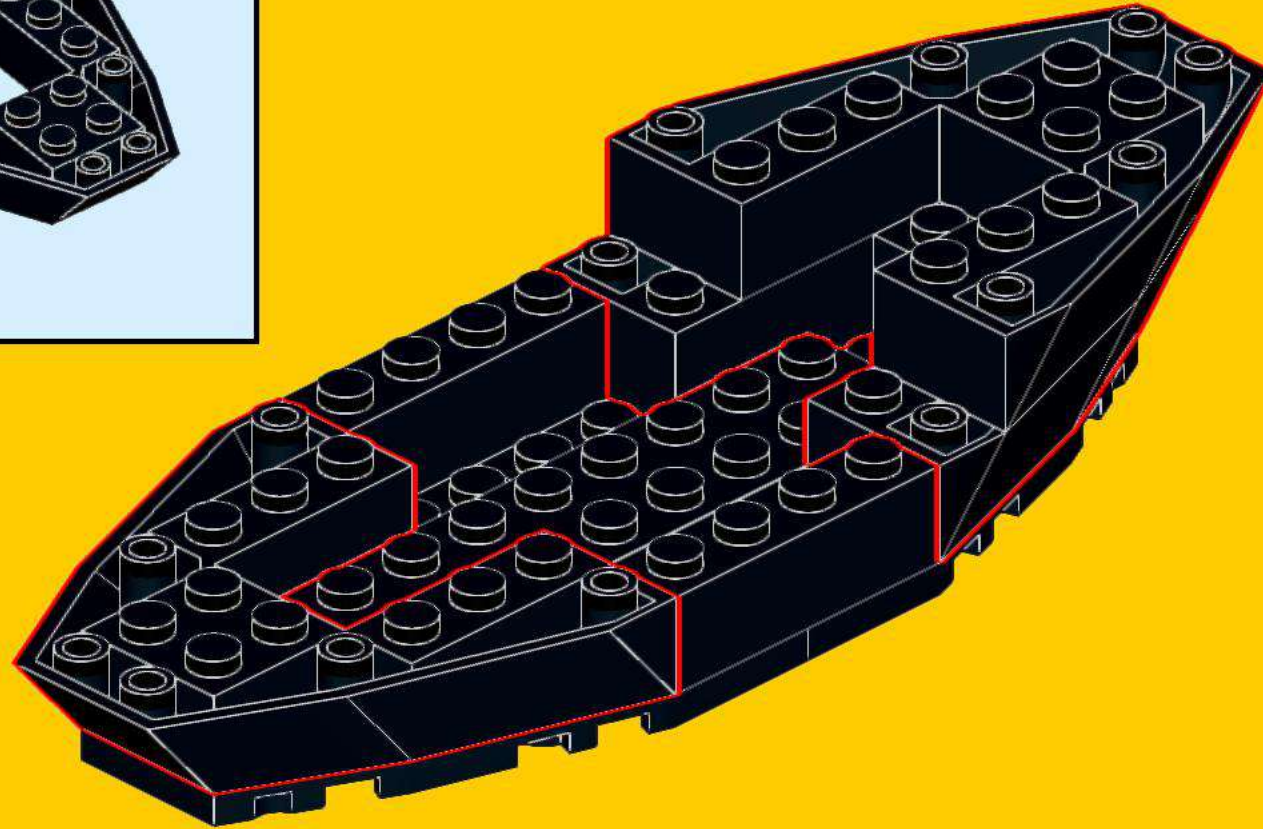

IDEAS 260: Crossroad Fortress - Black Knight's Boat

1

2

3

4

5

6

7