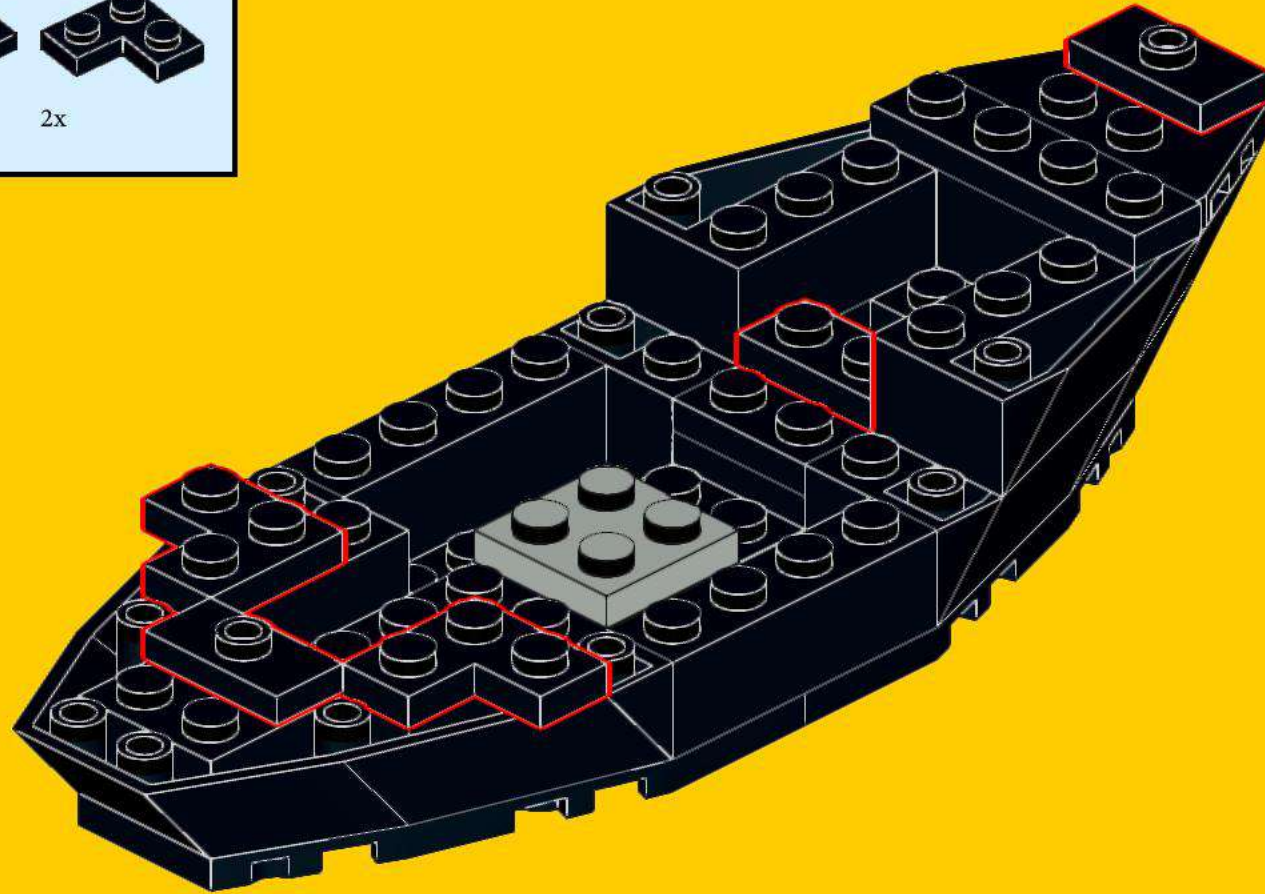

IDEAS 260: Crossroad Fortress - Black Knight's Boat

1

2

3

4

5

6

7