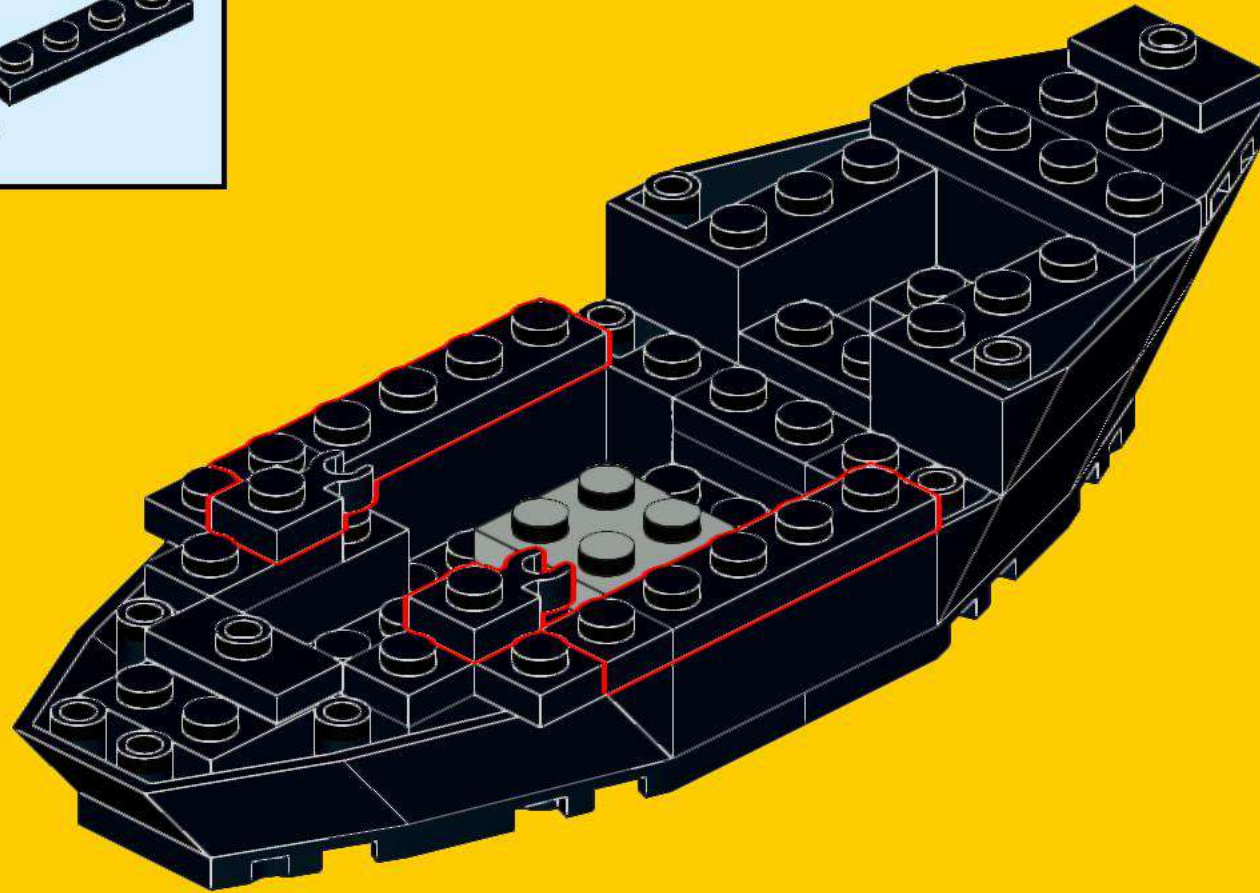

IDEAS 260: Crossroad Fortress - Black Knight's Boat

1

2

3

4

5

6

7