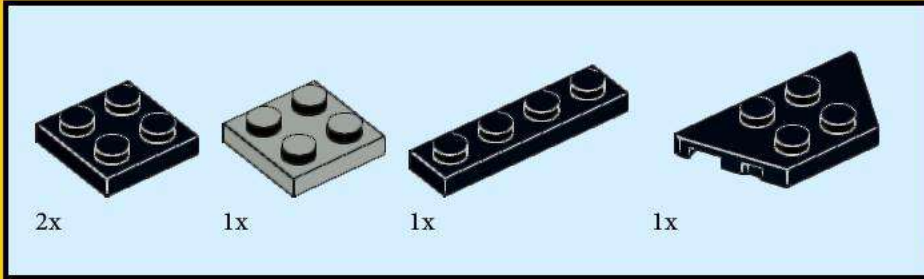

IDEAS 260: Crossroad Fortress - Black Knight's Boat

1

2

3

4

5

6

7