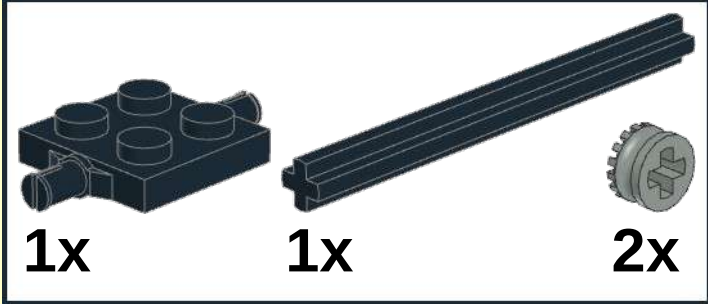

1

2

3

4

5

1x 2x 2x 2x

This block contains a parts list for step 5. It shows four items: a dark grey 1x3 Technic brick, a black Technic bush, a grey Technic bush, and a yellow 1x5 Technic Technic beam with three holes. Below each item is its quantity: 1x, 2x, 2x, and 2x respectively.