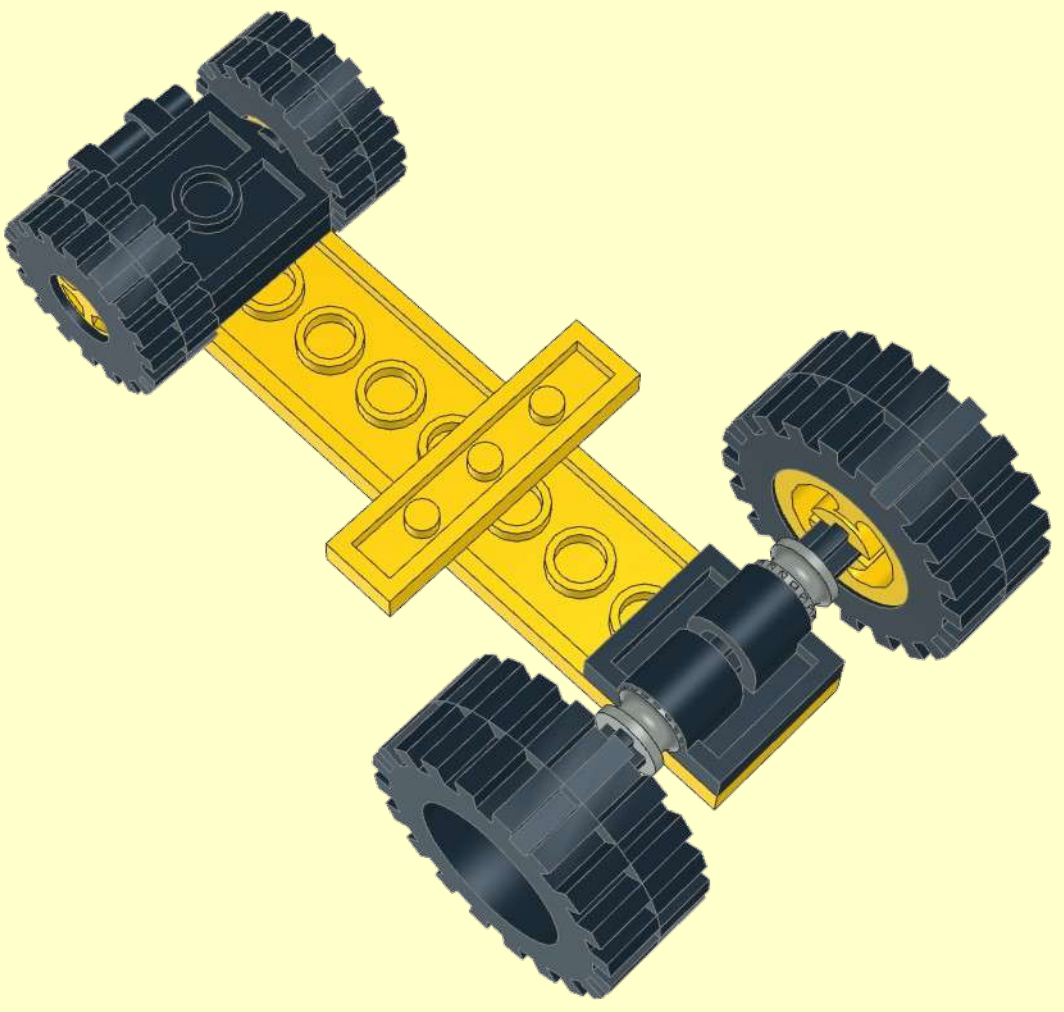

1

2

3

4

5

1x 2x 2x 2x

This block contains a parts list for step 5. It shows four items: a dark grey 1x3 Technic brick, a black Technic bush, a grey Technic bush, and a yellow 1x5 Technic Technic beam with three holes. Below each item is its quantity: 1x, 2x, 2x, and 2x respectively.