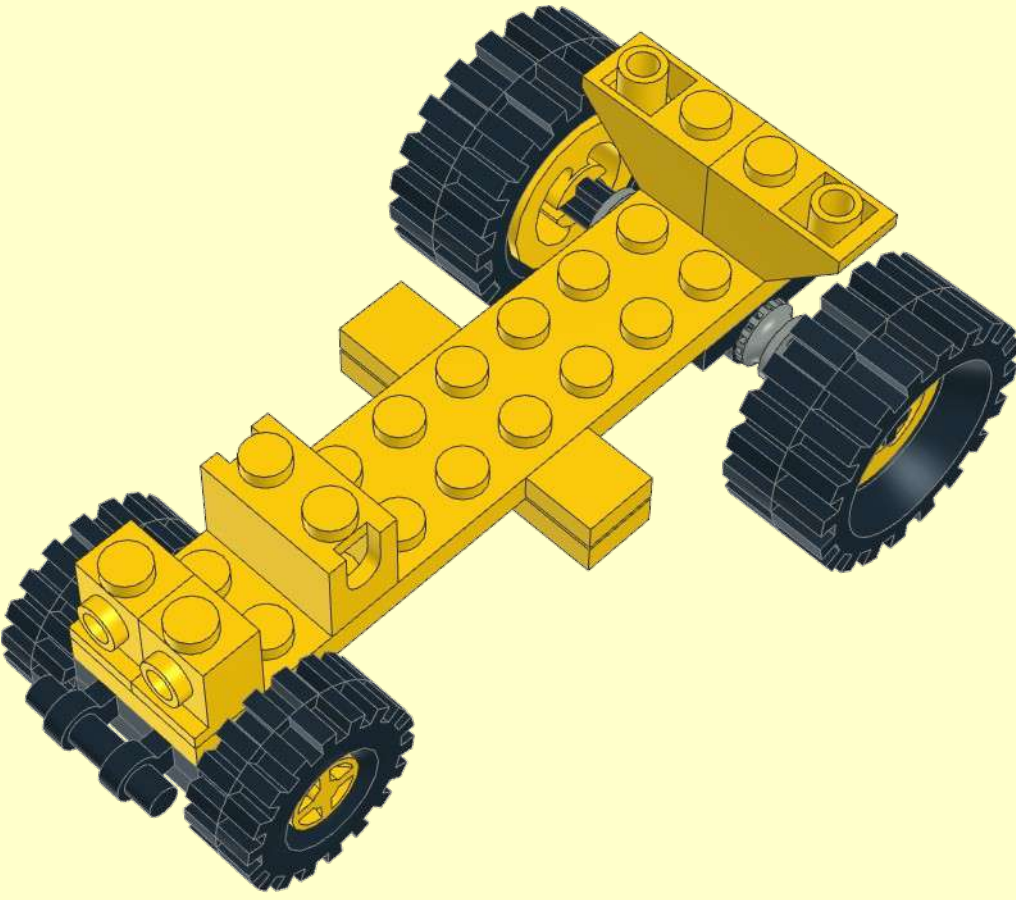

1

2

3

4

5

1x 2x 2x 2x

This block contains a parts list for step 5. It shows four items: a dark grey 1x3 Technic brick, a black Technic bush, a grey Technic bush, and a yellow 1x5 Technic Technic beam with three holes. Below each item is its quantity: 1x, 2x, 2x, and 2x respectively.