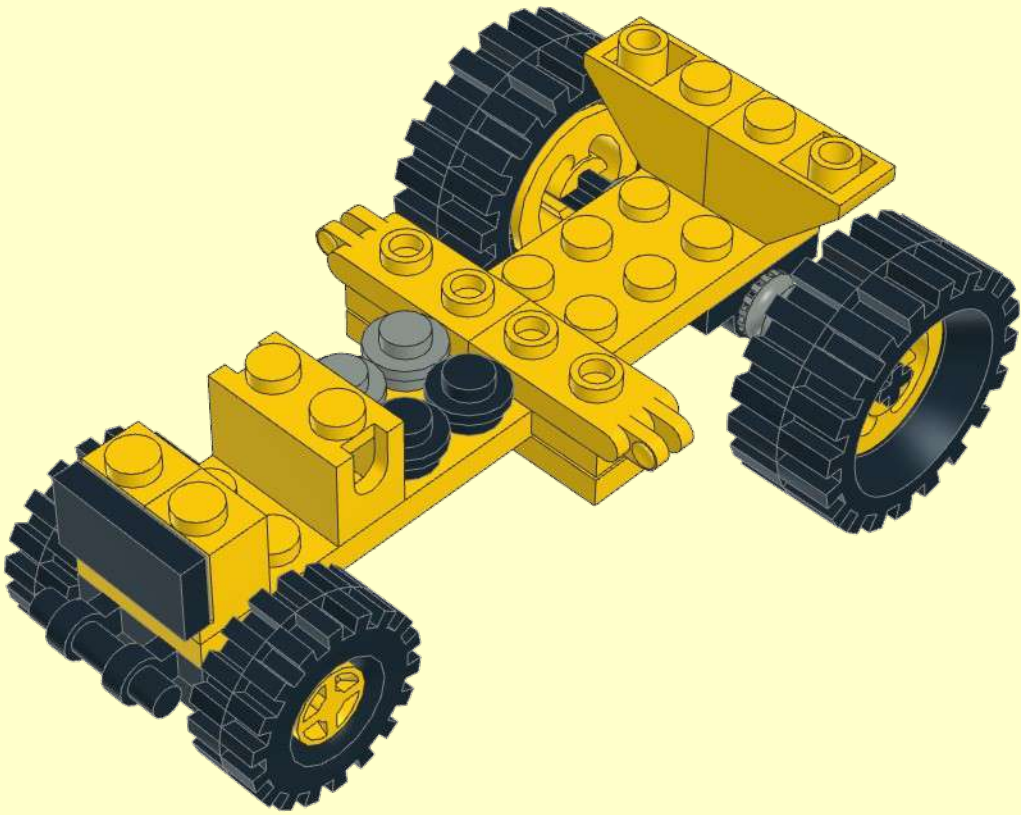

1

2

3

4

5

1x 2x 2x 2x

This block contains a parts list for step 5. It shows four items: a dark grey 1x3 Technic brick, a black Technic bush, a grey Technic bush, and a yellow 1x5 Technic Technic beam with three holes. Below each item is its quantity: 1x, 2x, 2x, and 2x respectively.