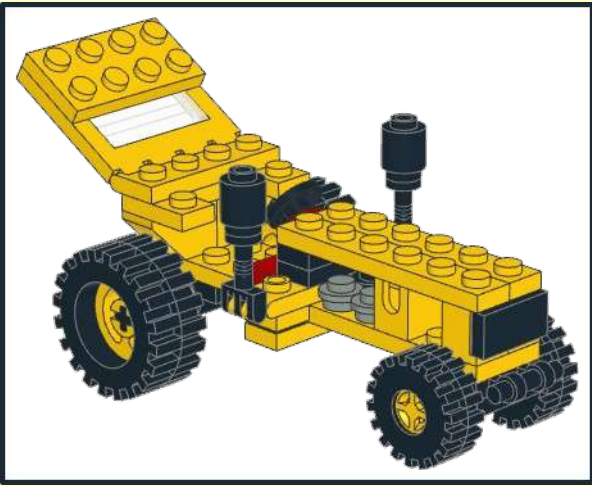

1

2

3

4

5

1x 2x 2x 2x

This block contains a parts list for step 5. It shows four items: a dark grey 1x3 Technic brick, a black Technic bush, a grey Technic bush, and a yellow 1x5 Technic Technic beam with three holes. Below each item is its quantity: 1x, 2x, 2x, and 2x respectively.