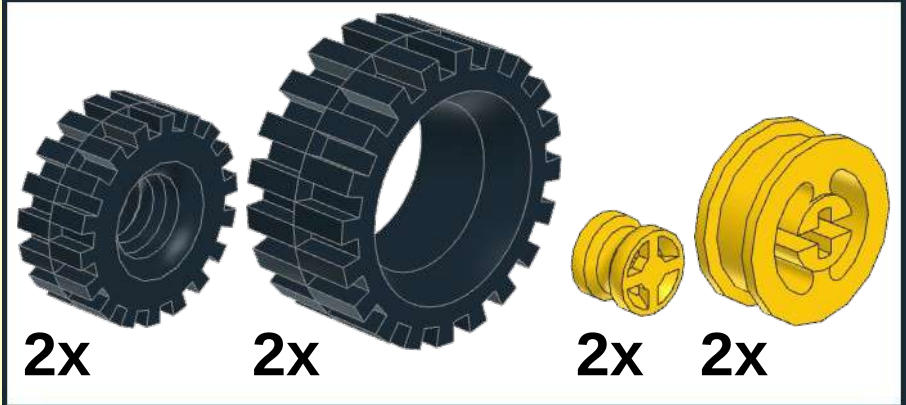

1

2

3

4

5

1x 2x 2x 2x

This block contains a parts list for step 5. It shows four items: a dark grey 1x3 Technic brick, a black Technic bush, a grey Technic bush, and a yellow 1x5 Technic Technic beam with three holes. Below each item is its quantity: 1x, 2x, 2x, and 2x respectively.