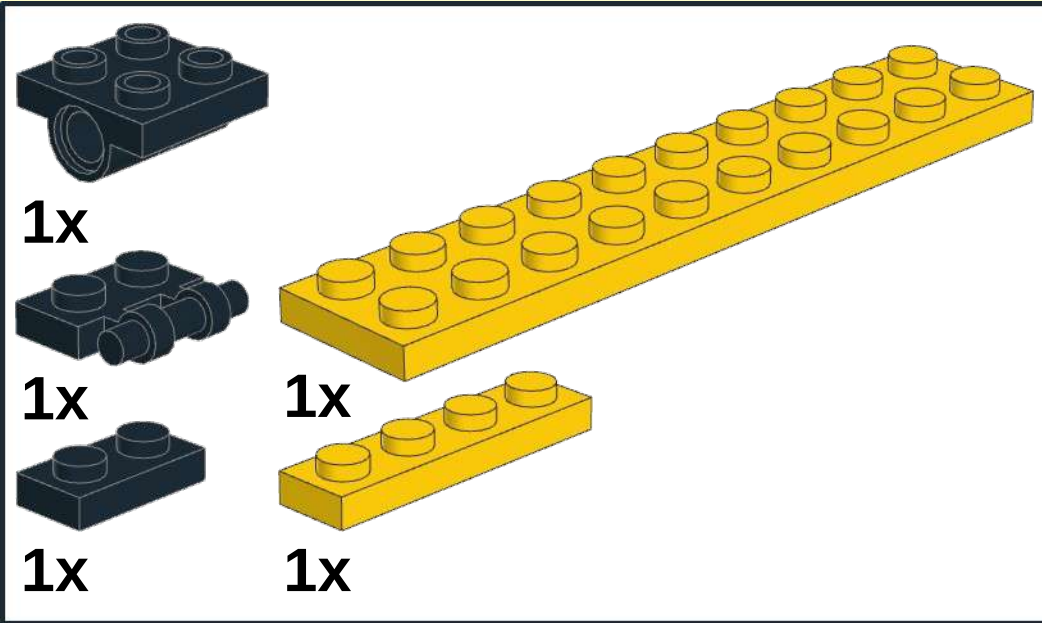

1

2

3

4

5

1x 2x 2x 2x

This block contains a parts list for step 5. It shows four items: a dark grey 1x3 Technic brick, a black Technic bush, a grey Technic bush, and a yellow 1x5 Technic Technic beam with three holes. Below each item is its quantity: 1x, 2x, 2x, and 2x respectively.