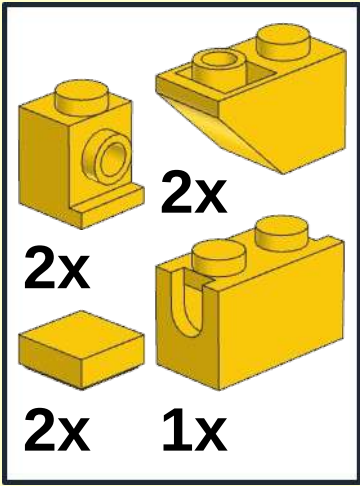

1

2

3

4

5

1x 2x 2x 2x

This block contains a parts list for step 5. It shows four items: a dark grey 1x3 Technic brick, a black Technic bush, a grey Technic bush, and a yellow 1x5 Technic Technic beam with three holes. Below each item is its quantity: 1x, 2x, 2x, and 2x respectively.