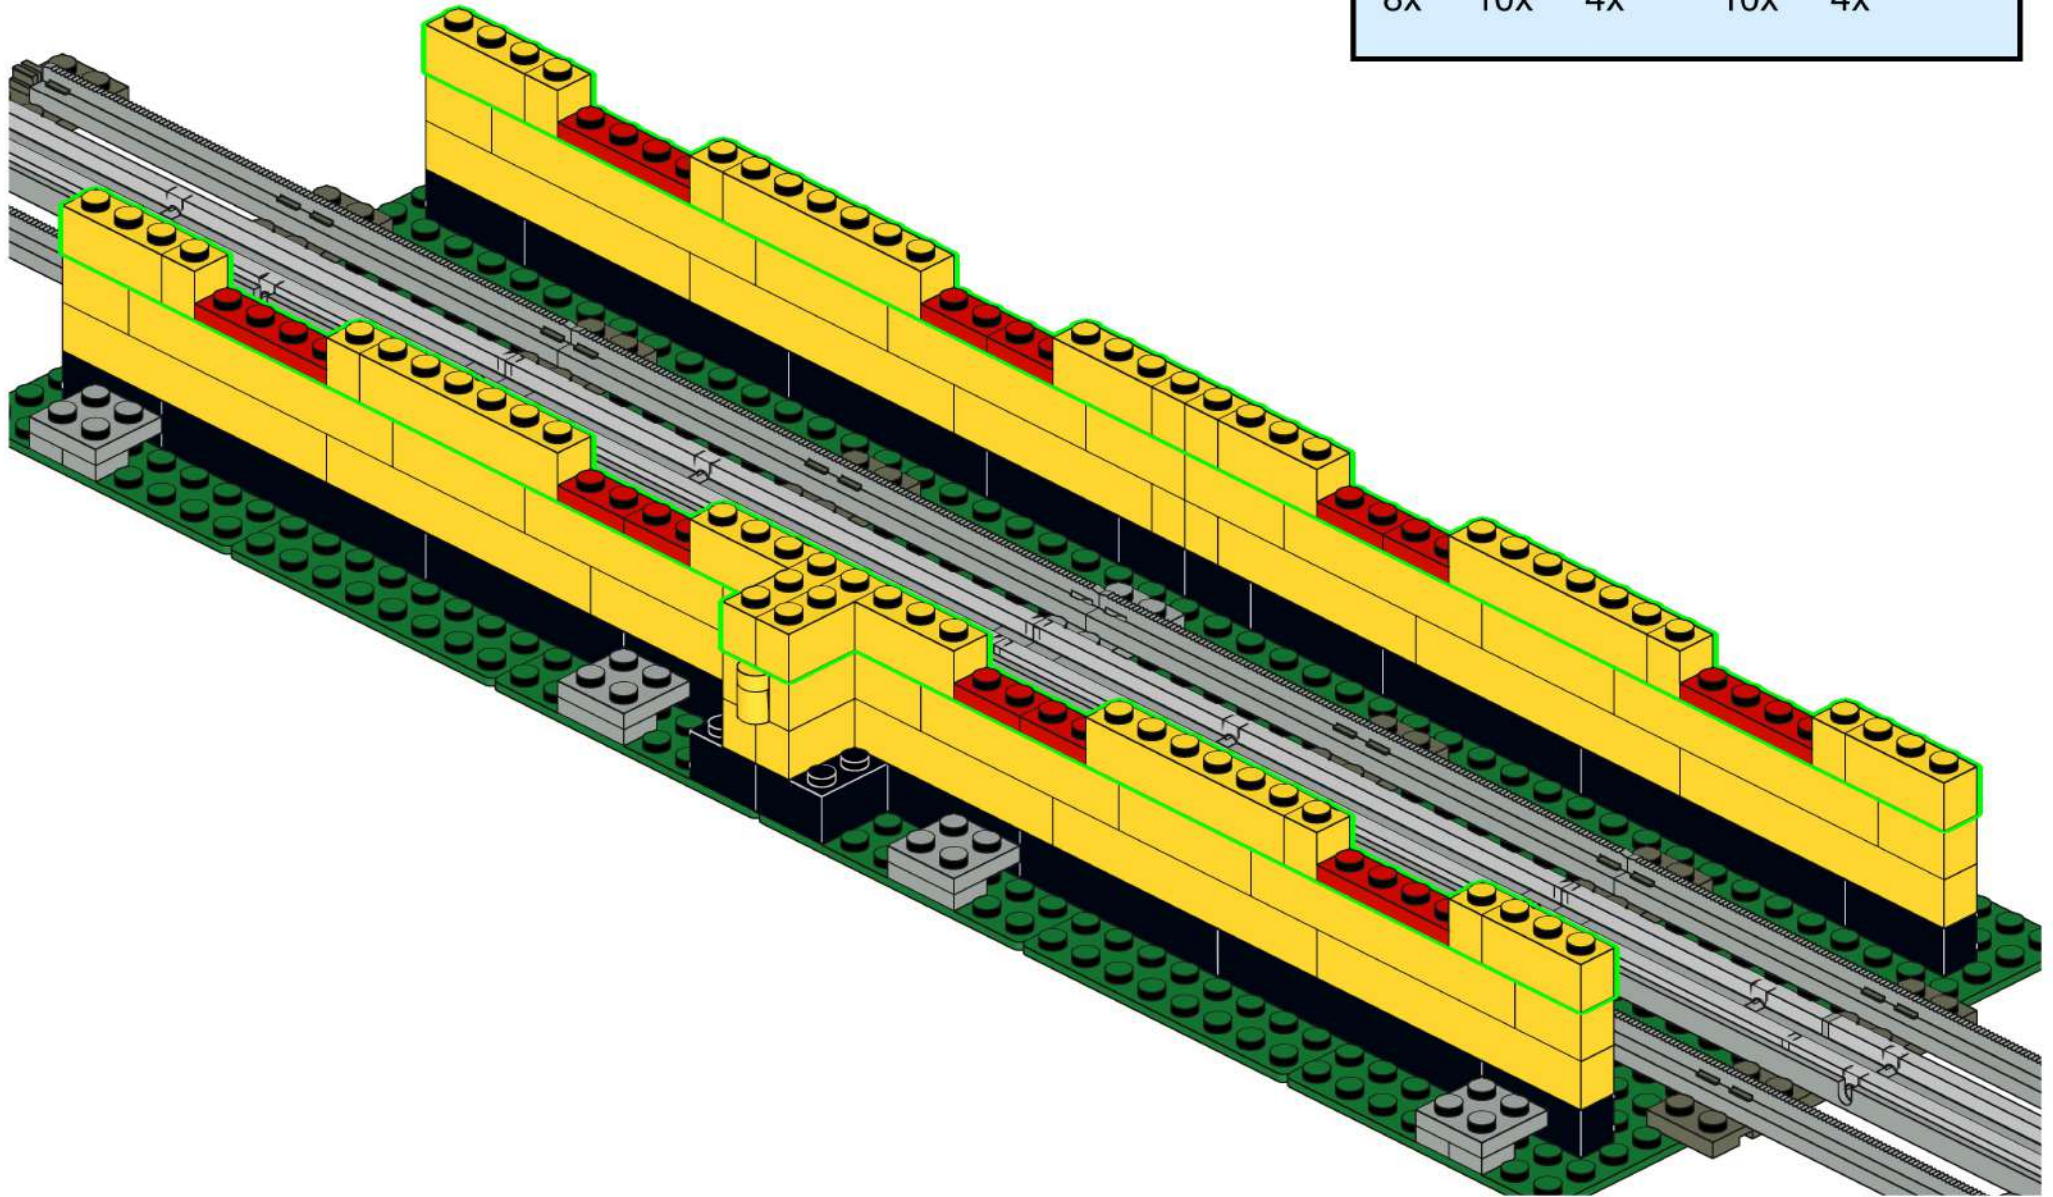

1

6x

2

3

4

5

6

7

10x 8x 2x 4x

This block contains a parts list for step 15. It features four yellow LEGO Technic parts: a 1x1 brick (10x), a 1x2 brick (8x), a 1x3 brick (2x), and a 1x4 brick (4x). Each part is shown with its corresponding quantity below it.