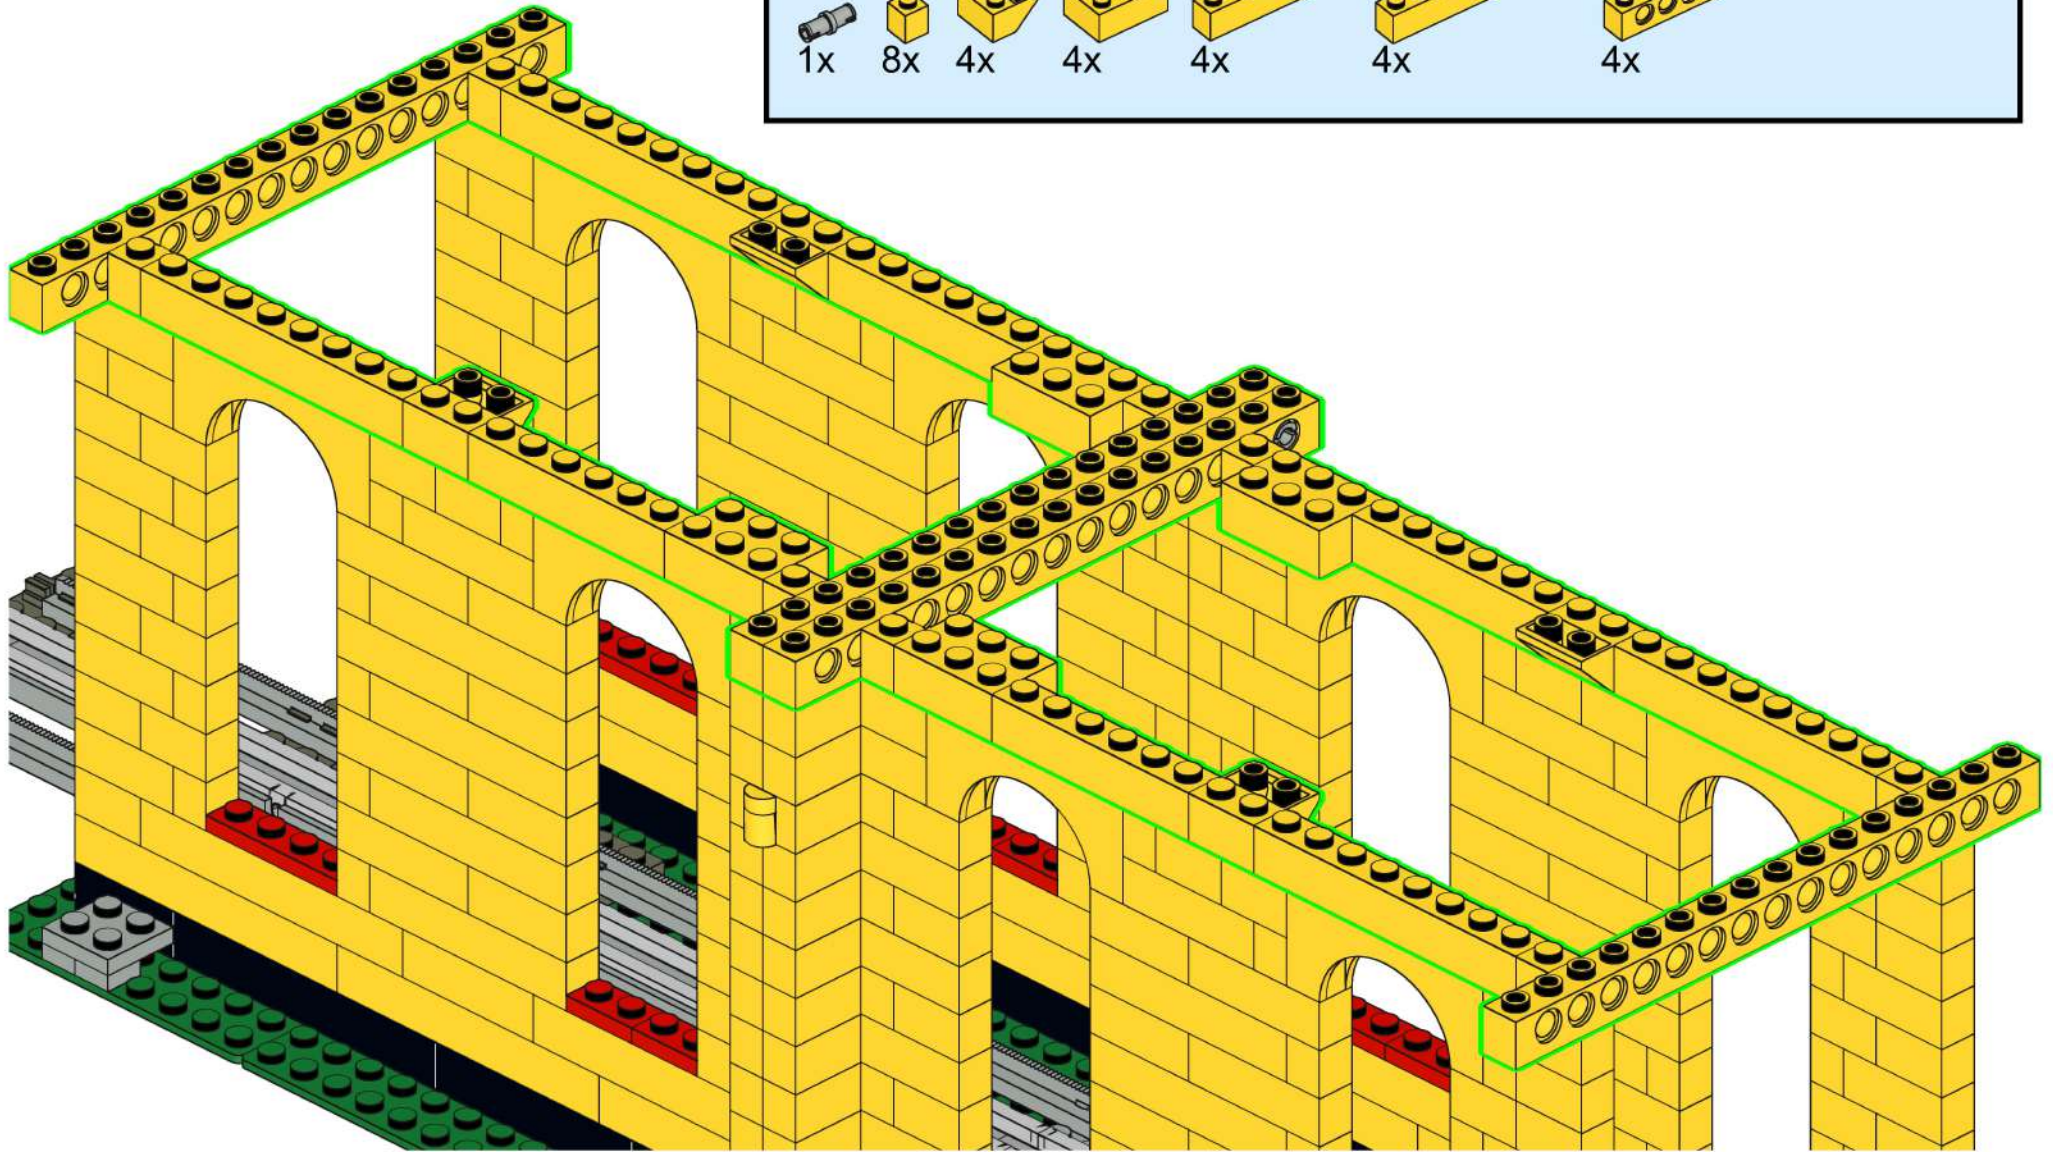

10x 8x 2x 4x

This block contains a parts list for step 15. It features four yellow LEGO Technic parts: a 1x1 brick (10x), a 1x2 brick (8x), a 1x3 brick (2x), and a 1x4 brick (4x). Each part is shown with its corresponding quantity below it.

16

17

18

19

20

21

22

23