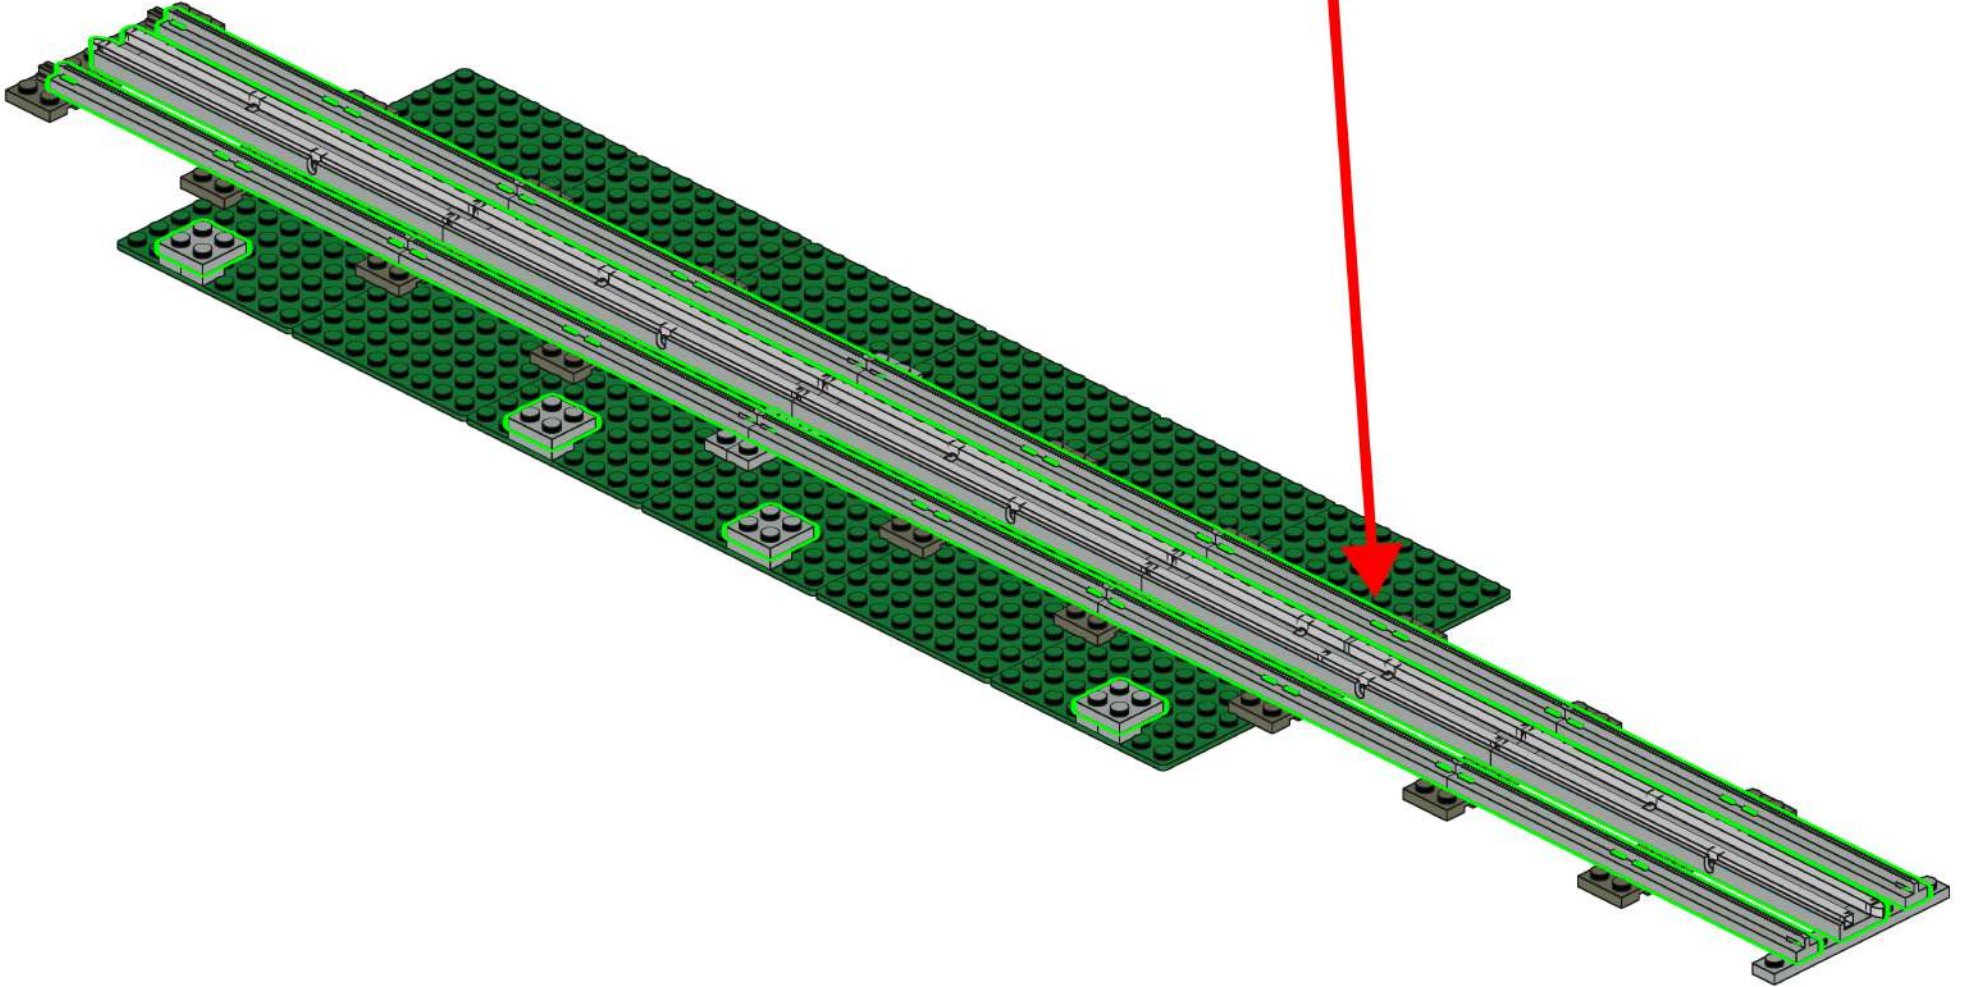

1

6x

2

3

4

5

6

7

10x 8x 2x 4x

This block contains a parts list for step 15. It features four yellow LEGO Technic parts: a 1x1 brick (10x), a 1x2 brick (8x), a 1x3 brick (2x), and a 1x4 brick (4x). Each part is shown with its corresponding quantity below it.