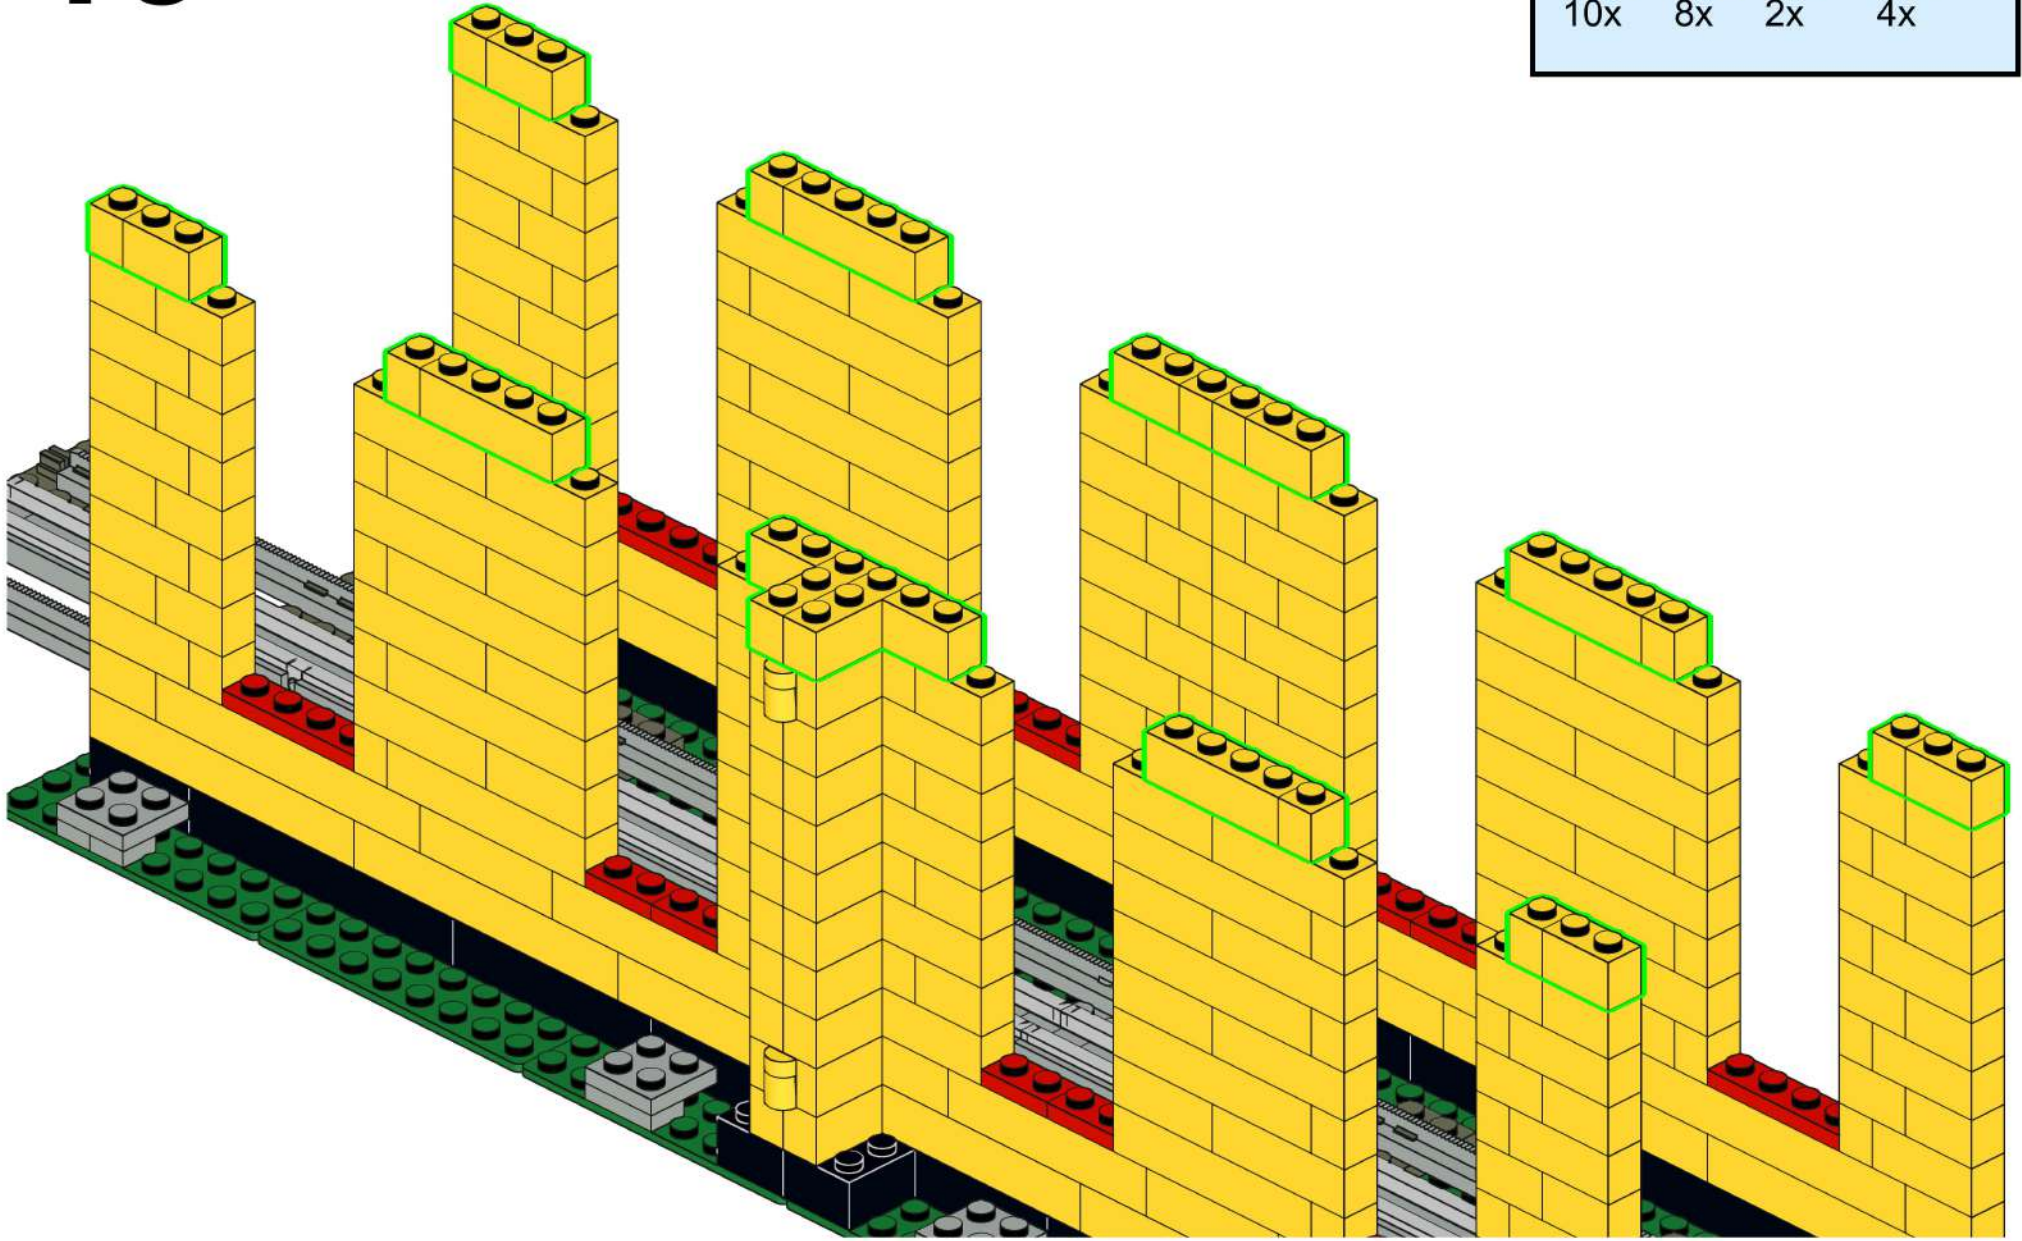

10x 8x 2x 4x

This block contains a parts list for step 15. It features four yellow LEGO Technic parts: a 1x1 brick (10x), a 1x2 brick (8x), a 1x3 brick (2x), and a 1x4 brick (4x). Each part is shown with its corresponding quantity below it.