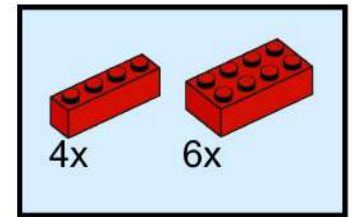

10x 8x 2x 4x

This block contains a parts list for step 15. It features four yellow LEGO Technic parts: a 1x1 brick (10x), a 1x2 brick (8x), a 1x3 brick (2x), and a 1x4 brick (4x). Each part is shown with its corresponding quantity below it.

16

17

18

19

20

21

22

23