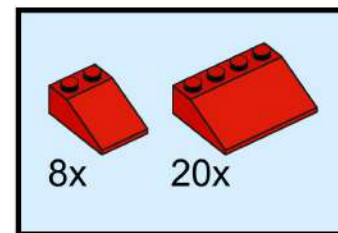

10x 8x 2x 4x

This block contains a parts list for step 15. It features four yellow LEGO Technic parts: a 1x1 brick (10x), a 1x2 brick (8x), a 1x3 brick (2x), and a 1x4 brick (4x). Each part is shown with its corresponding quantity below it.

16

17

18

19

20

21

22

23