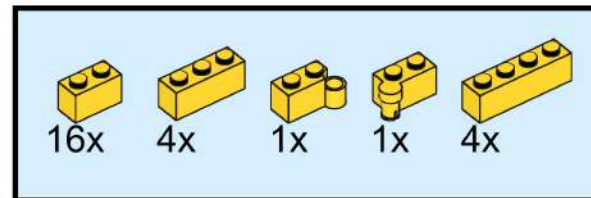

8

9

10

11

12

13

14

15

10x 8x 2x 4x

This block contains a parts list for step 15. It features four yellow LEGO Technic parts: a 1x1 brick (10x), a 1x2 brick (8x), a 1x3 brick (2x), and a 1x4 brick (4x). Each part is shown with its corresponding quantity below it.