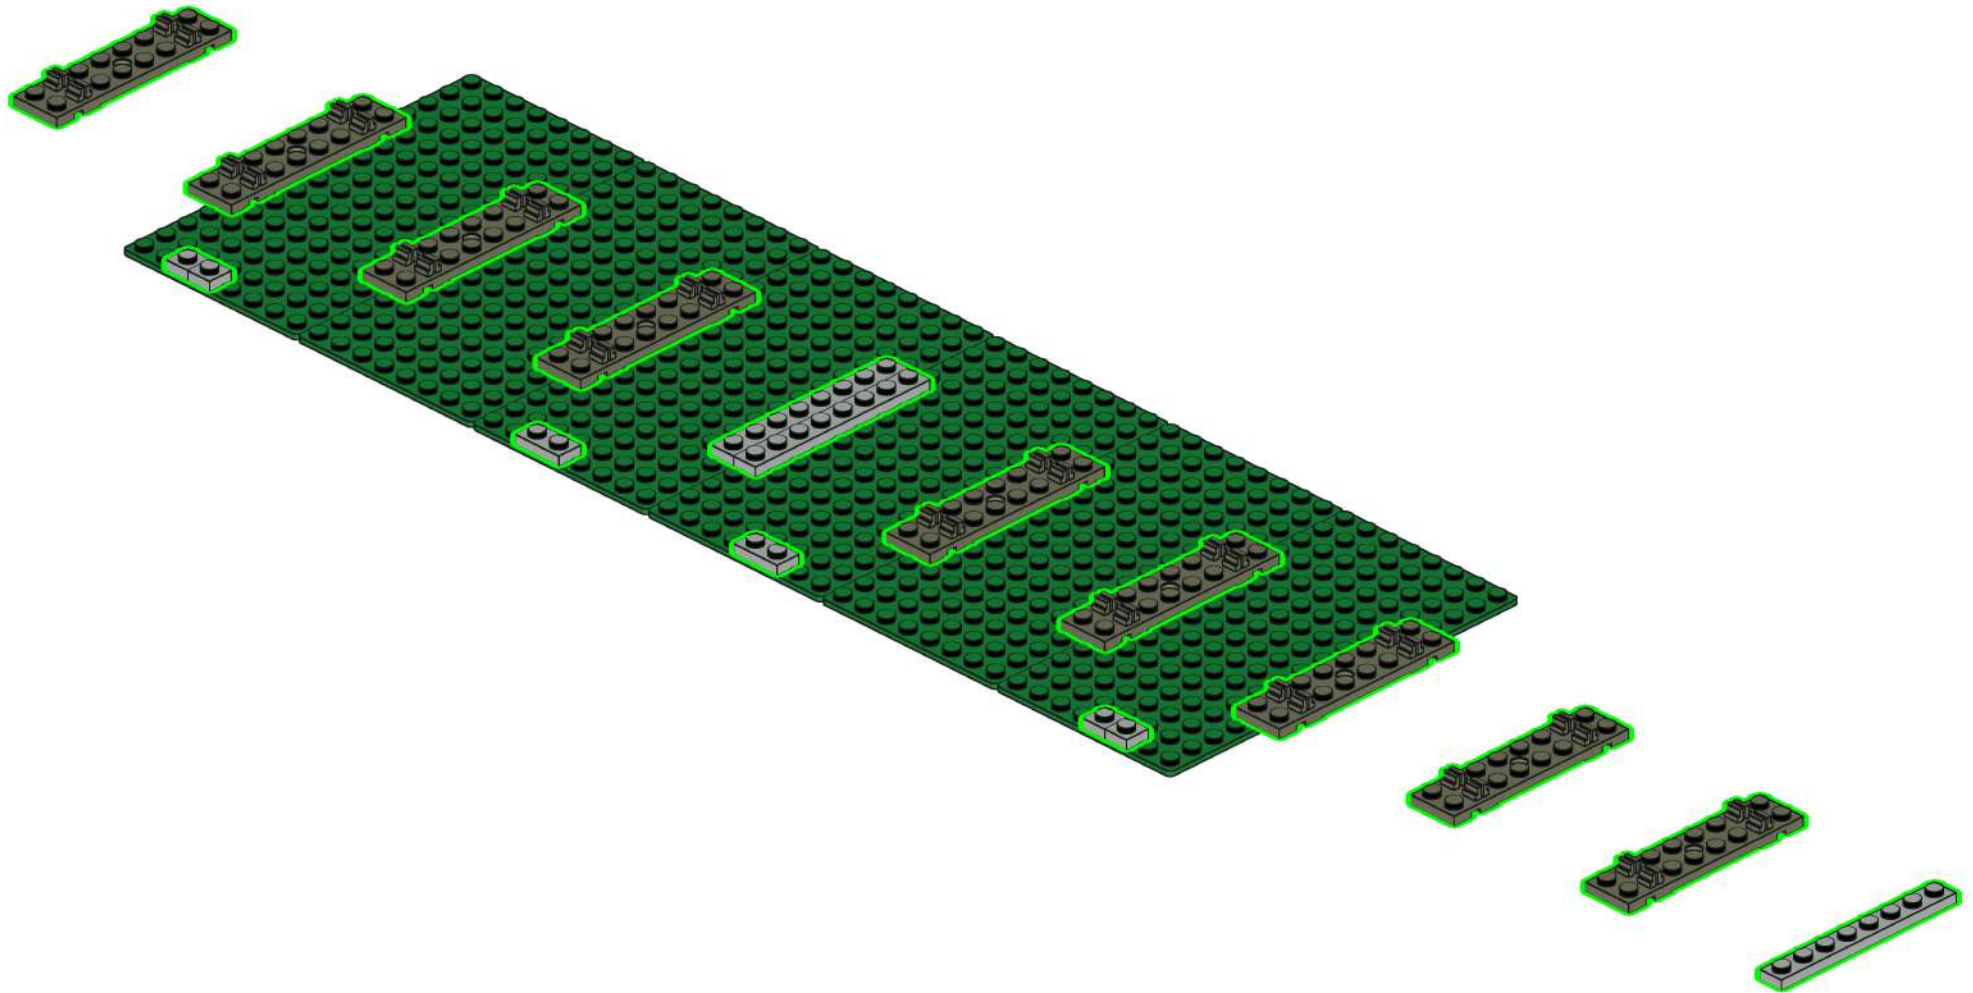

1

6x

2

3

4

5

6

7

8

9

10

11

12

13

14

15

10x 8x 2x 4x

This block contains a parts list for step 15. It features four yellow LEGO Technic parts: a 1x1 brick (10x), a 1x2 brick (8x), a 1x3 brick (2x), and a 1x4 brick (4x). Each part is shown with its corresponding quantity below it.

24

25

2x
3004
Black

4x
3622
Black

2x
3002
Black

4x
3010
Black

4x
3009
Black

4x
3008
Black