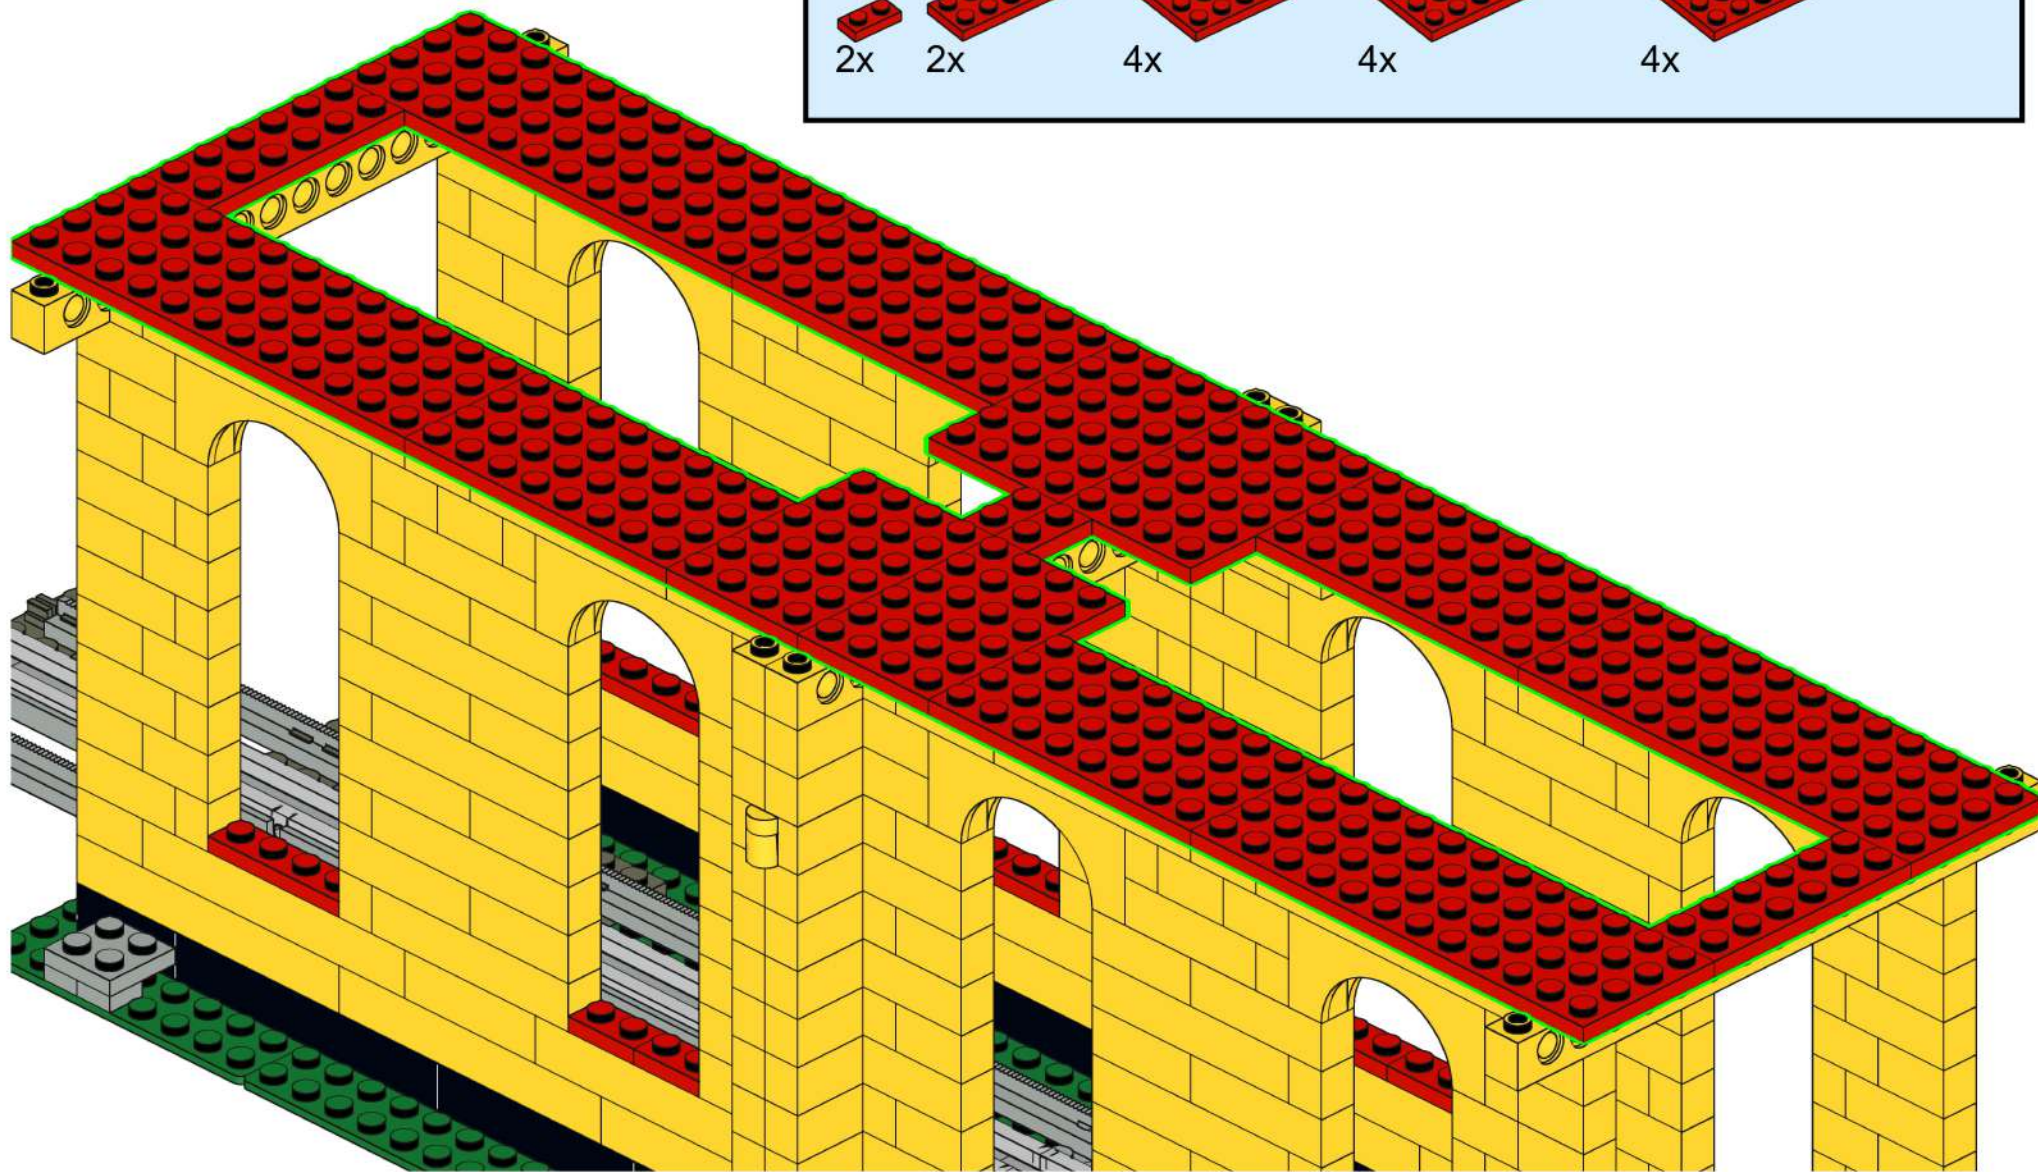

10x 8x 2x 4x

This block contains a parts list for step 15. It features four yellow LEGO Technic parts: a 1x1 brick (10x), a 1x2 brick (8x), a 1x3 brick (2x), and a 1x4 brick (4x). Each part is shown with its corresponding quantity below it.

16

17

18

19

20

21

22

23