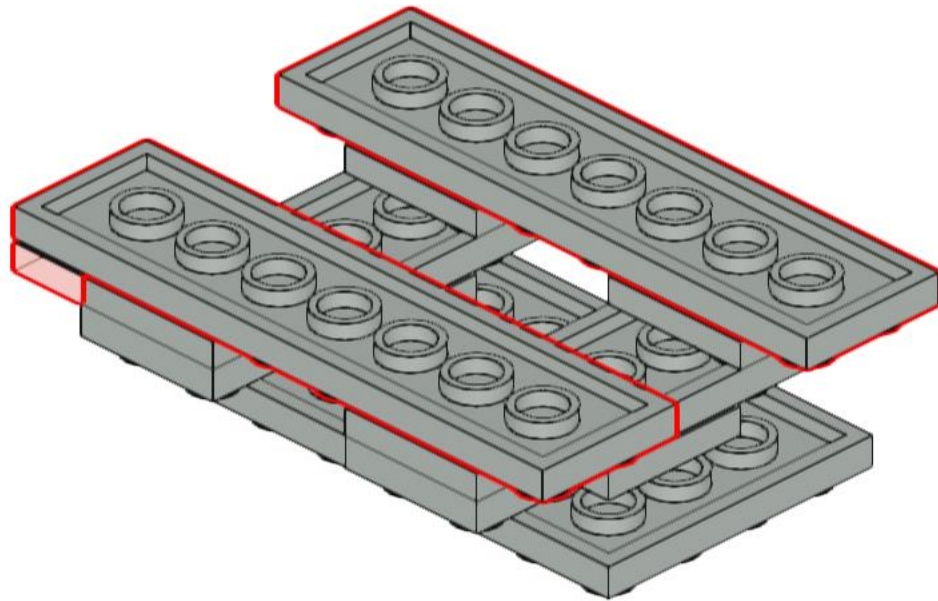

6940 - Lunar Lab and Pod
Alternate Build
Design and Instructions
by DrewG (2020)

Please give credit when modifying those instructions
and don't sell the design or instructions

1

2

3

4

5

6