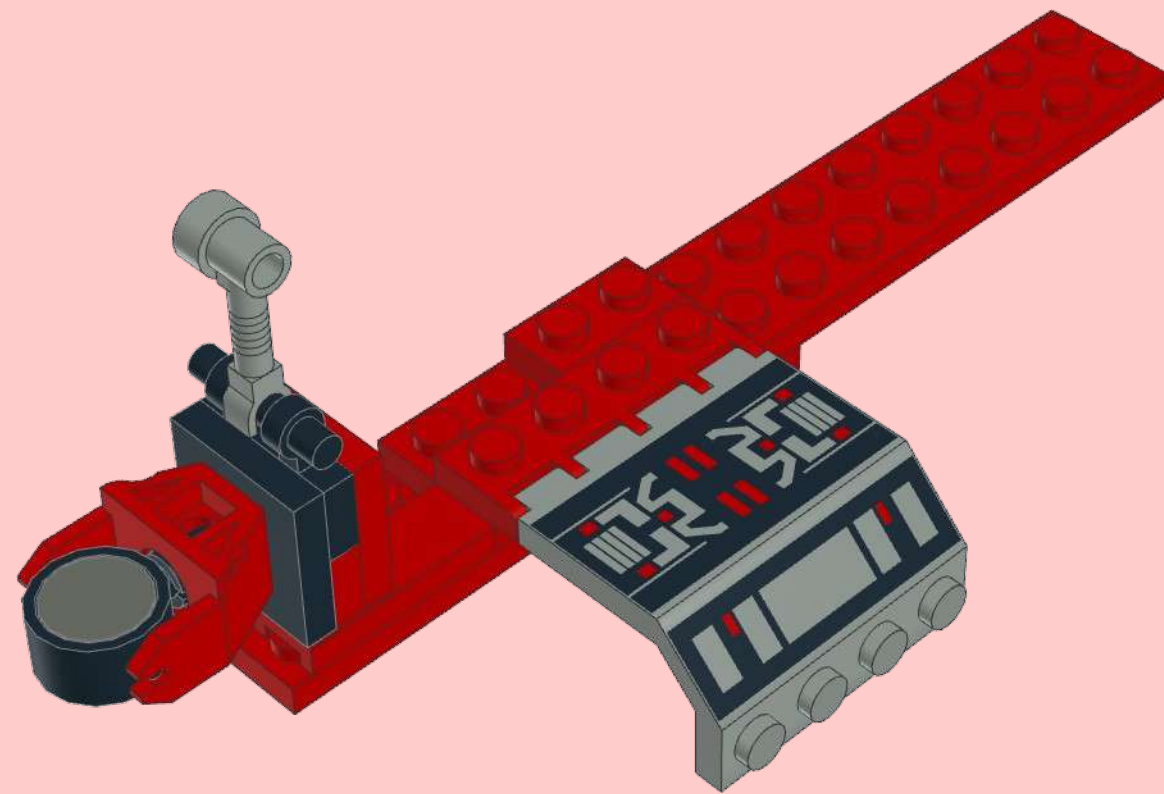

2x4x3.333

1x

1x2

1x

1x4

1x

A parts list for step 3, enclosed in a black border. It lists four items: a grey 2x4x3.333 Technic panel with a black and white graphic, a red 1x2 Technic brick, a red 1x4 Technic brick with a notch, and a red 1x4 Technic brick with a raised center section. Each item is accompanied by a '1x' quantity label.