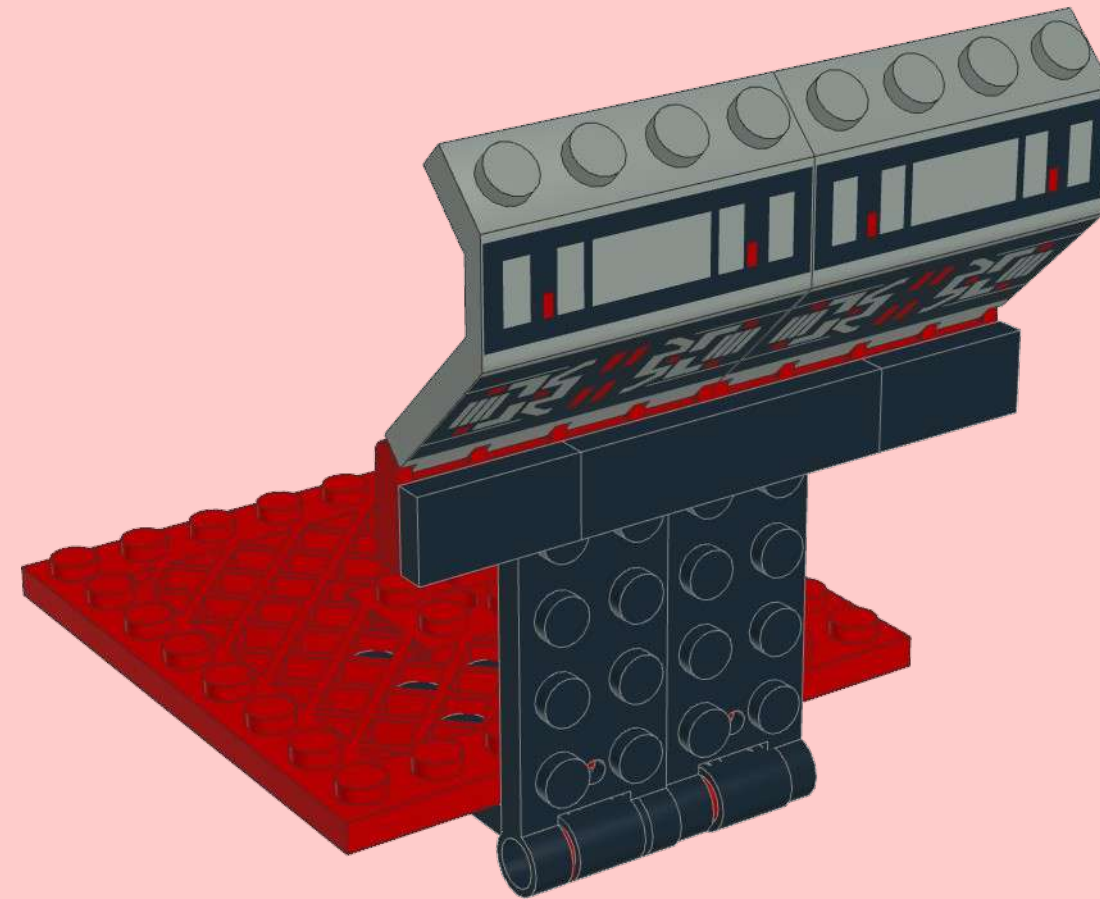

A parts list for step 5, enclosed in a black border. It lists four items: a grey 2x4x3.333 Technic brick with a black top surface and red markings, a dark grey 1x4 Technic Technonut, a dark grey 1x2 Technic Technonut, and a dark grey 2x Technic Technonut. Each item is accompanied by its quantity: 2x, 1x4, 1x 1x2, and 2x respectively.