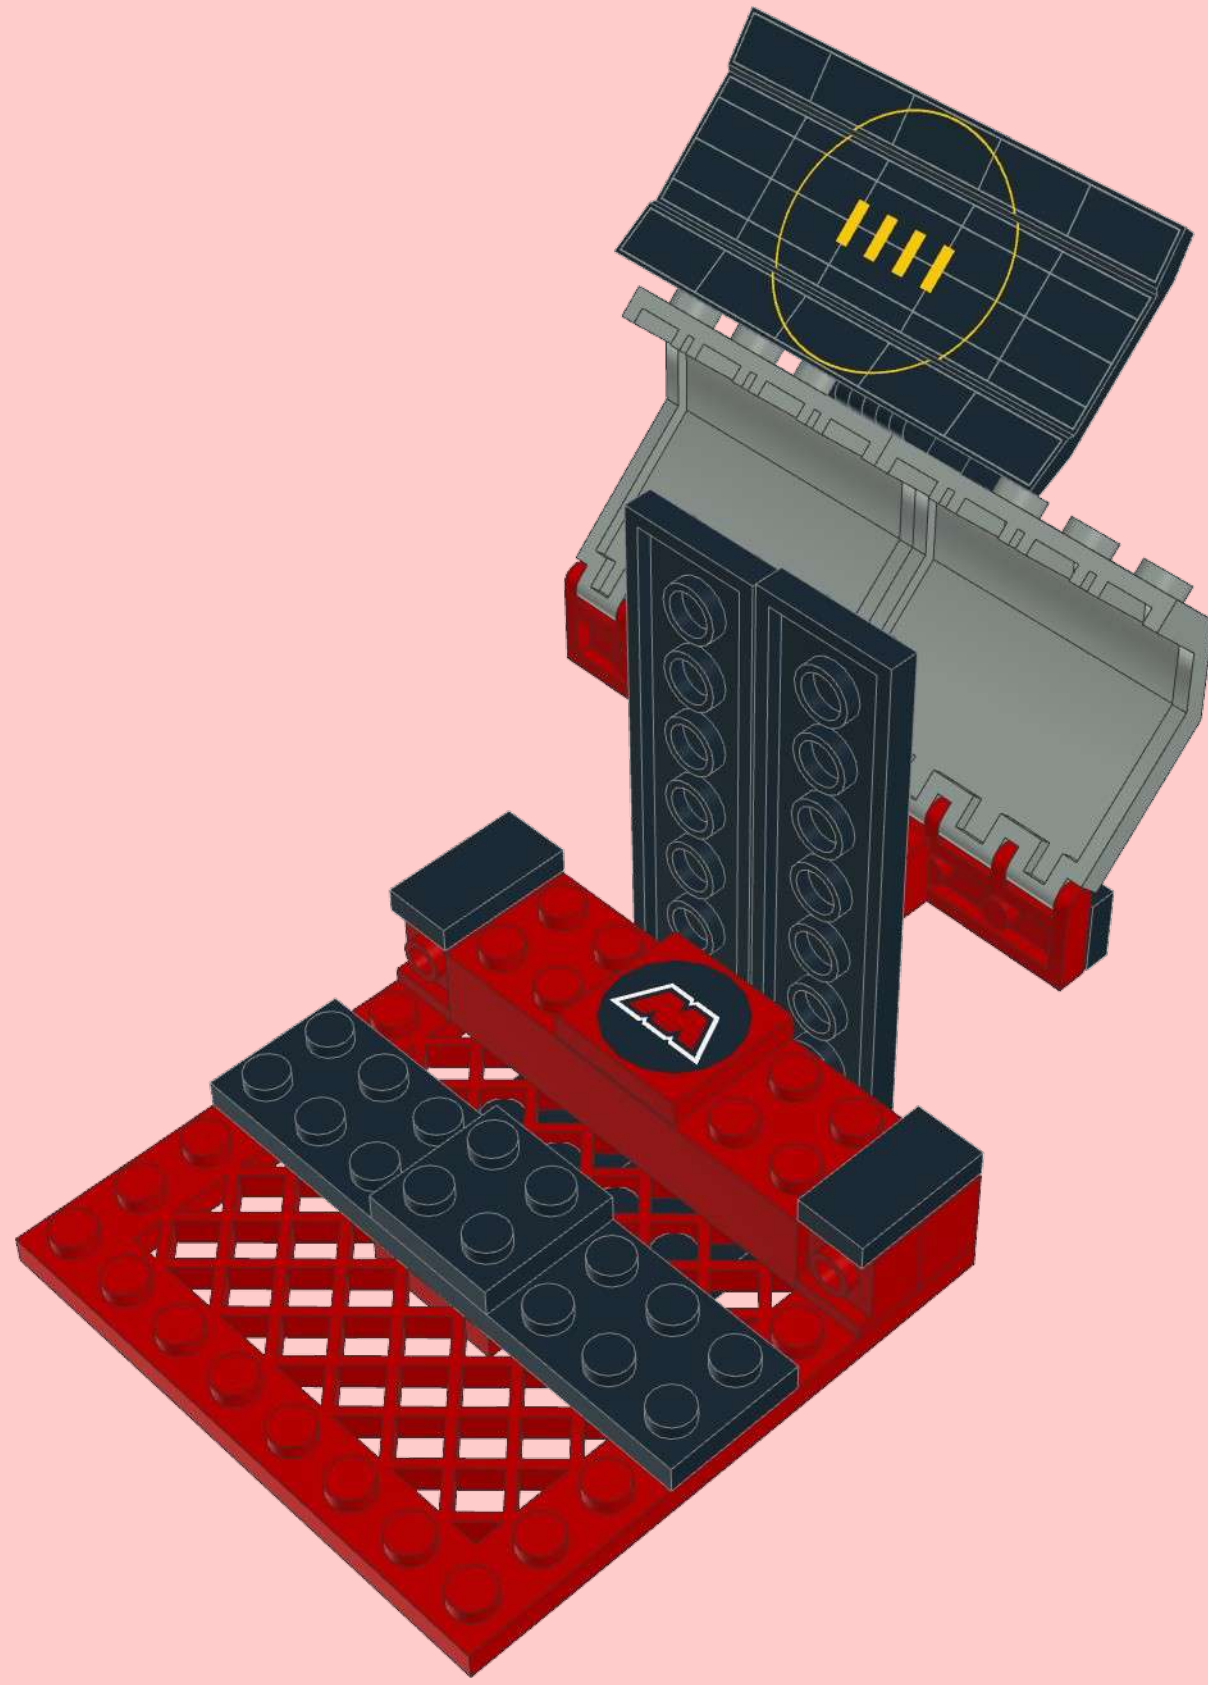

2x2

1x

2x2

1x

1x2

2x

10

333x2

2x4x3.333

1x

1x2

1x

1x4

1x

A parts list for step 3, enclosed in a black border. It lists four items: a grey 2x4x3.333 Technic panel with a black and white graphic, a red 1x2 Technic brick, a red 1x4 Technic brick with a notch, and a red 1x4 Technic brick with a raised center section. Each item is accompanied by a '1x' quantity label.