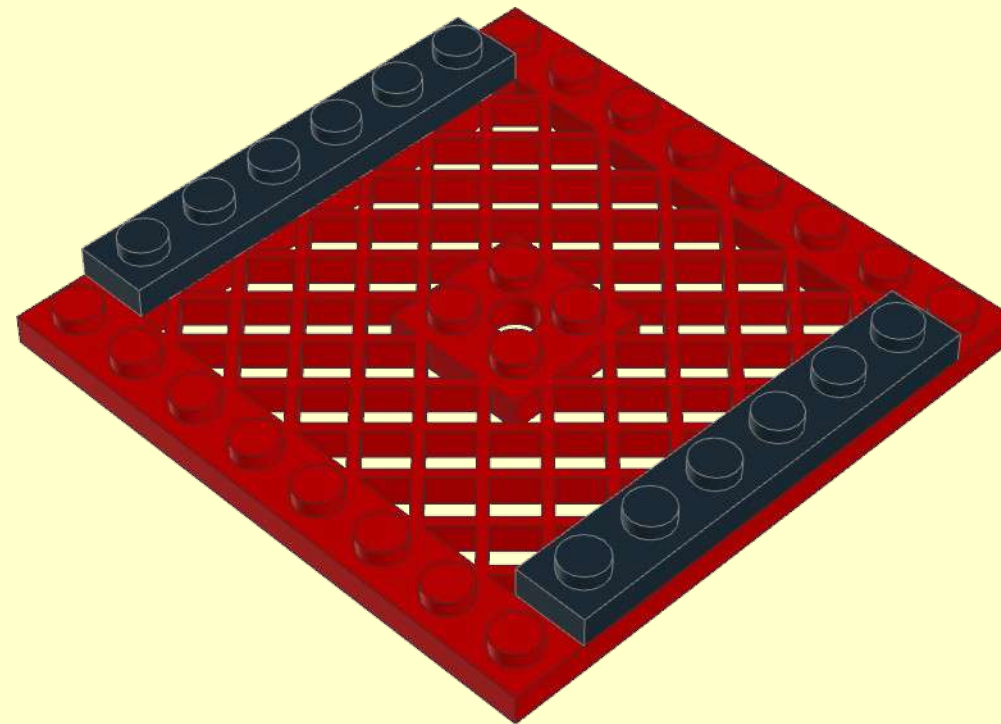

1x2

2x 1x1

4x

11

12

13

1

2

A parts list for step 5, enclosed in a black border. It lists four items: a grey 2x4x3.333 Technic brick with a black top surface and red markings, a dark grey 1x4 Technic Technonut, a dark grey 1x2 Technic Technonut, and a dark grey 2x Technic Technonut. Each item is accompanied by its quantity: 2x, 1x4, 1x 1x2, and 2x respectively.