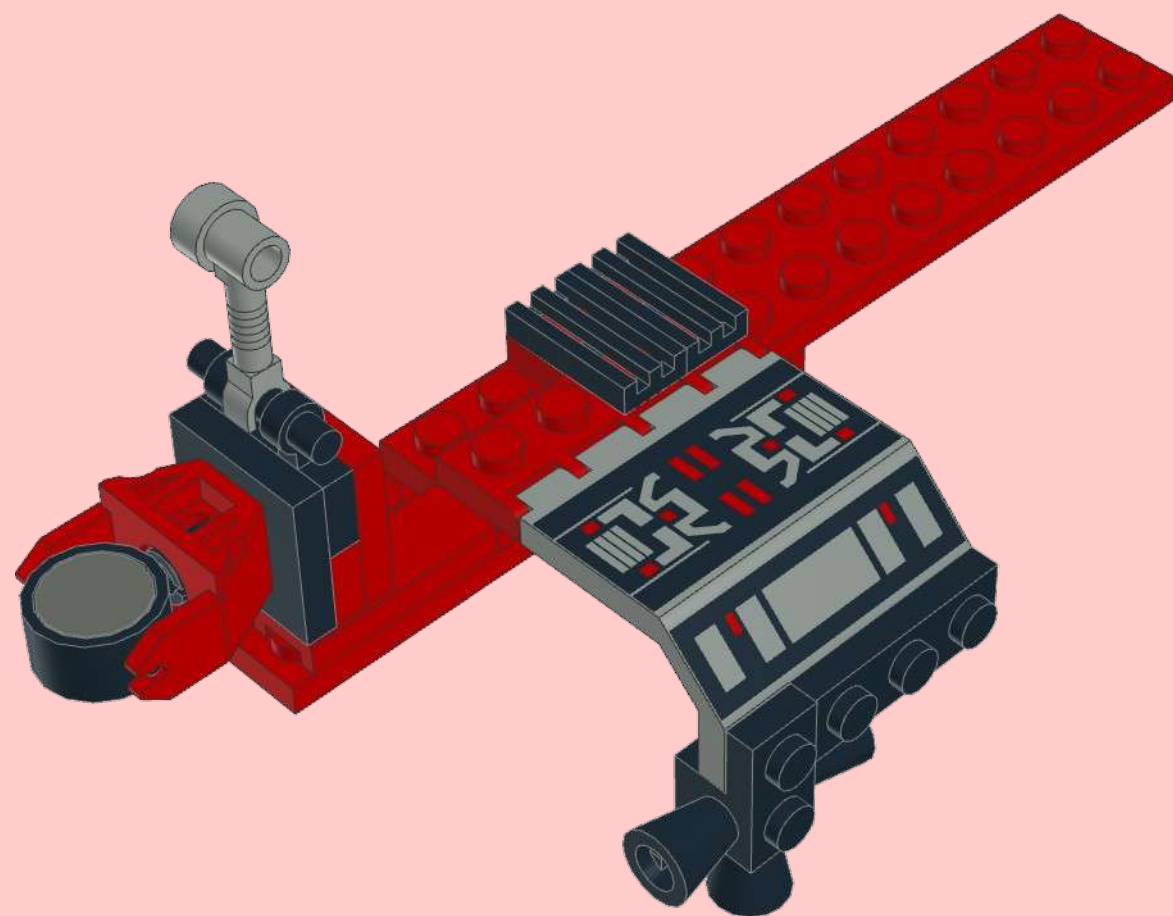

4

1x3

1x

2x1

1x

1x2

2x