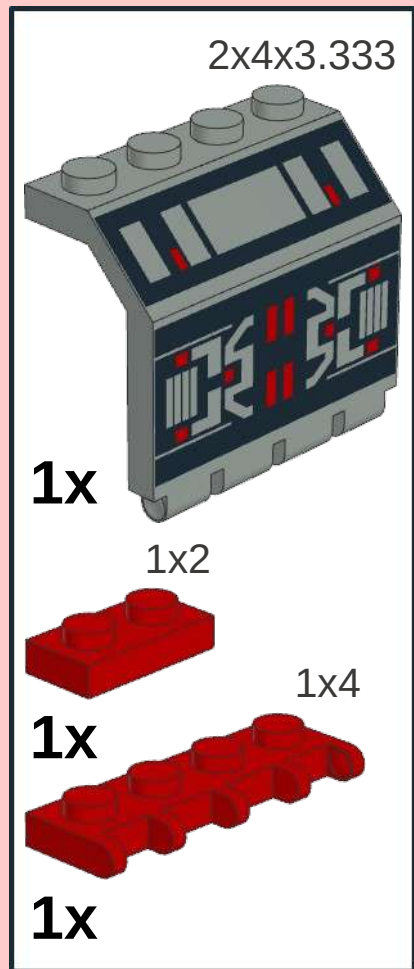

2x4x3.333

1x

1x2

1x

1x4

1x

A parts list for step 3, enclosed in a black border. It lists four items: a grey 2x4x3.333 Technic panel with a black and white graphic, a red 1x2 Technic brick, a red 1x4 Technic brick with a notch, and a red 1x4 Technic brick with a raised center section. Each item is accompanied by a '1x' quantity label.

6

8

9

10

48x76

11

10

1

<p>1</p> <p>2x2</p>  <p>1x</p>	<p>2</p> <p>1x1x2</p>  <p>1x</p> <p>1x2</p>  <p>1x</p> <p>1x2</p>  <p>1x</p>	<p>3</p>  <p>1x</p>  <p>1x</p> <p>2x2</p>  <p>1x</p>
		

3

4

1x3

1x

2x1

1x

1x2