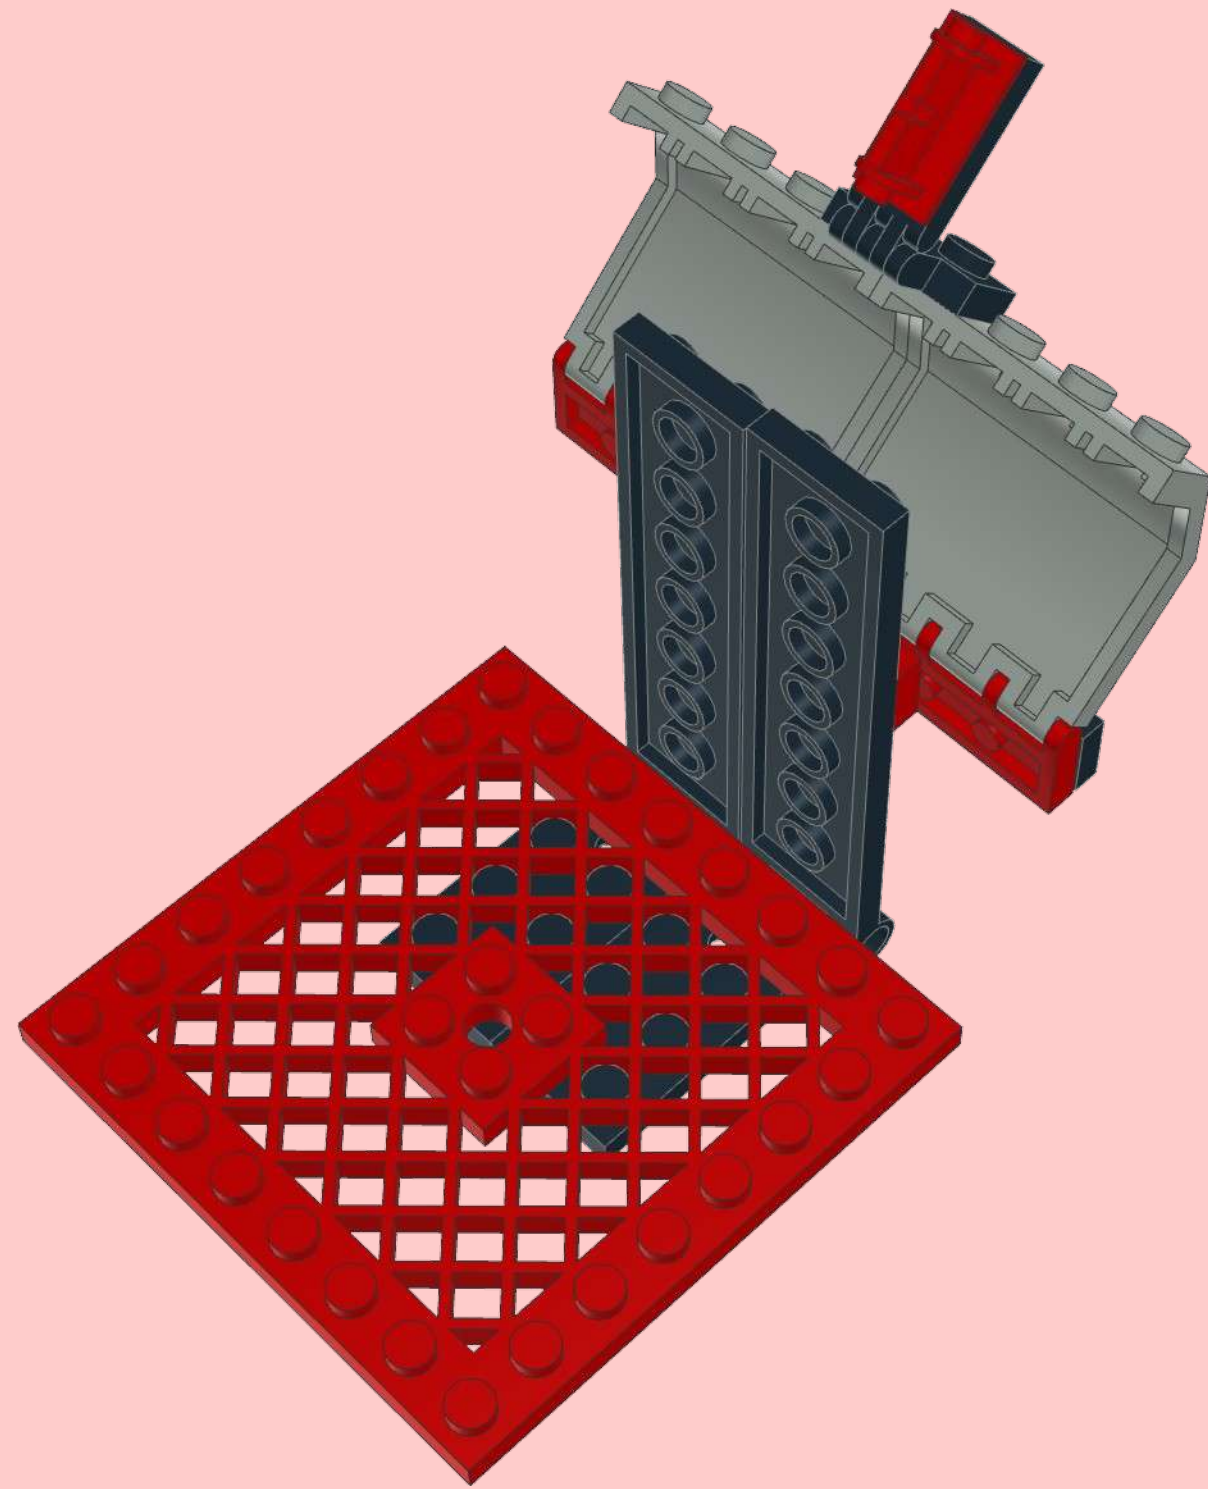

6

- 1x2
- 1x 1x2
- 1x 1x2
- 1x