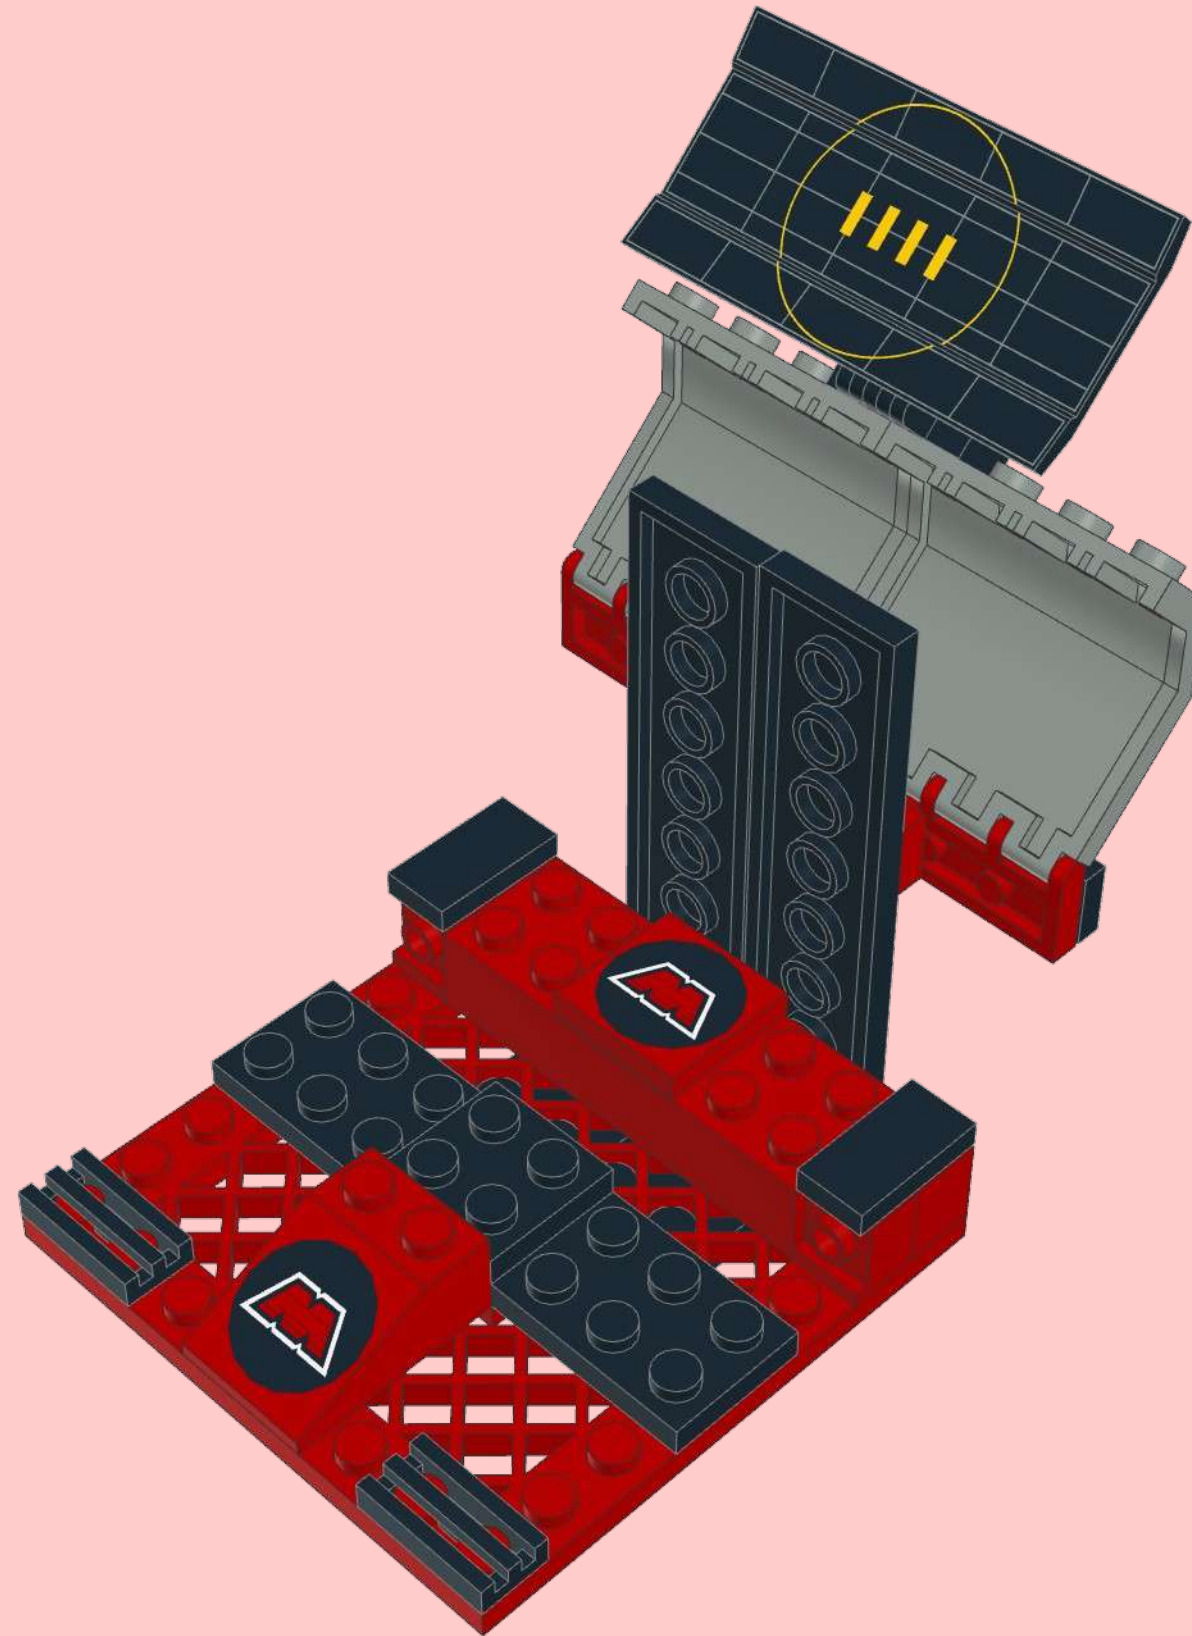

10

333x2

1x

1x2

2x