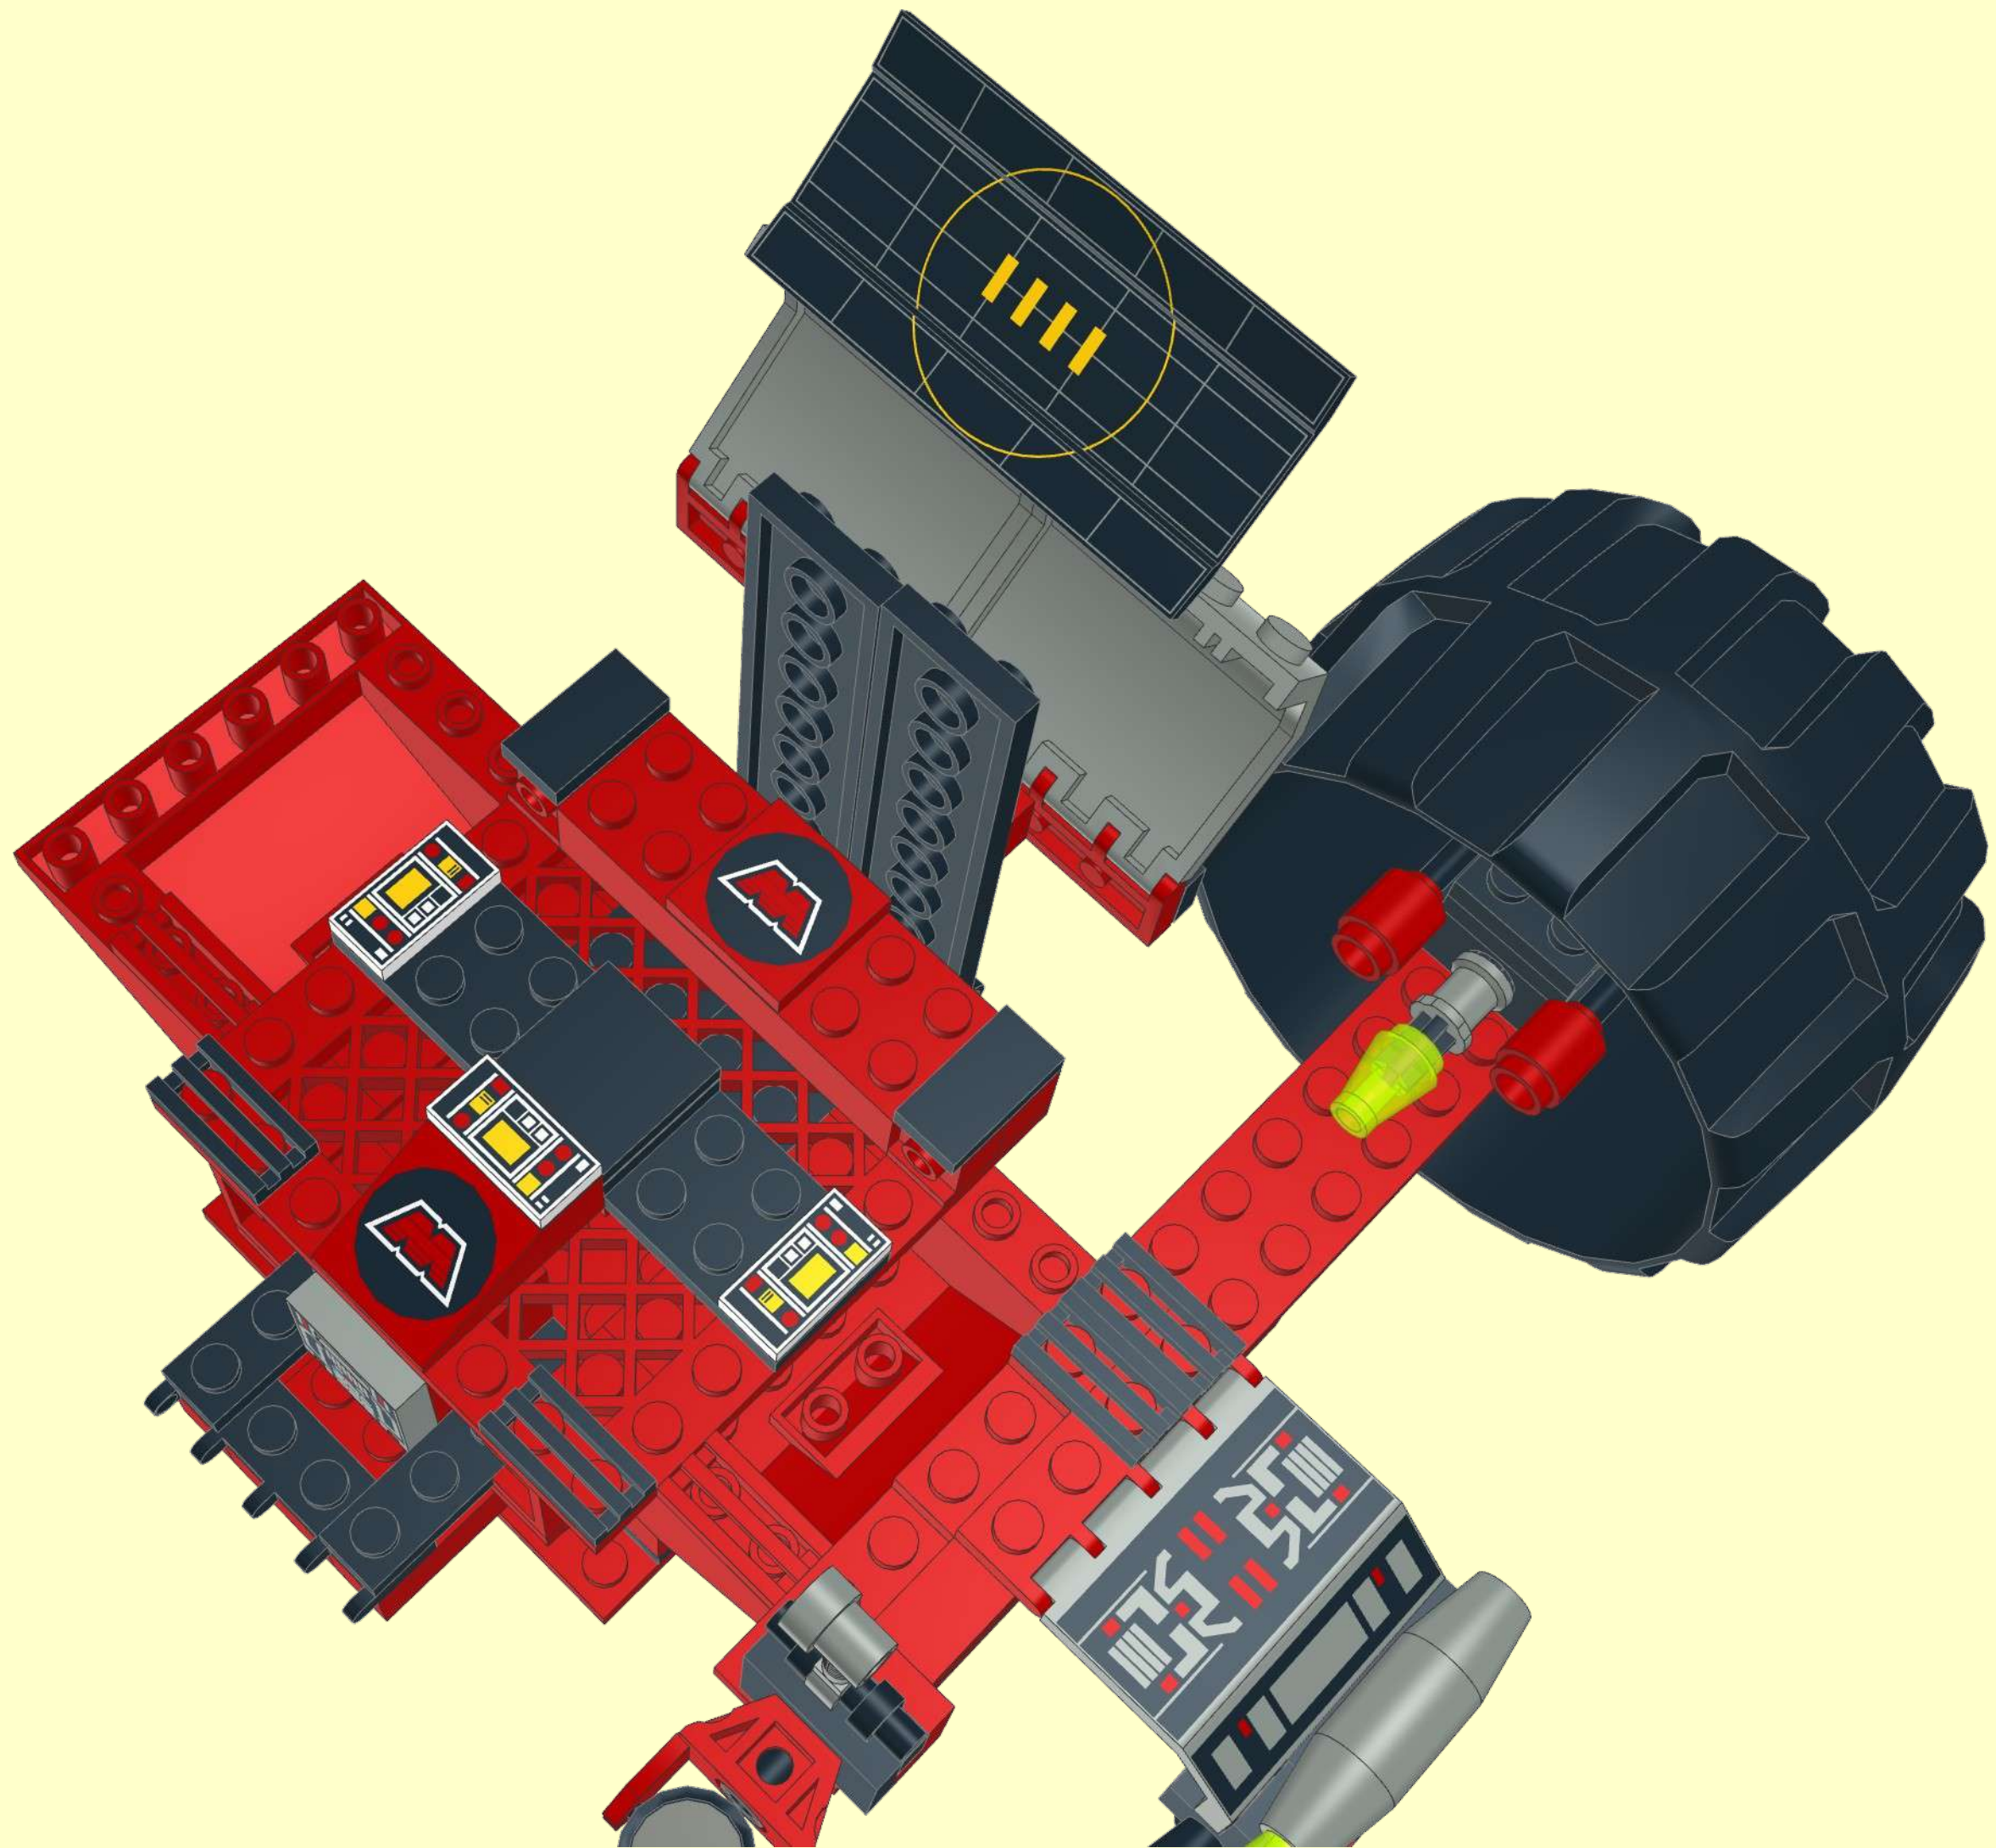

2x4x3.333

1x

1x2

1x

1x4

1x

A parts list for step 3, enclosed in a black border. It lists four items: a grey 2x4x3.333 Technic panel with a black and white graphic, a red 1x2 Technic brick, a red 1x4 Technic brick with a notch, and a red 1x4 Technic brick with a raised center section. Each item is accompanied by a '1x' quantity label.

6

8

9

10

48x76

11

10

1