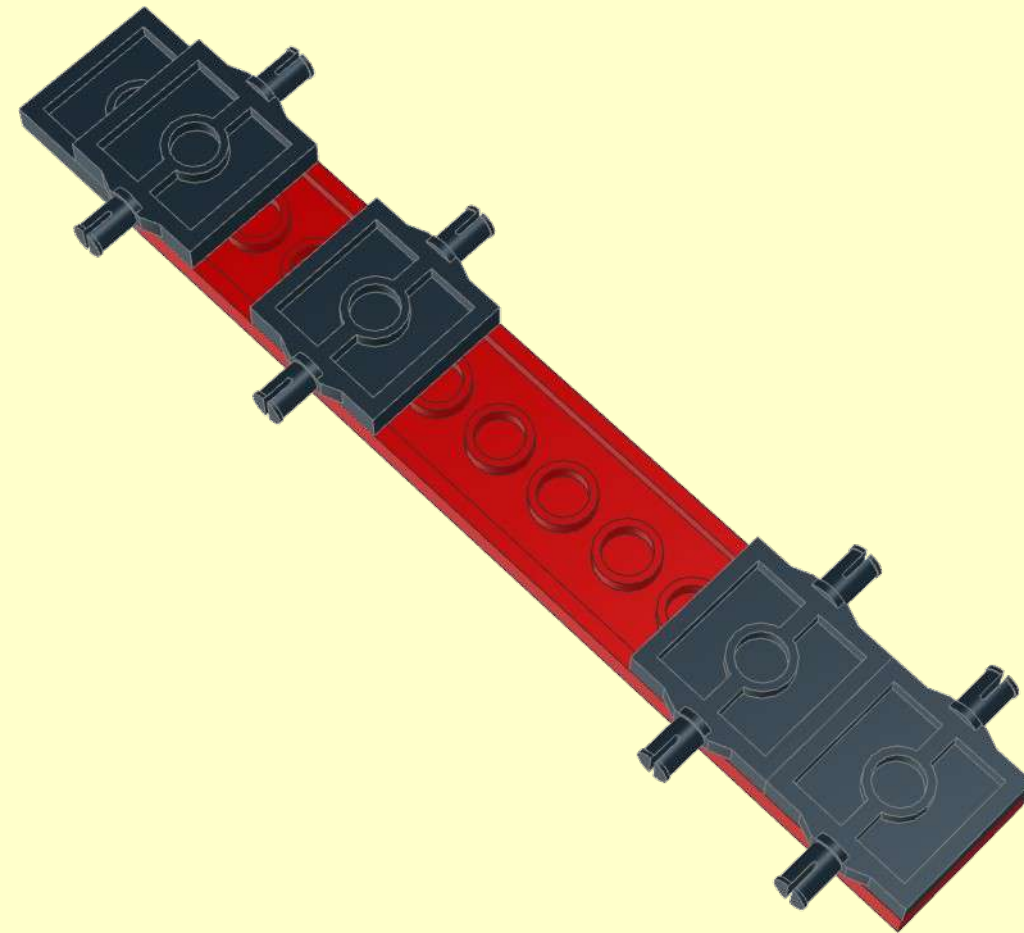

1

2

3

6.4x8

8x

4

5

1x2

A parts list for step 5, enclosed in a black border. It lists four items: a grey 2x4x3.333 Technic brick with a black top surface and red markings, a dark grey 1x4 Technic Technonut, a dark grey 1x2 Technic Technonut, and a dark grey 2x Technic Technonut. Each item is accompanied by its quantity: 2x, 1x4, 1x 1x2, and 2x respectively.