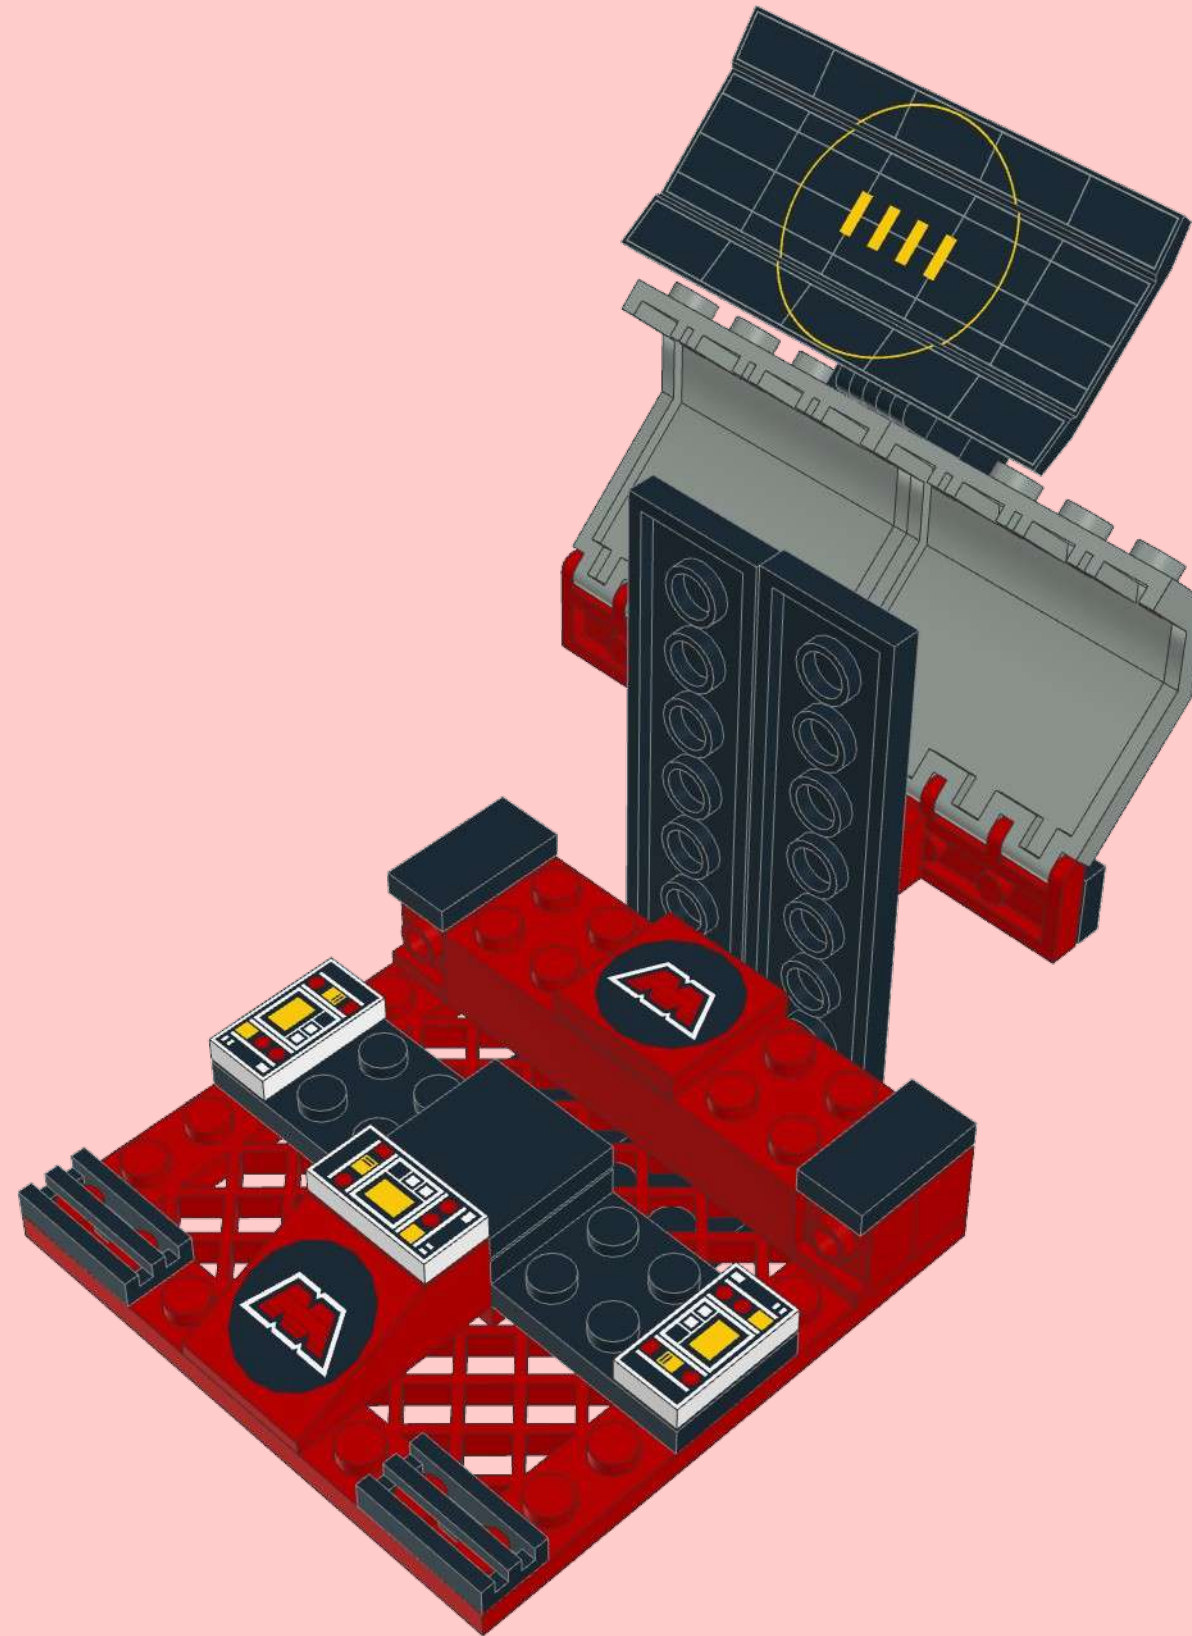

1x

1x2

2x

11

1x2
3x
2x2
1x

1

1 1x	2 1x 1x 1x	3 1x 1x 1x

3

2x4x3.333

1x

1x2

1x

1x4

1x

A parts list for step 3, enclosed in a black border. It lists four items: a grey 2x4x3.333 Technic panel with a black and white graphic, a red 1x2 Technic brick, a red 1x4 Technic brick with a notch, and a red 1x4 Technic brick with a raised center section. Each item is accompanied by a '1x' quantity label.