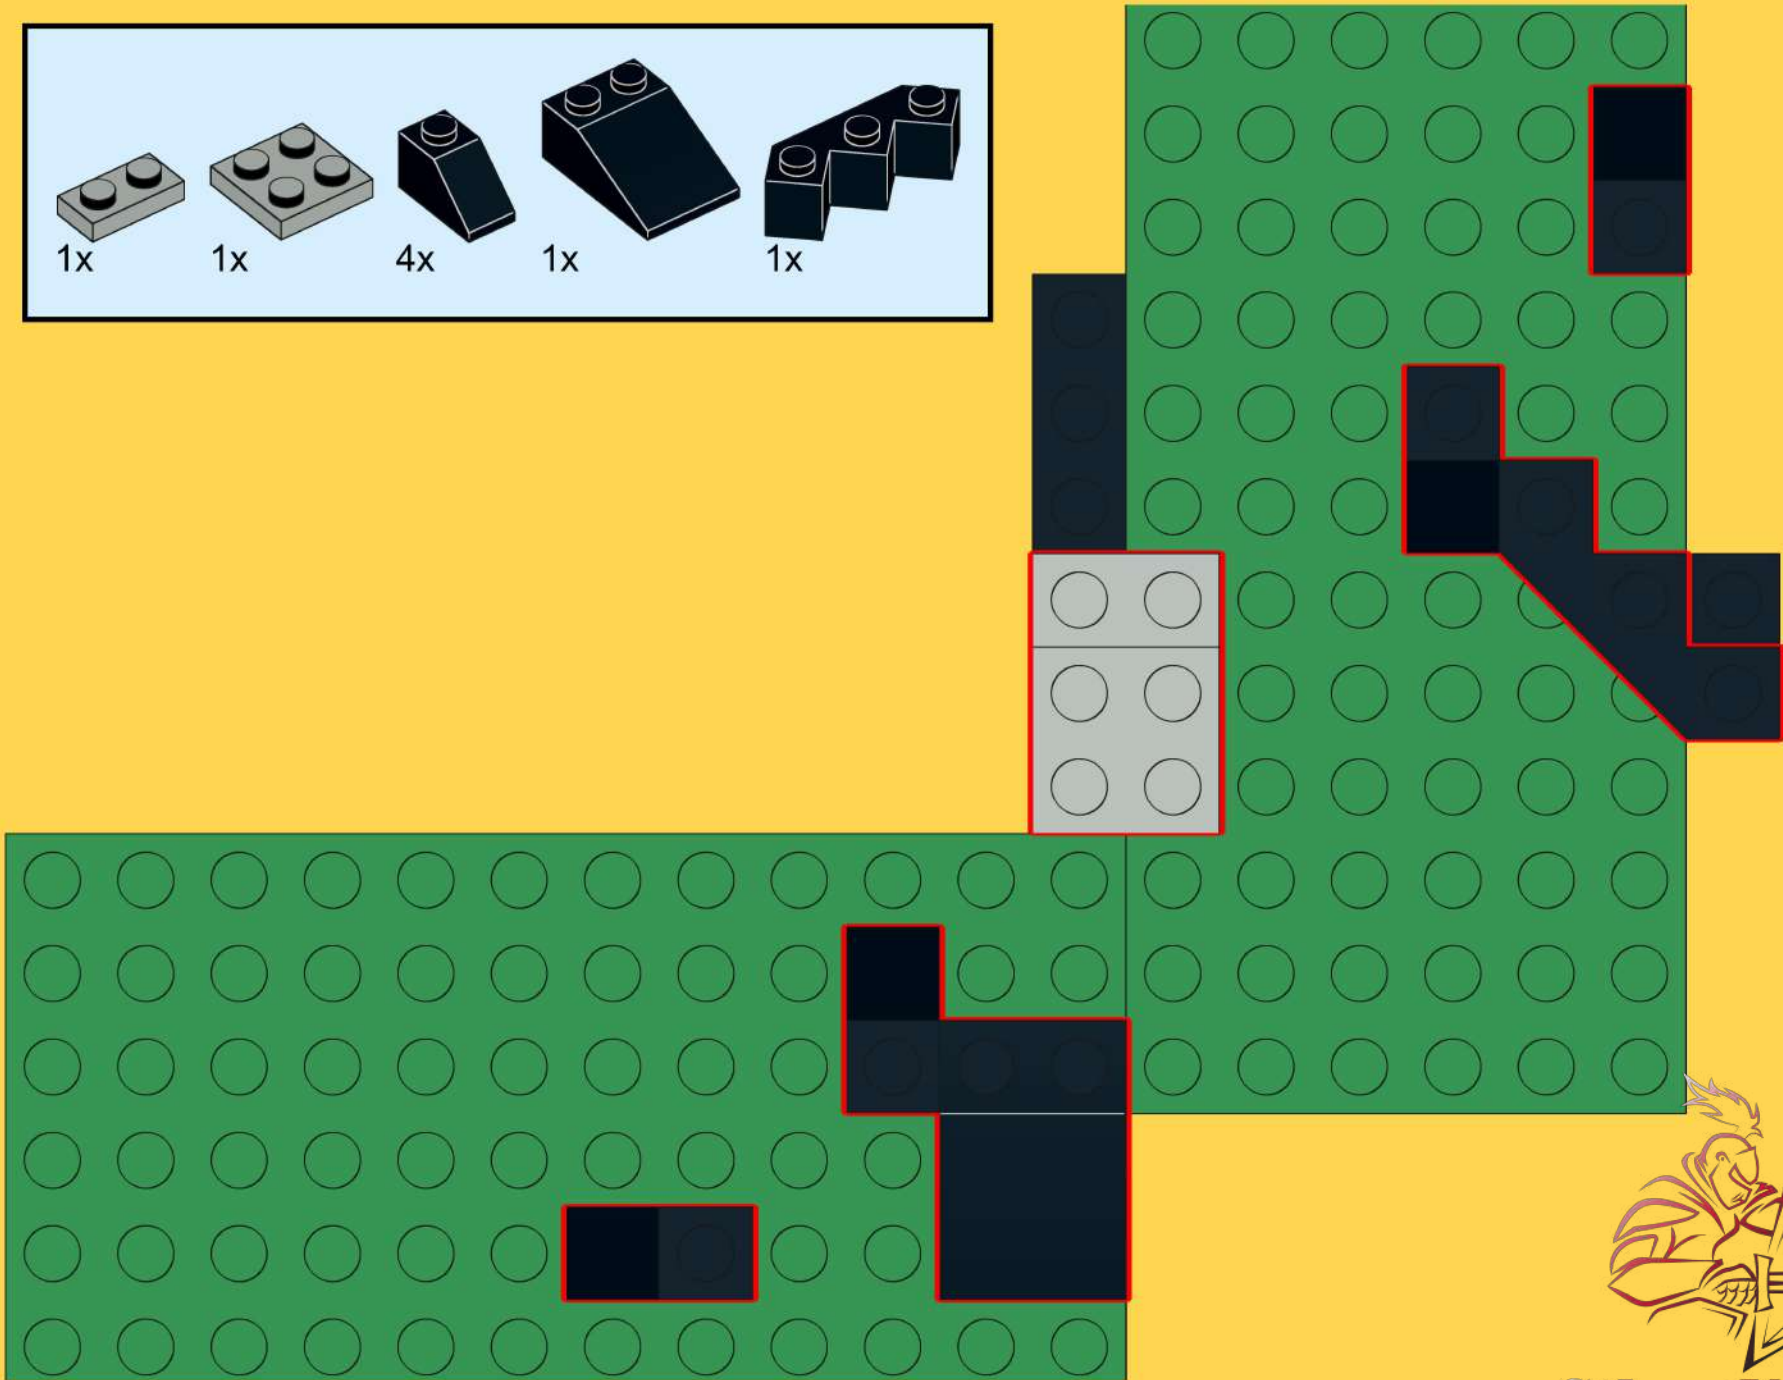

2

SilentKnight