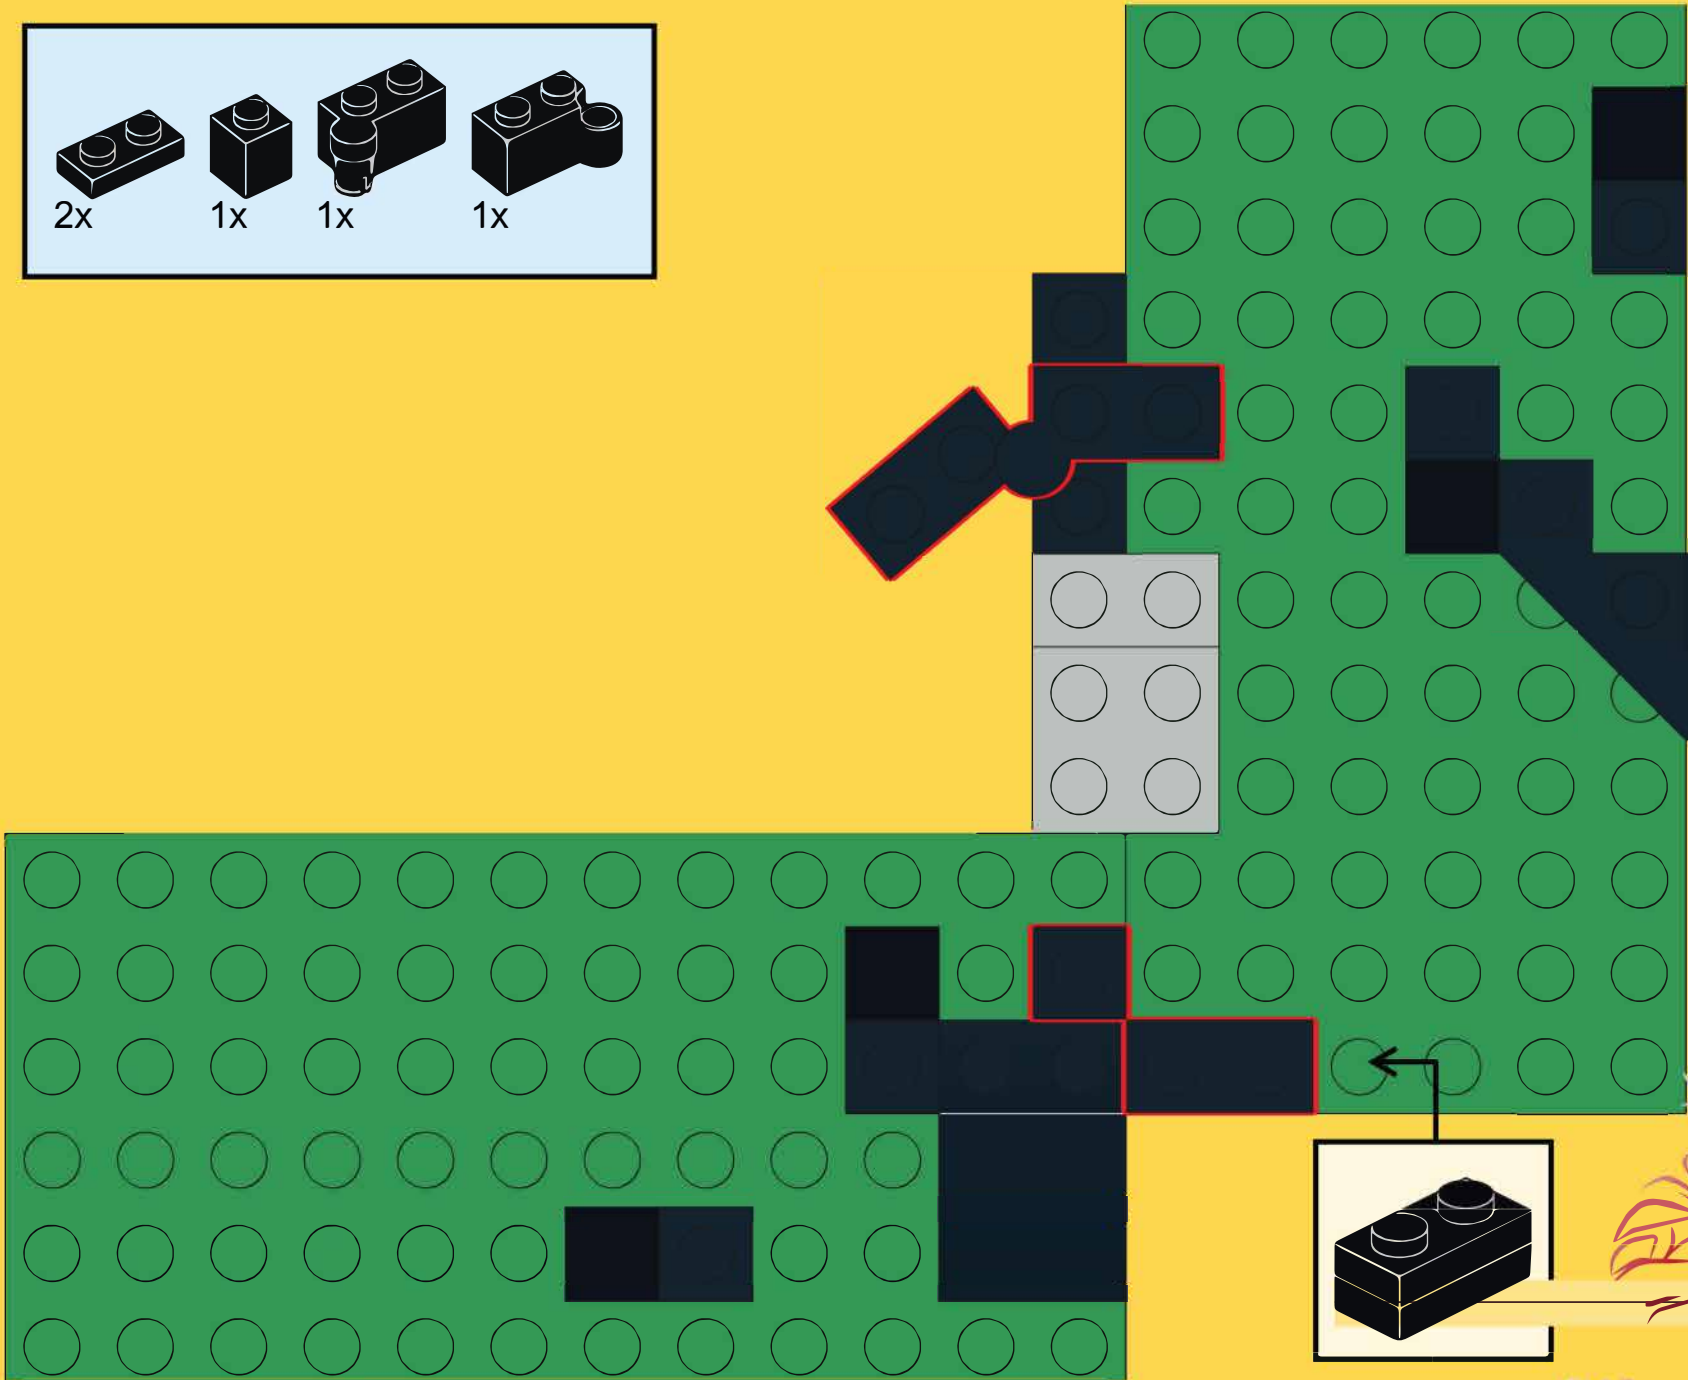

3

SilentKnight