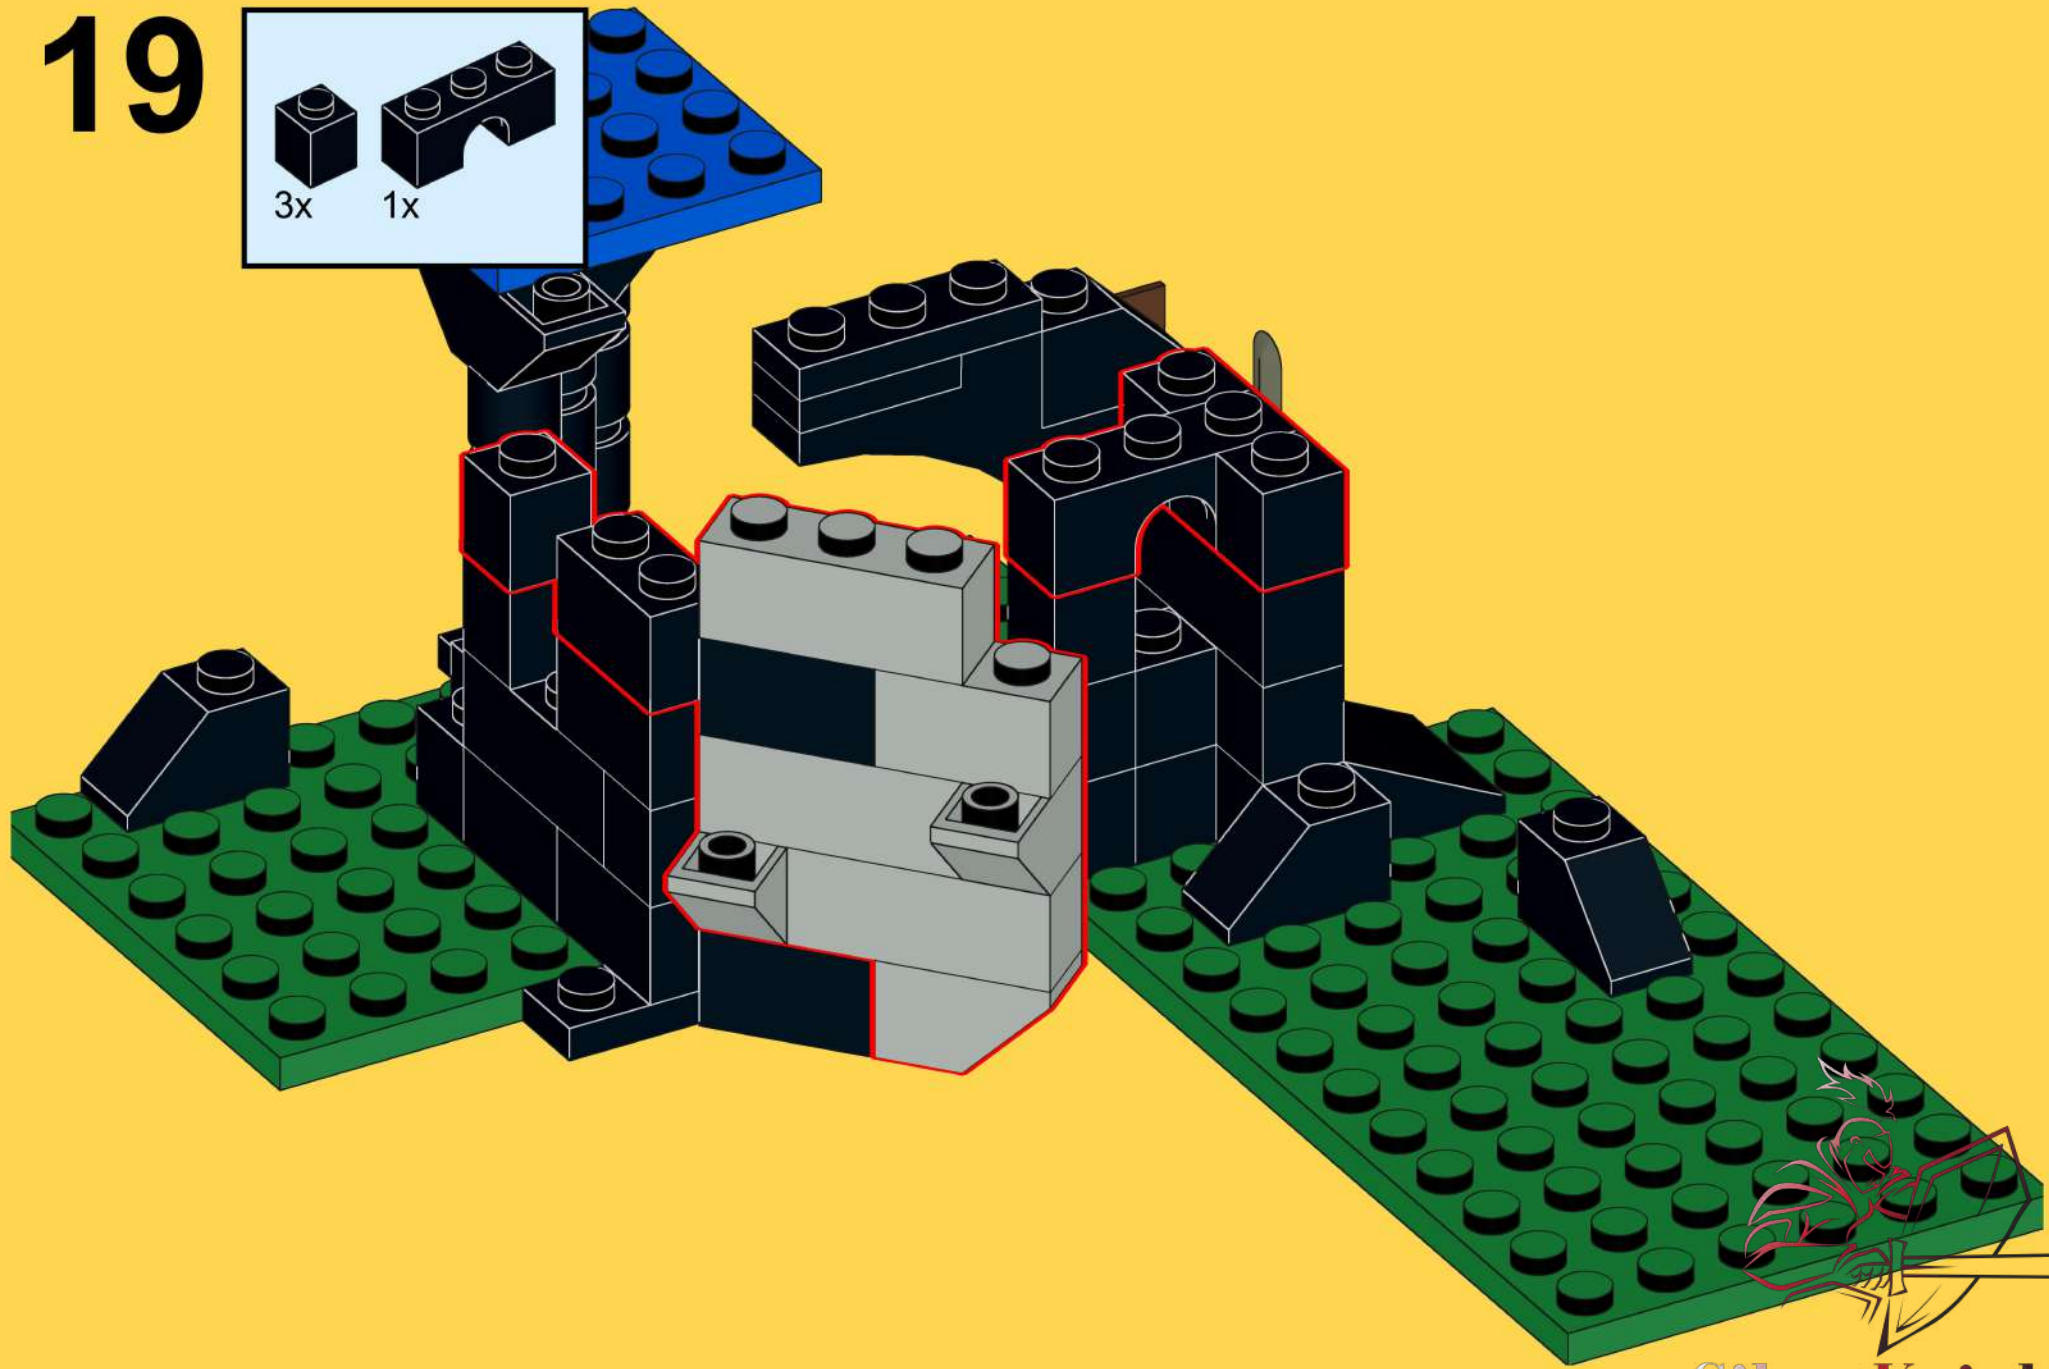

19

SilentKnight