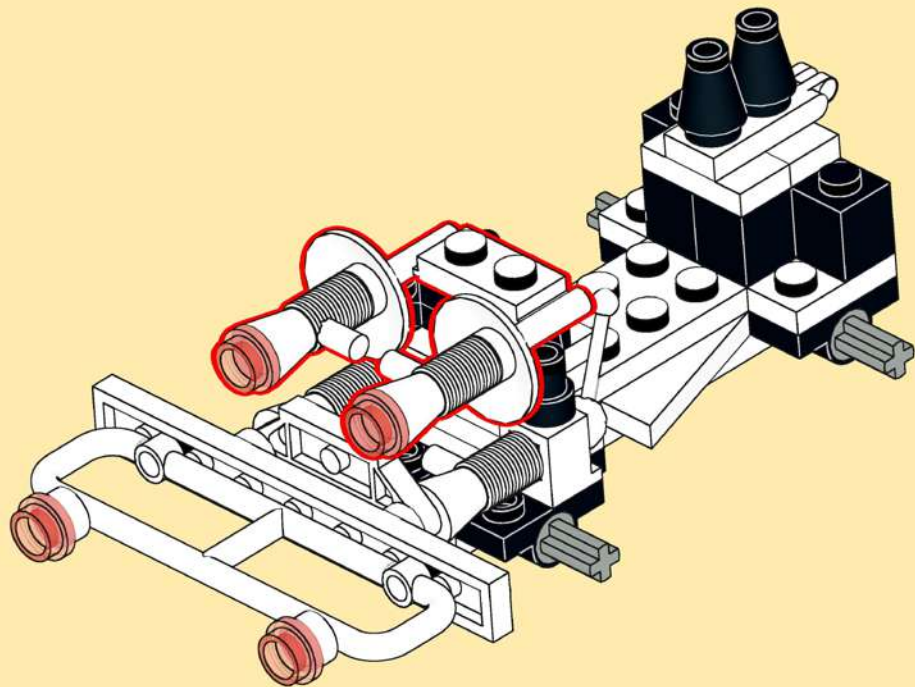

6885
SATURN BASE MAIN TEAM
(CRATER CRAWLER)
ALTERNATE MODEL (1988)

INSTRUCTIONS

CONCEPT BY LEGO
PHOTOGRAPHY & INSTRUCTIONS
BY COSMIC.BRICK

1

2

3

4

5

14

15

16

17

18

19

20

21