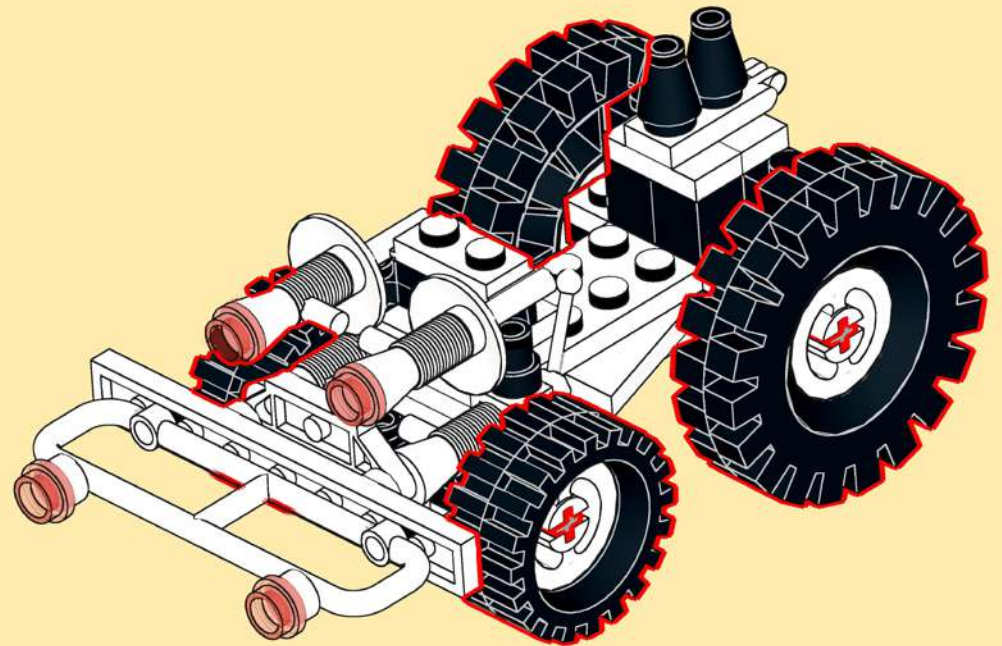

6885
SATURN BASE MAIN TEAM
(CRATER CRAWLER)
ALTERNATE MODEL (1988)

INSTRUCTIONS

CONCEPT BY LEGO
PHOTOGRAPHY & INSTRUCTIONS
BY COSMIC.BRICK

1

2

3

4

5

14

15

16

17

18

19

20

21