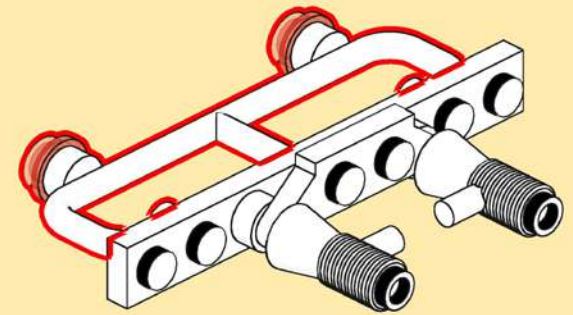

6885
SATURN BASE MAIN TEAM
(CRATER CRAWLER)
ALTERNATE MODEL (1988)

INSTRUCTIONS

CONCEPT BY LEGO
PHOTOGRAPHY & INSTRUCTIONS
BY COSMIC.BRICK

1

2

3

4

5

6

7

8

9

10

11

12

13

14

15

16

17

18

19

20

21