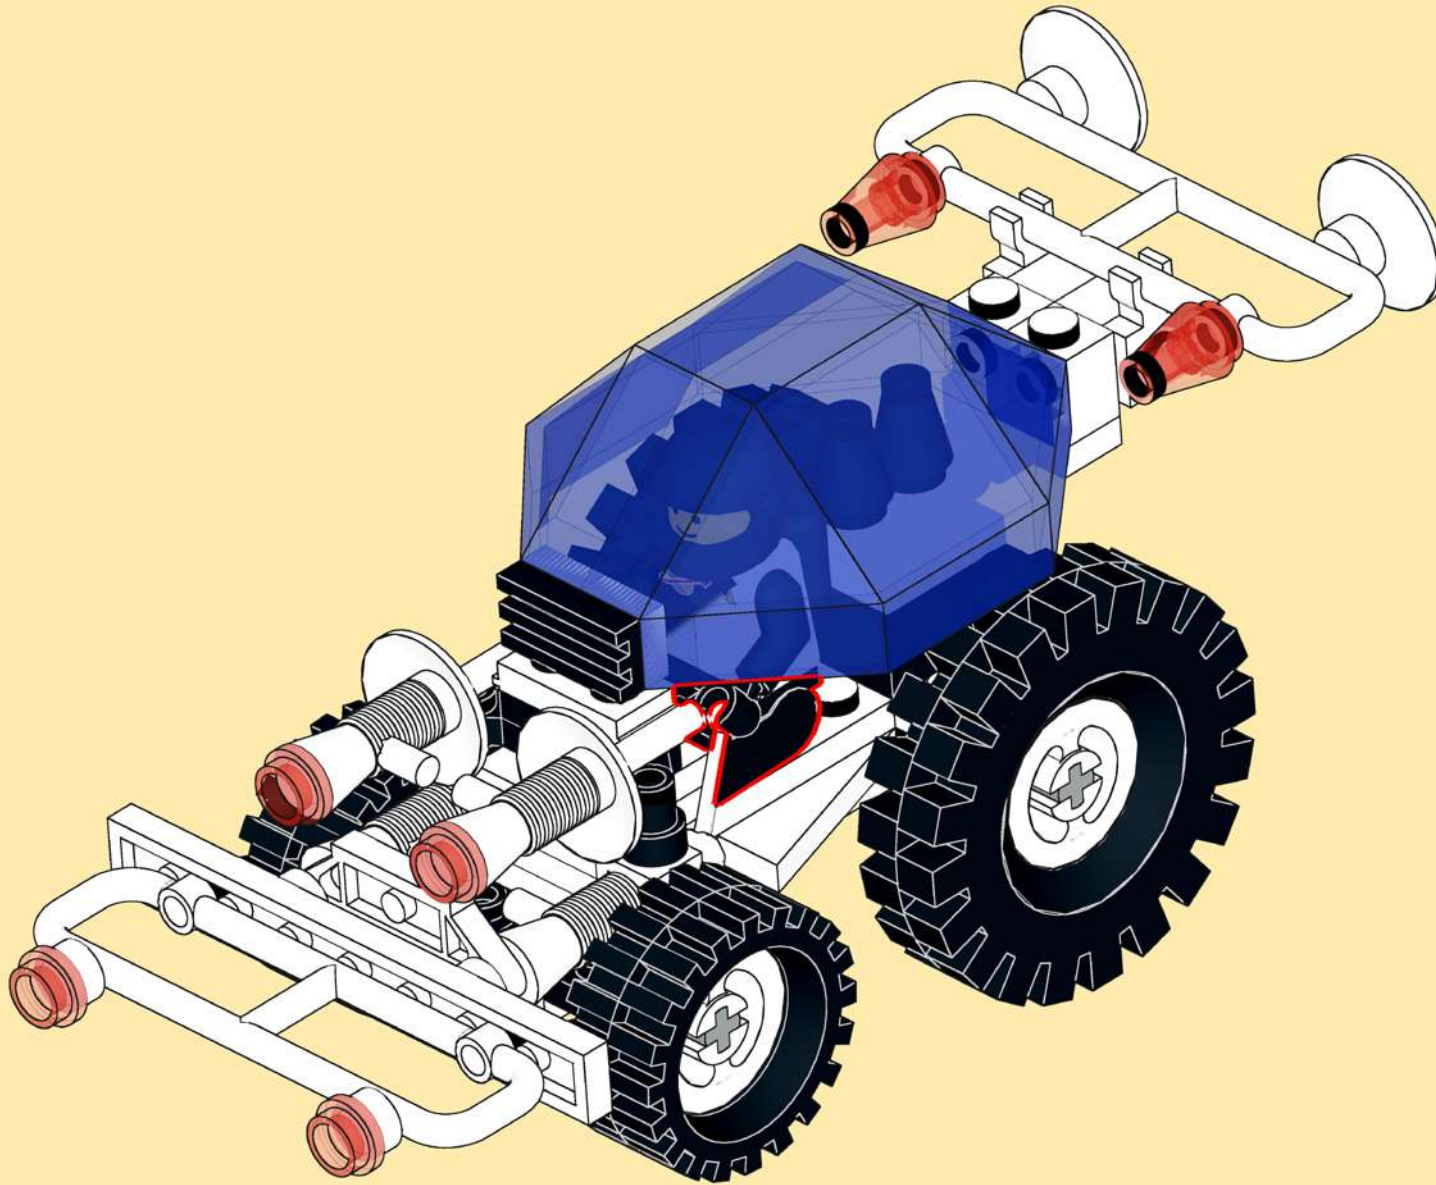

6885
SATURN BASE MAIN TEAM
(CRATER CRAWLER)
ALTERNATE MODEL (1988)

INSTRUCTIONS

CONCEPT BY LEGO
PHOTOGRAPHY & INSTRUCTIONS
BY COSMIC.BRICK

1

2

3

4

5

22

23

24

25

26

27

1

2