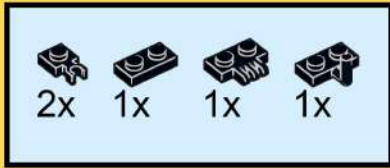

6039 Lion Knights  
Torch Launcher  
Back Side B

1

2

SilentKnight

3

4

SilentKnight

5