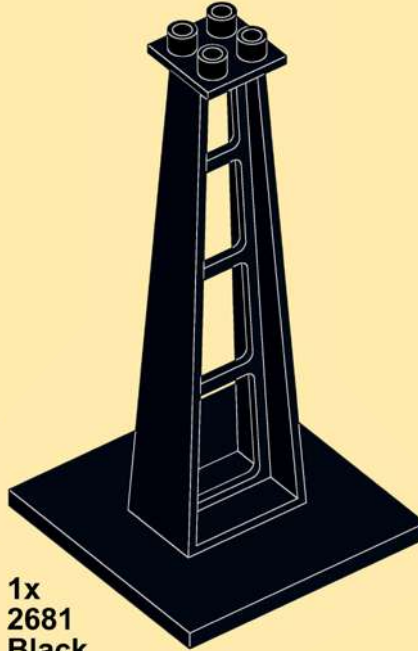

UNITRON ALARM TOWER

TV COMMERCIAL MODEL
(1994-1995)

INSTRUCTIONS

CONCEPT BY LEGO
PHOTOGRAPHY & INSTRUCTIONS
BY COSMIC.BRICK

Get your parts ready!

1x
4073
Blue

1x
3062b
Black

1x
3022
Blue

1x
4733
Black

1x
2460
Blue

2x
2877
Black

1x
2681
Black

1x
4770
Trans-Dark Blue

4x
2536b
Light Gray

1

2