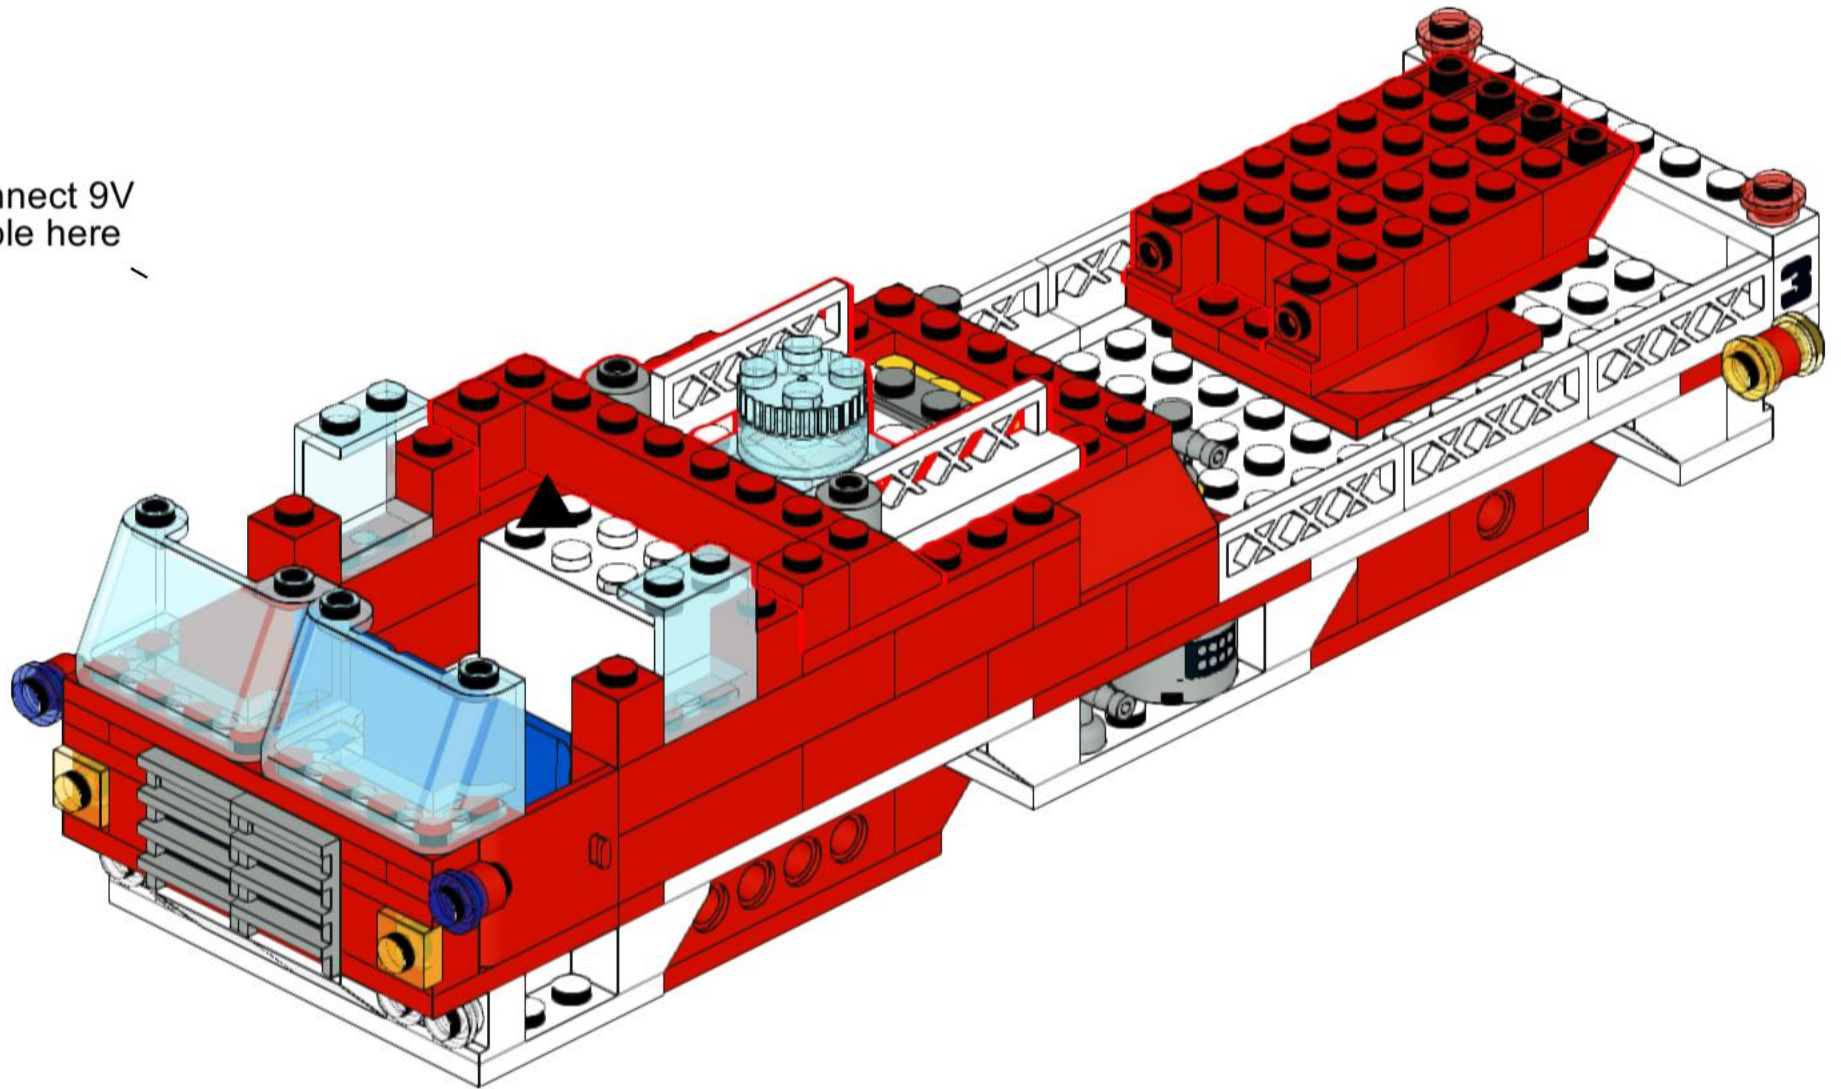

1x 9V cable

connect 9V
cable here