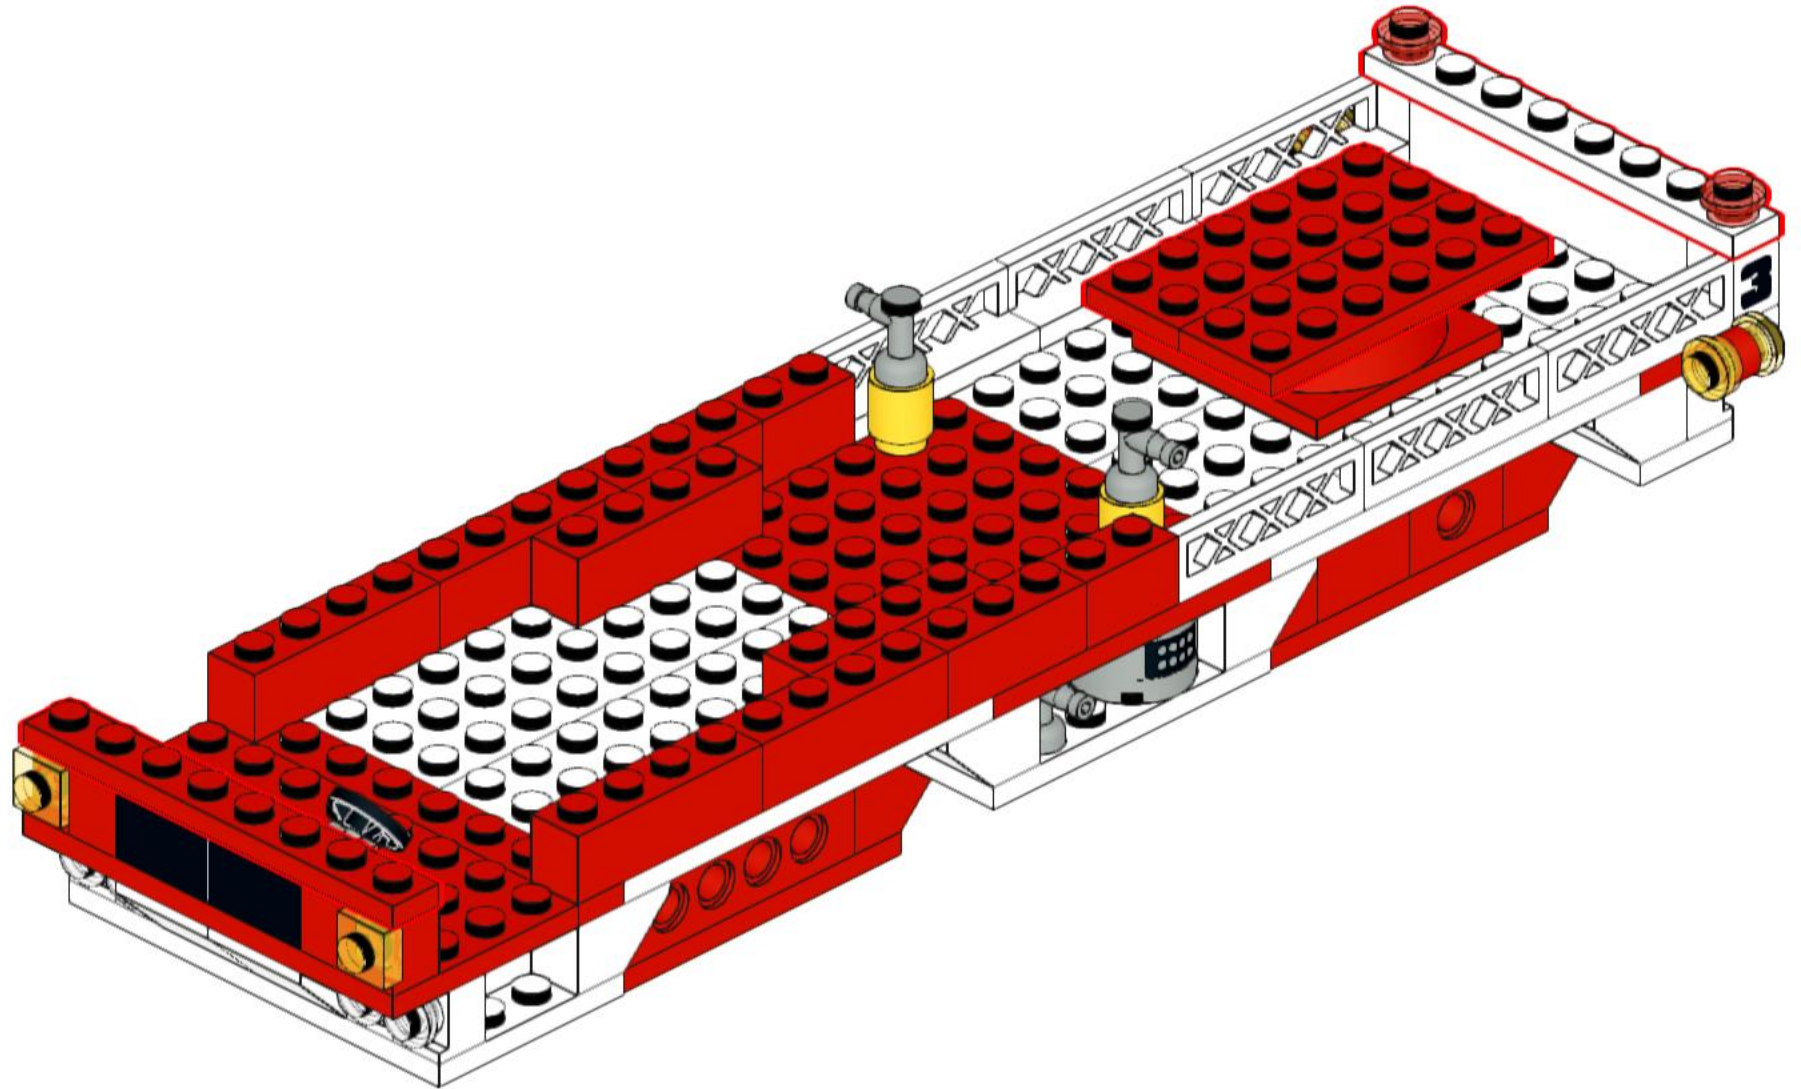

Lego 735 Mobile Crane

Alternative build by johnny.tifosi

1

2

3

4

5

6

12

13

connect 9V
cable under
the 2x8 white
electric plate

14

15

16

17

18

3x
3666
Red

10x
3460
Red

3x
4079
Blue

2x
3823
Trans-Light Blue

2x
3894
Red

6x
3008
Red

4x
4073
Trans-Clear

2x
4770
Trans-Dark Blue