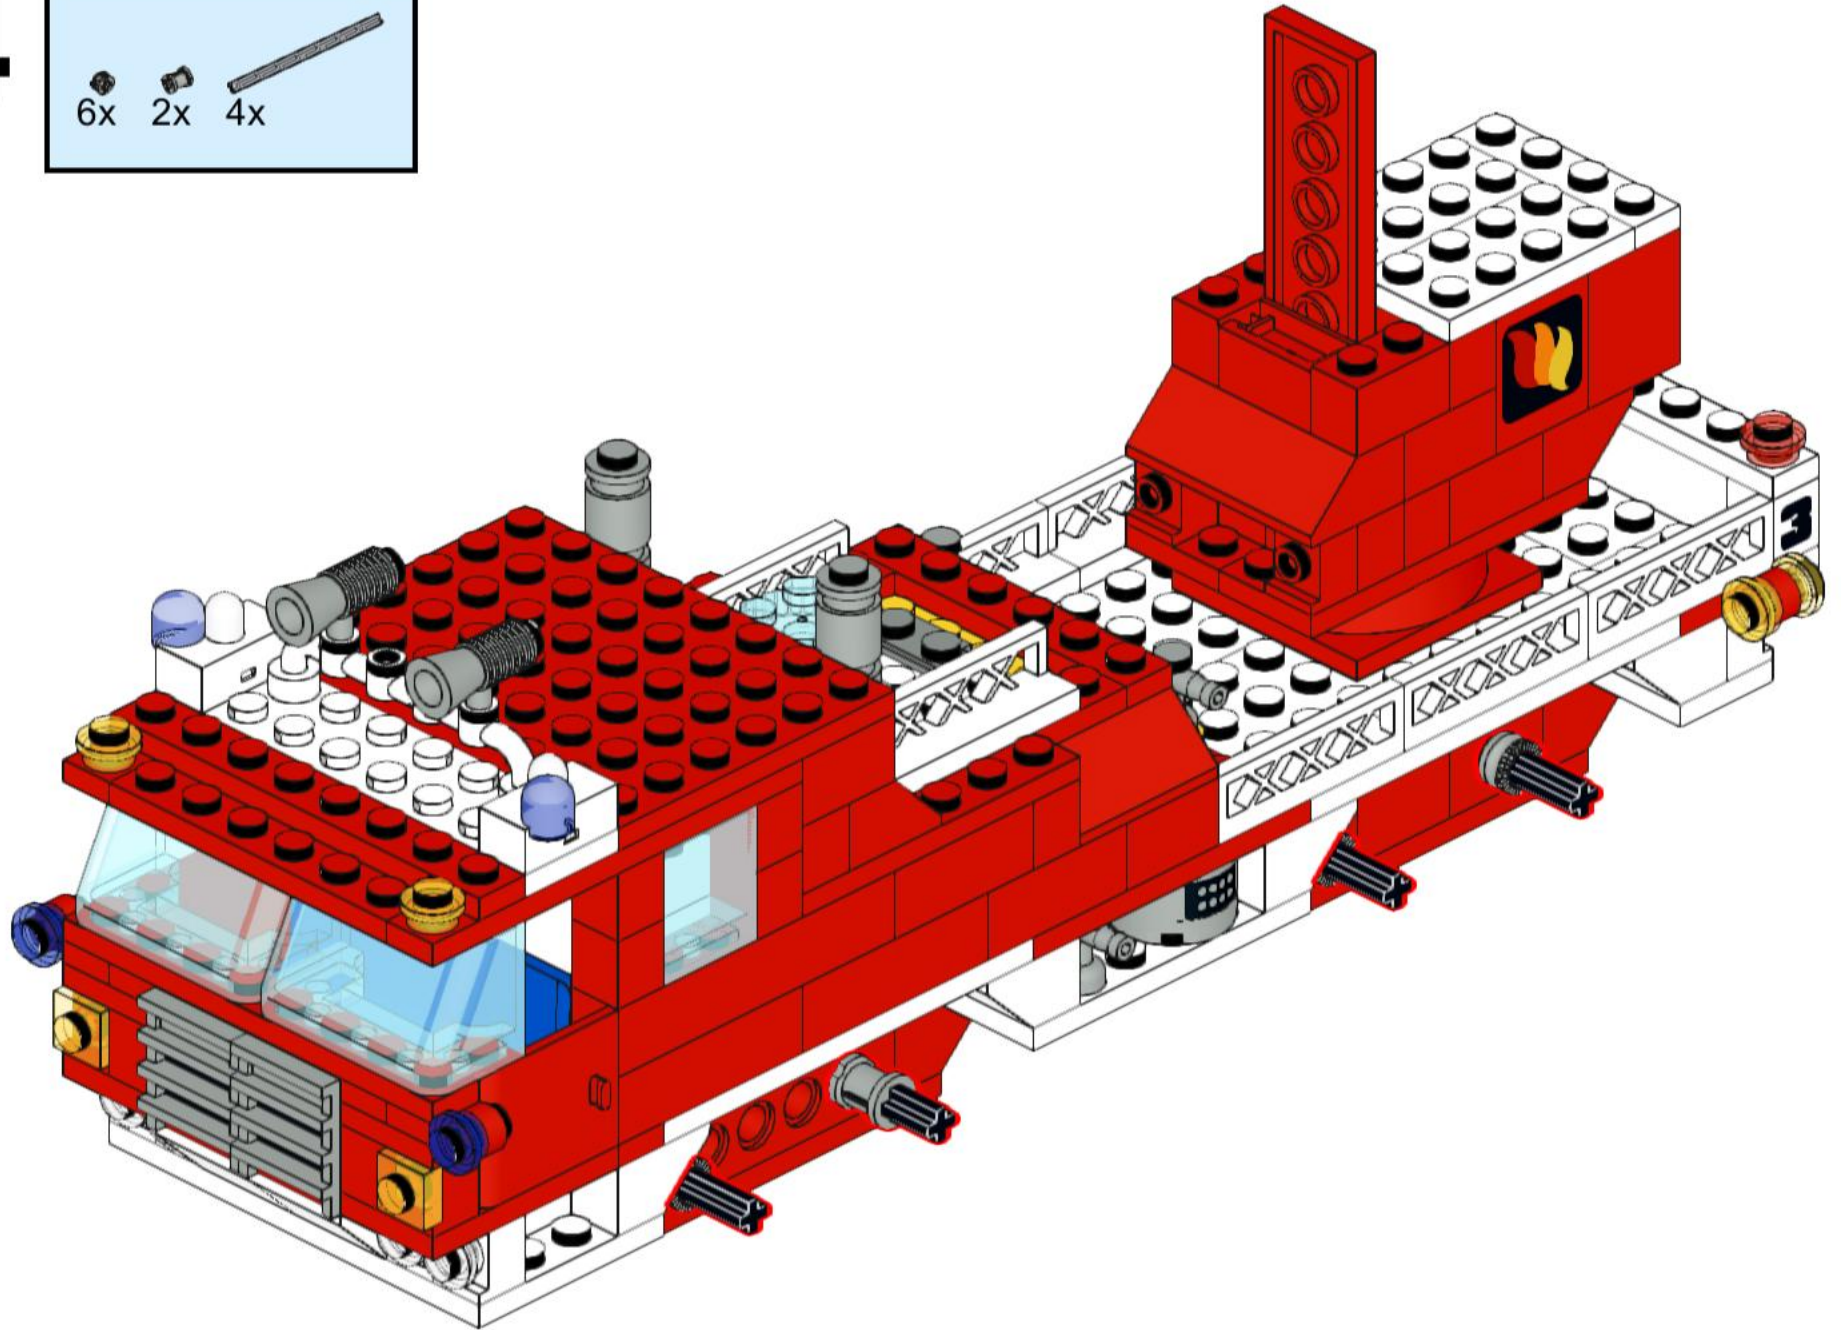

12

13

connect 9V
cable under
the 2x8 white
electric plate

14

15

16

17

18