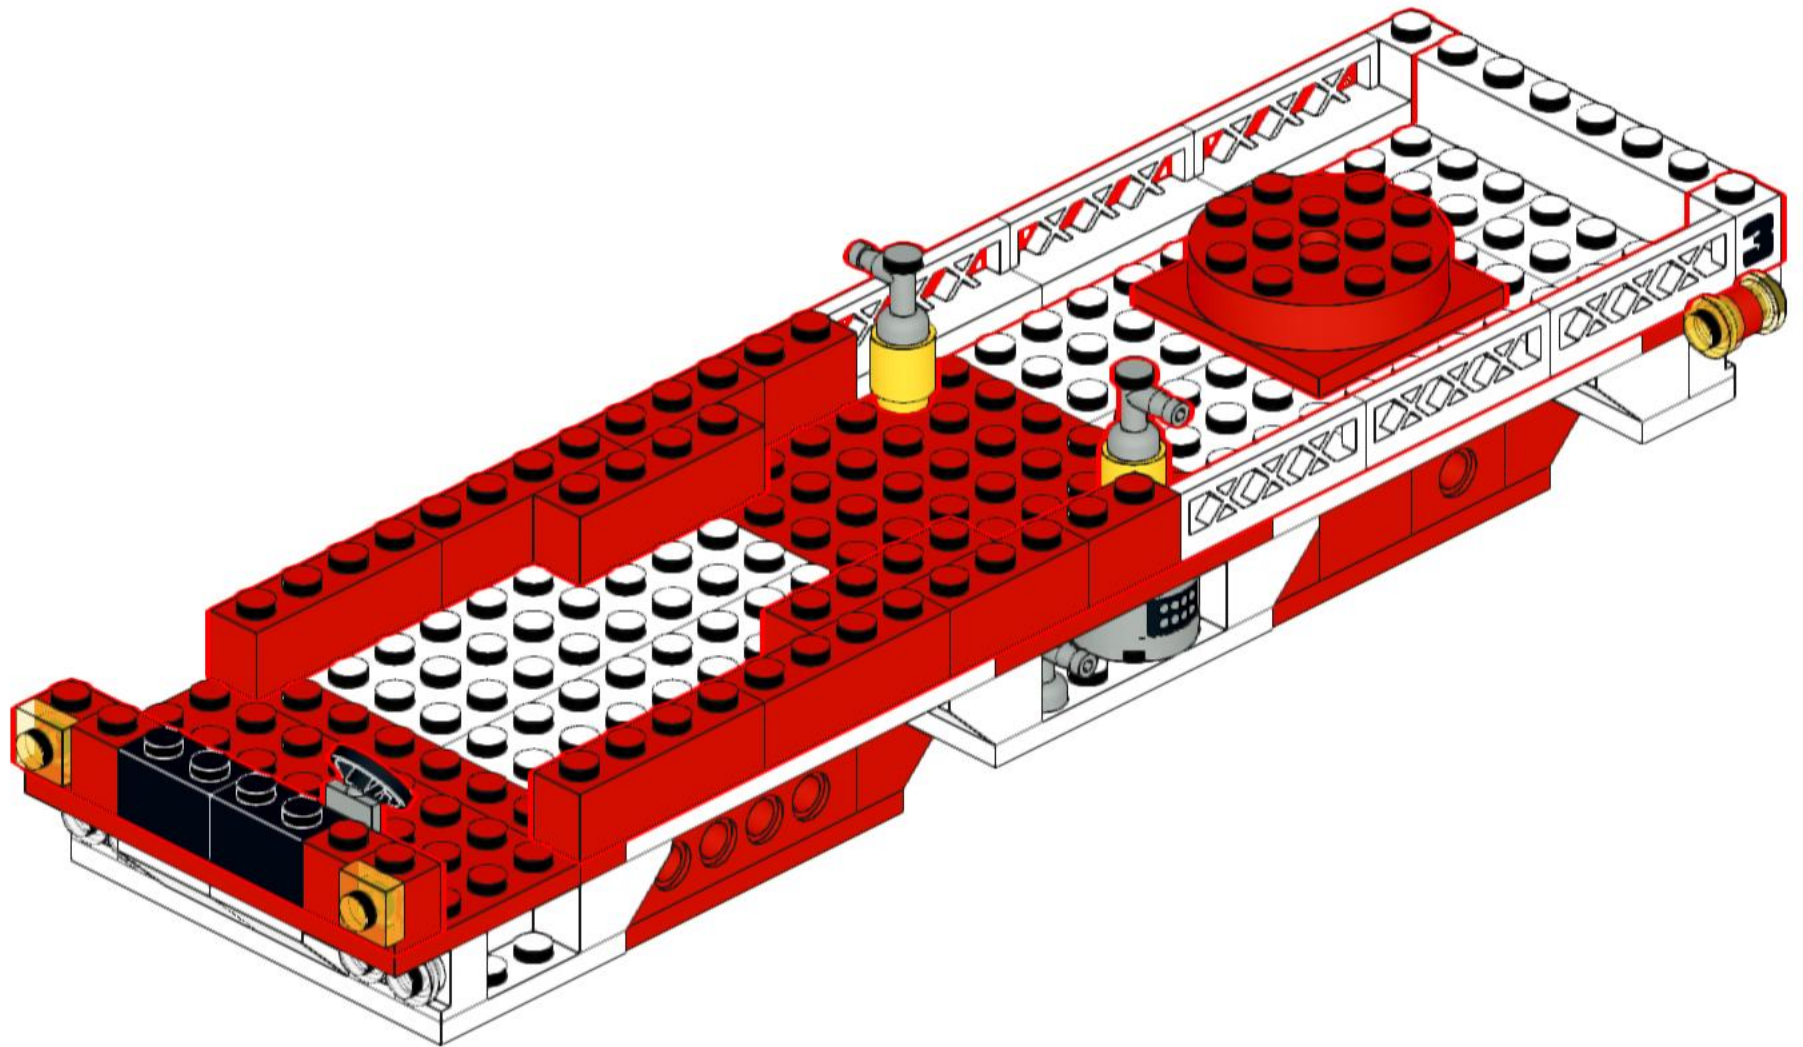

Lego 735 Mobile Crane

Alternative build by johnny.tifosi

1

2

3

4

5

6

12

13

connect 9V
cable under
the 2x8 white
electric plate

14

15

16

17

18