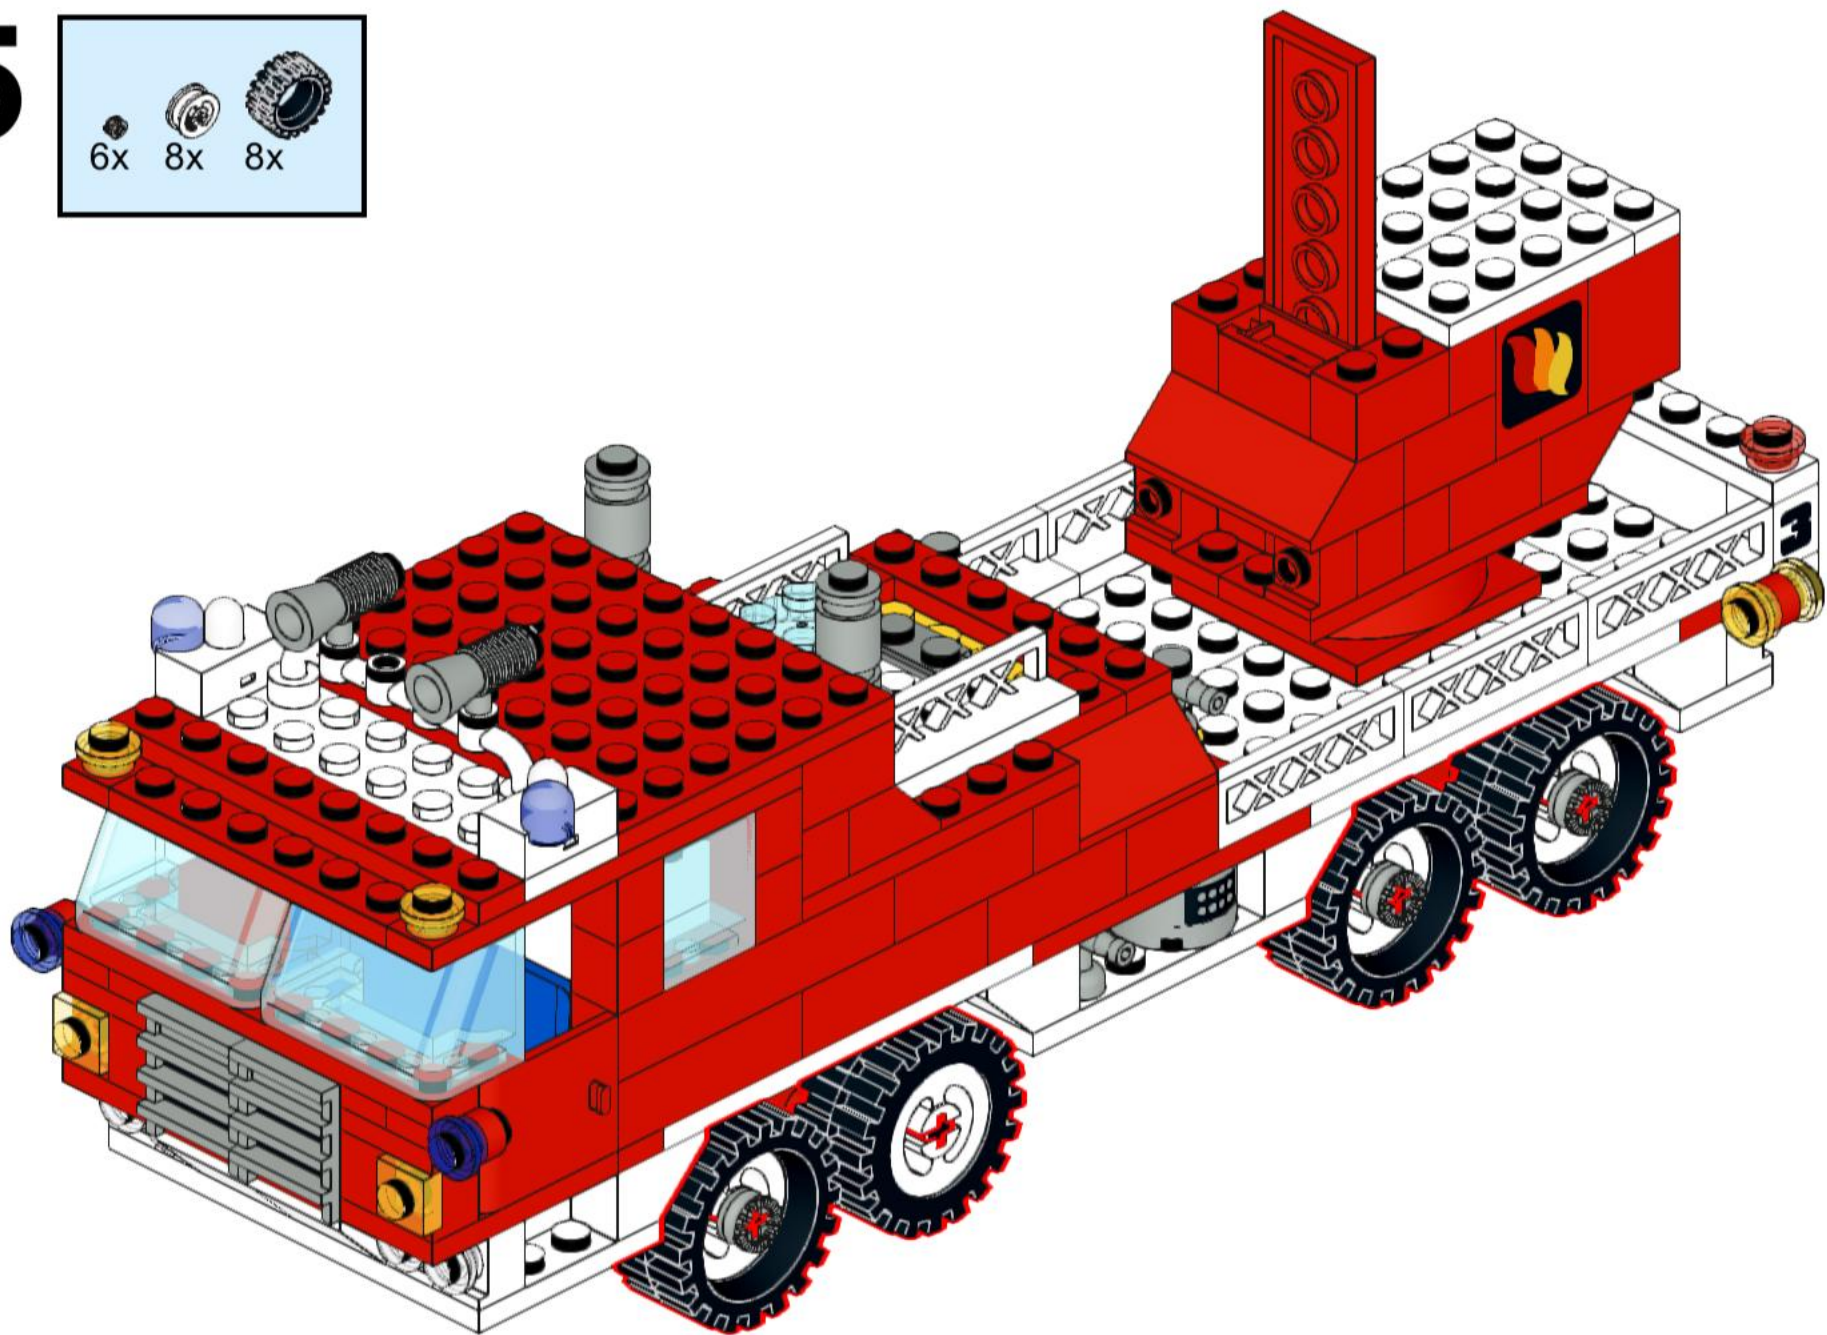

12

13

connect 9V
cable under
the 2x8 white
electric plate

14

15

16

17

18