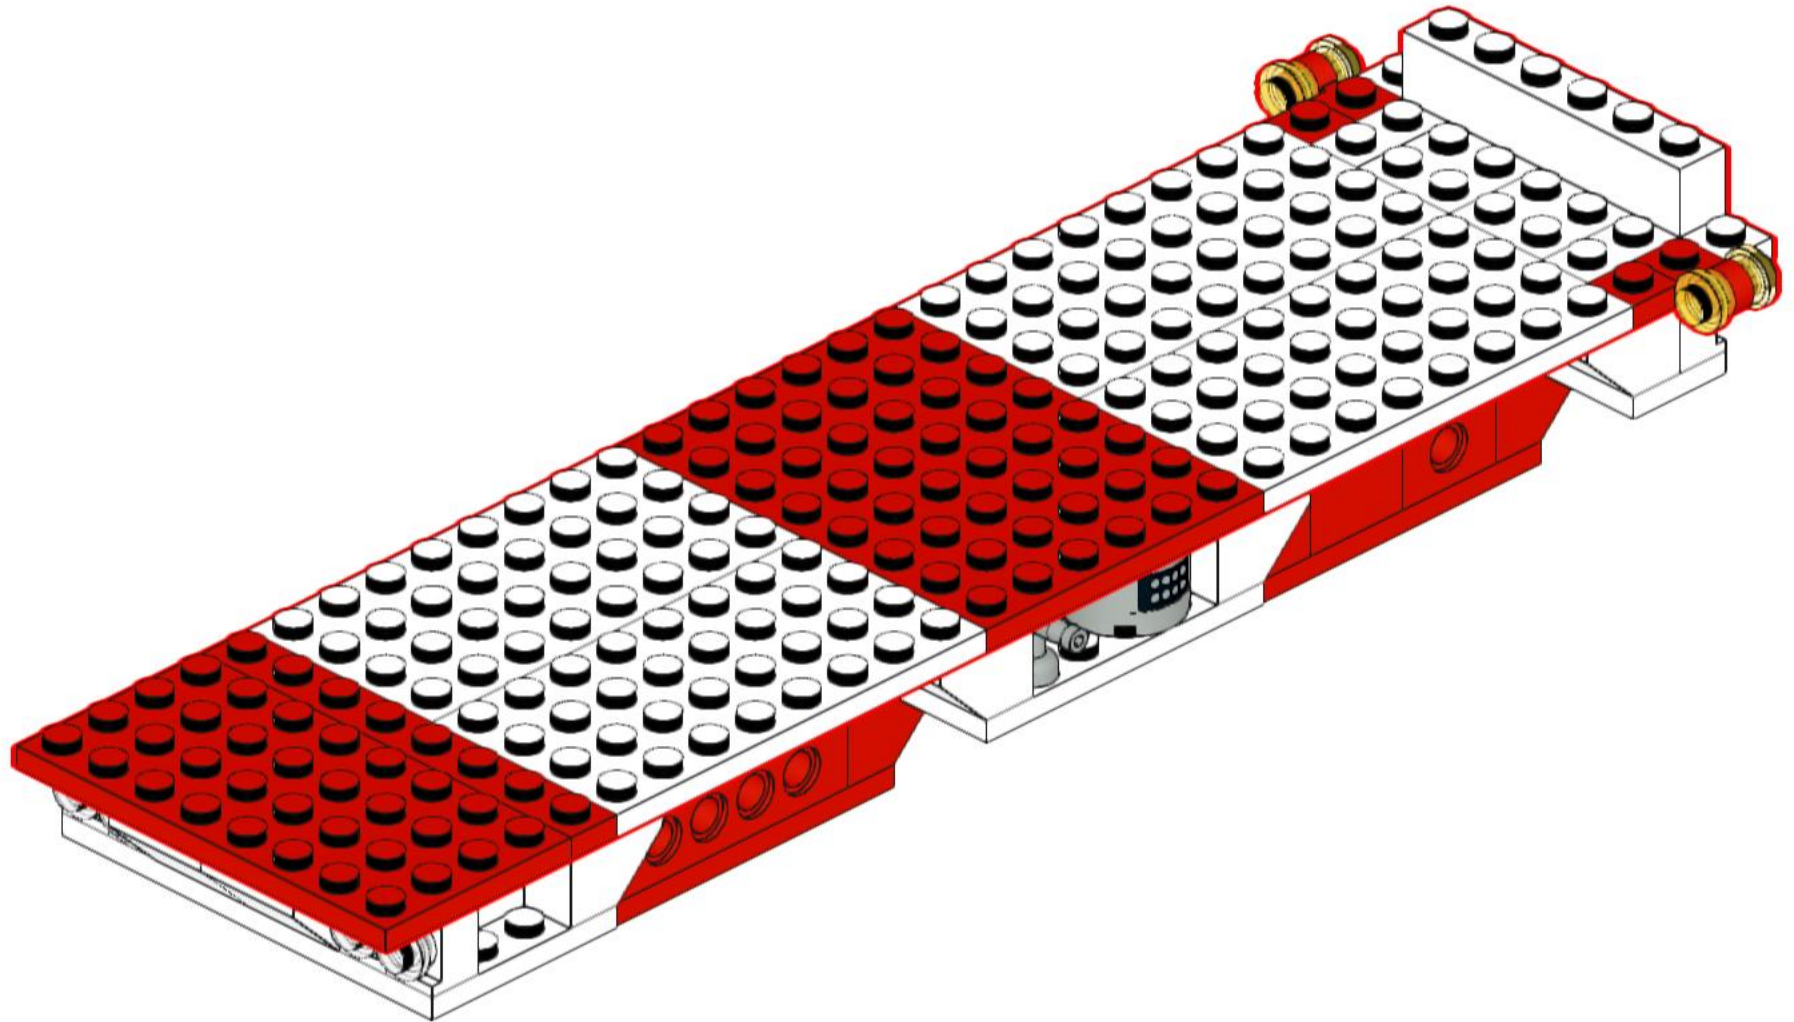

Lego 735 Mobile Crane

Alternative build by johnny.tifosi

1

2

3

4

5

6

12

13

connect 9V
cable under
the 2x8 white
electric plate

14

15

16

17

18