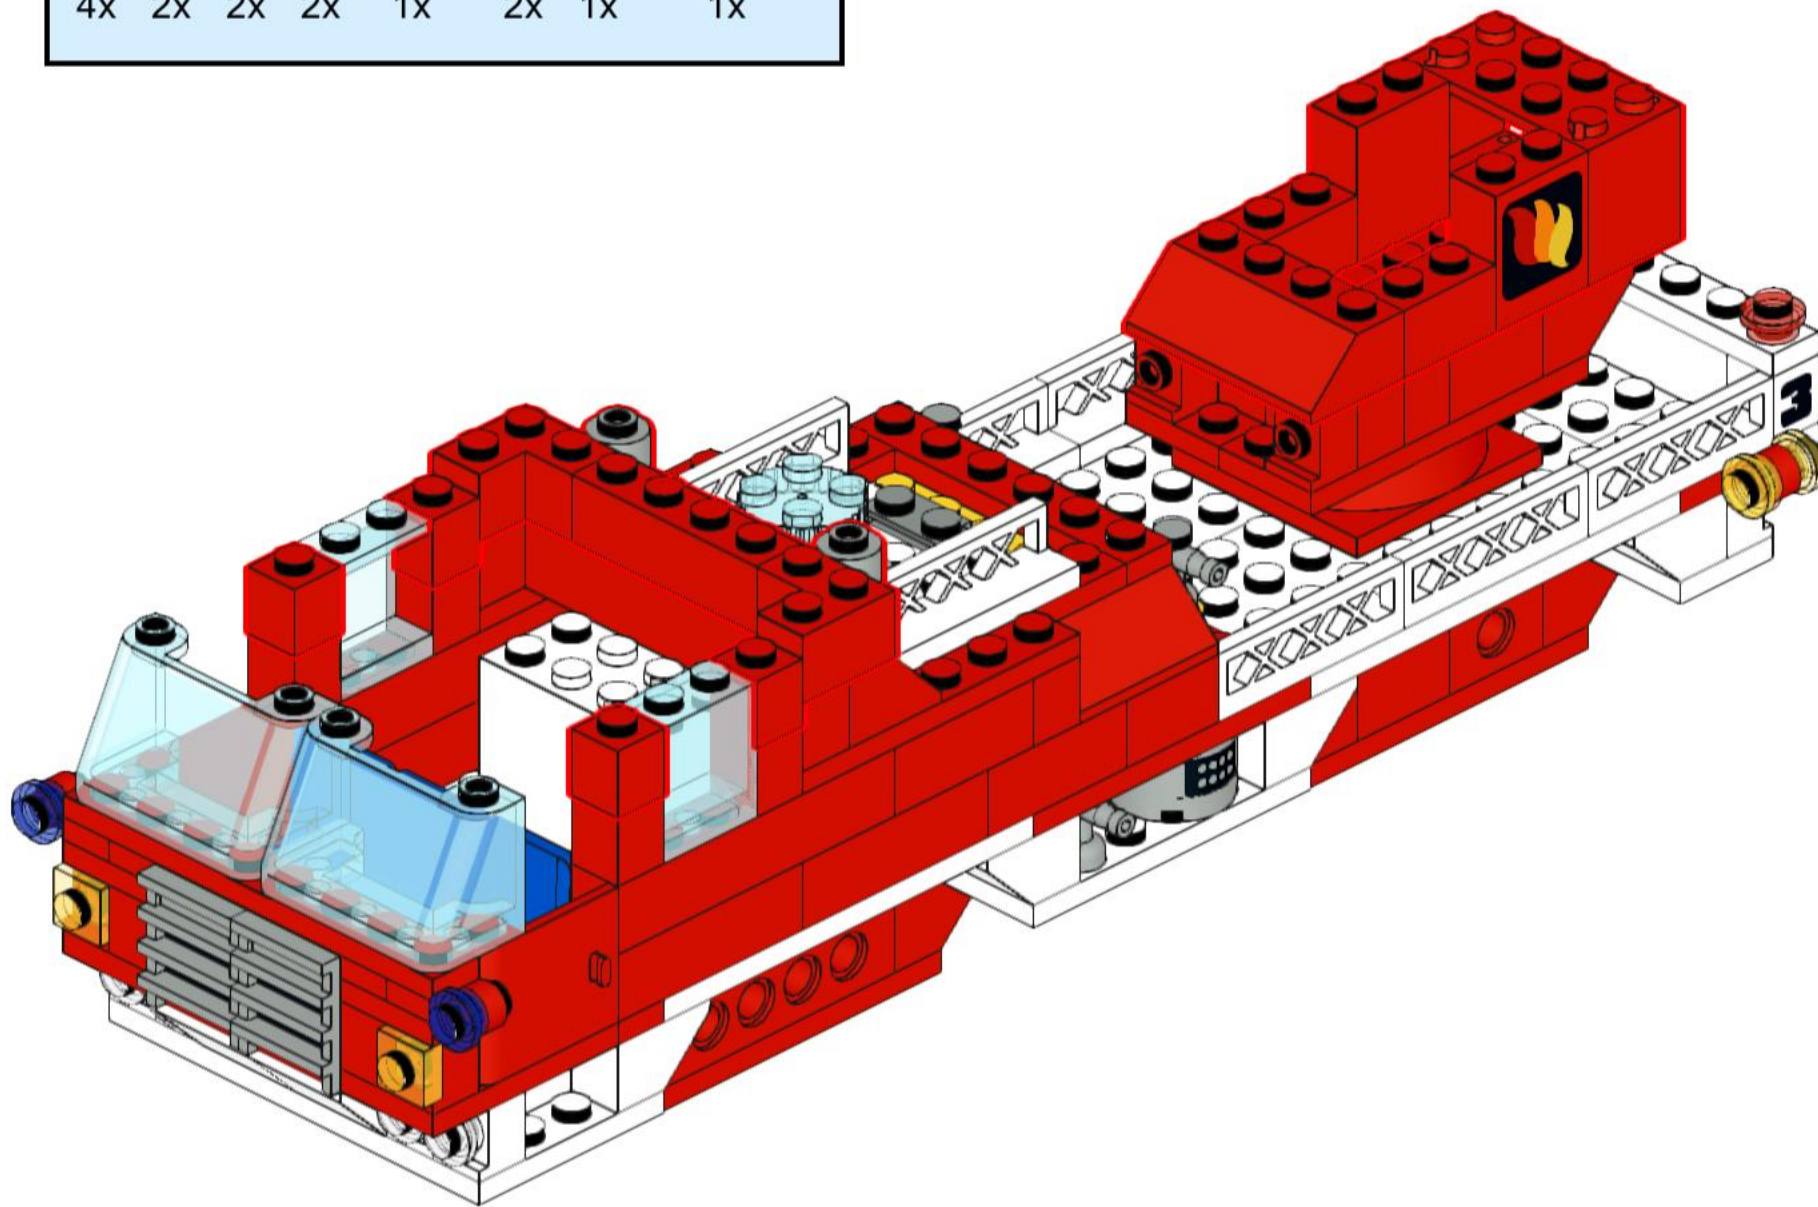

12

13

connect 9V
cable under
the 2x8 white
electric plate

14

15

16

17

18