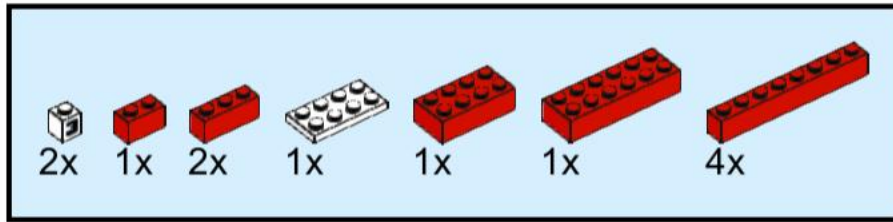

12

13

connect 9V
cable under
the 2x8 white
electric plate

14

15

16

17

18