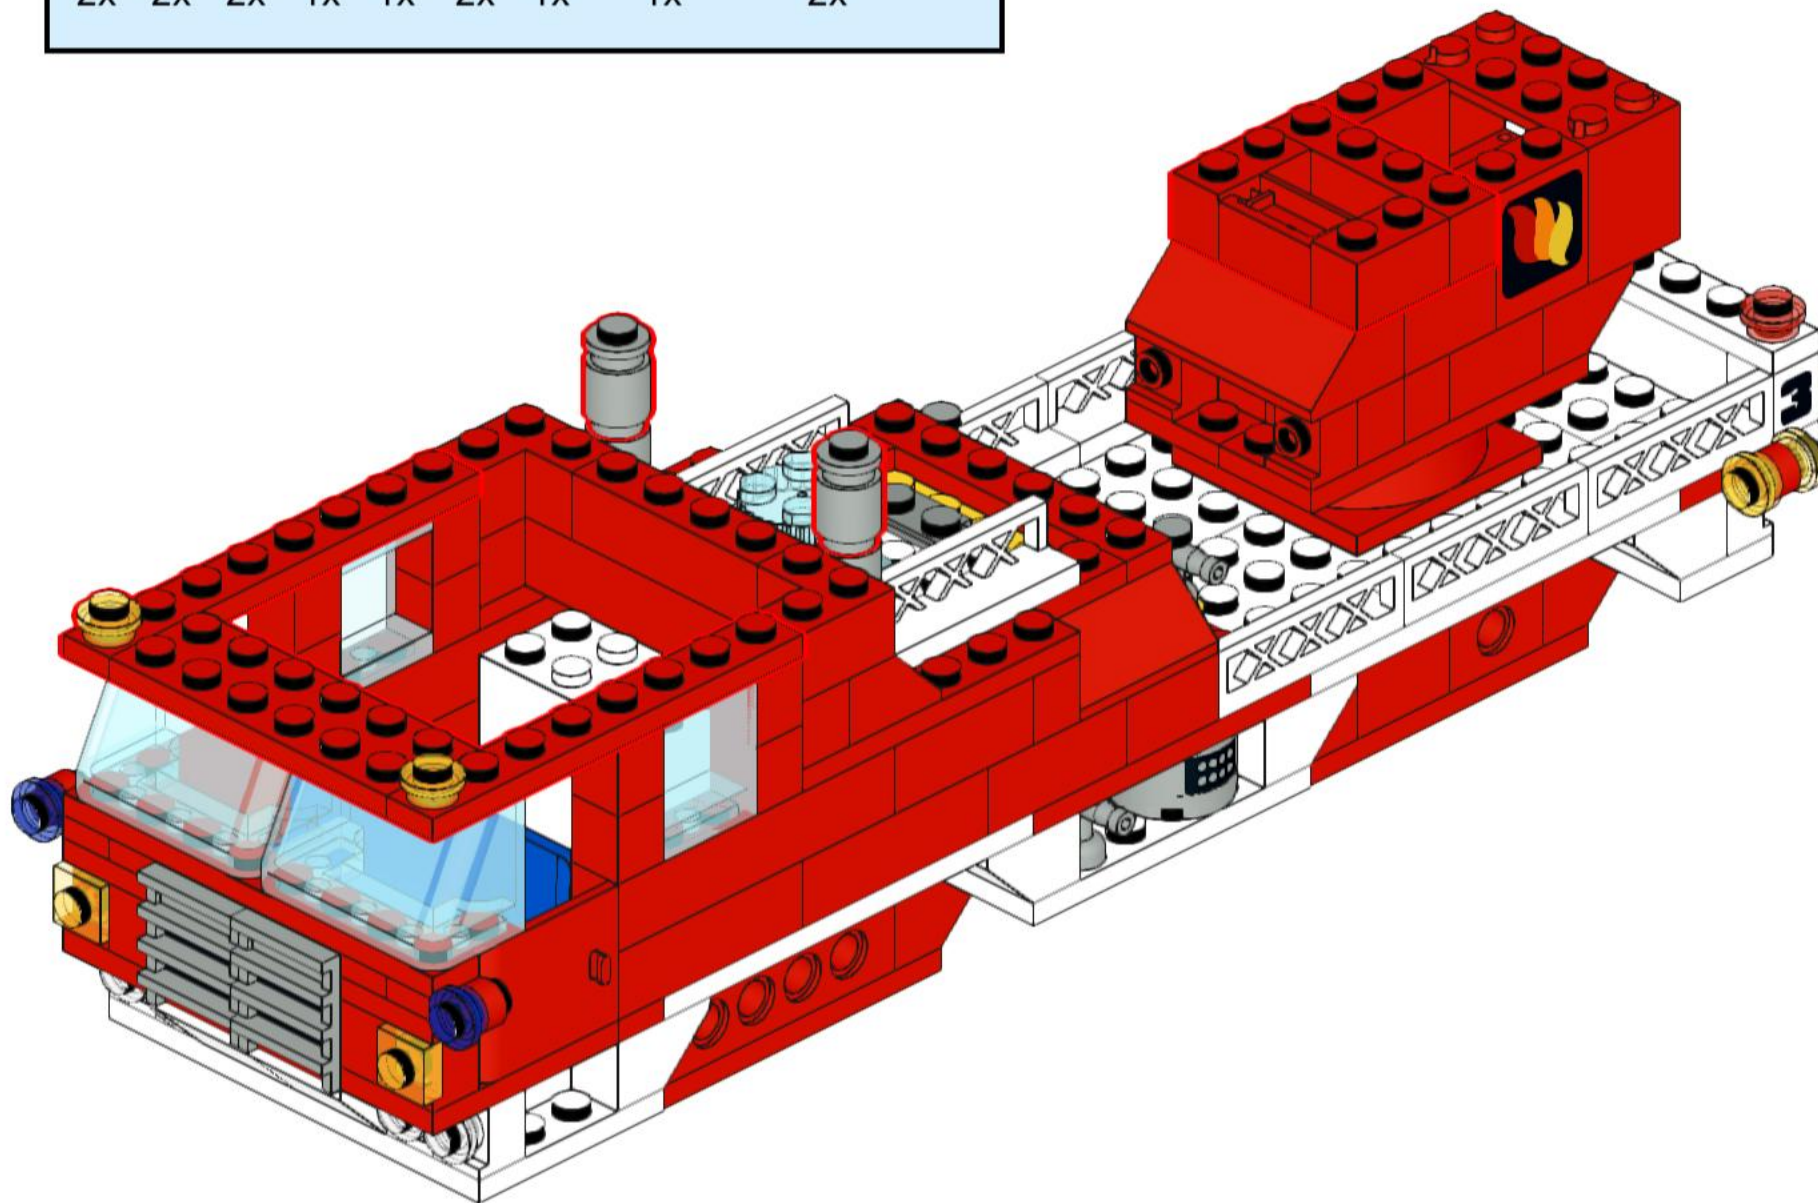

12

13

connect 9V
cable under
the 2x8 white
electric plate

14

15

16

17

18