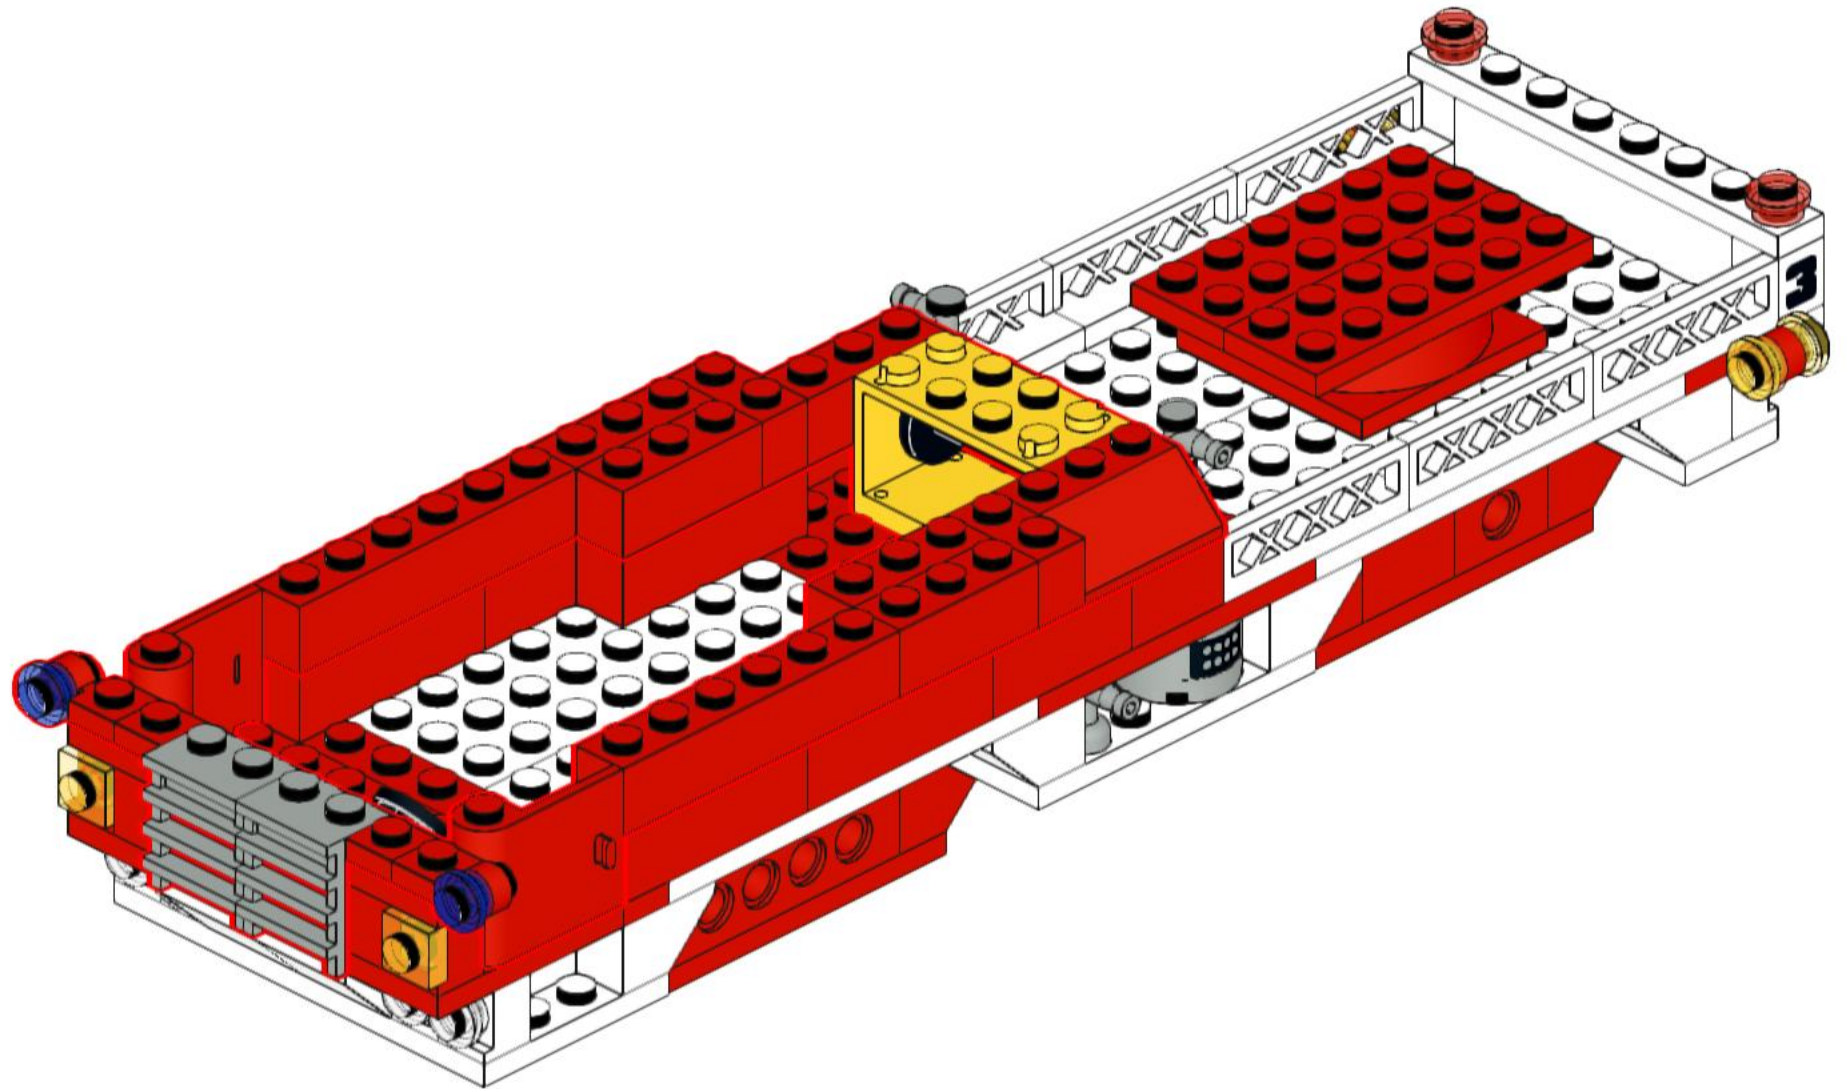

7

1x string with nozzle