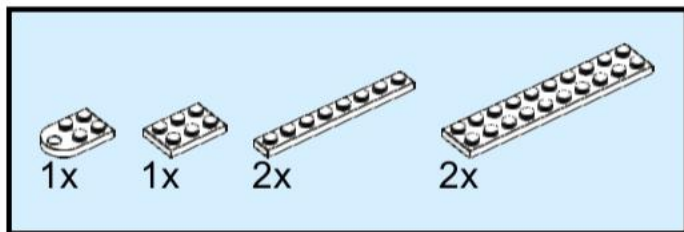

12

13

connect 9V
cable under
the 2x8 white
electric plate

14

15

16

17

18