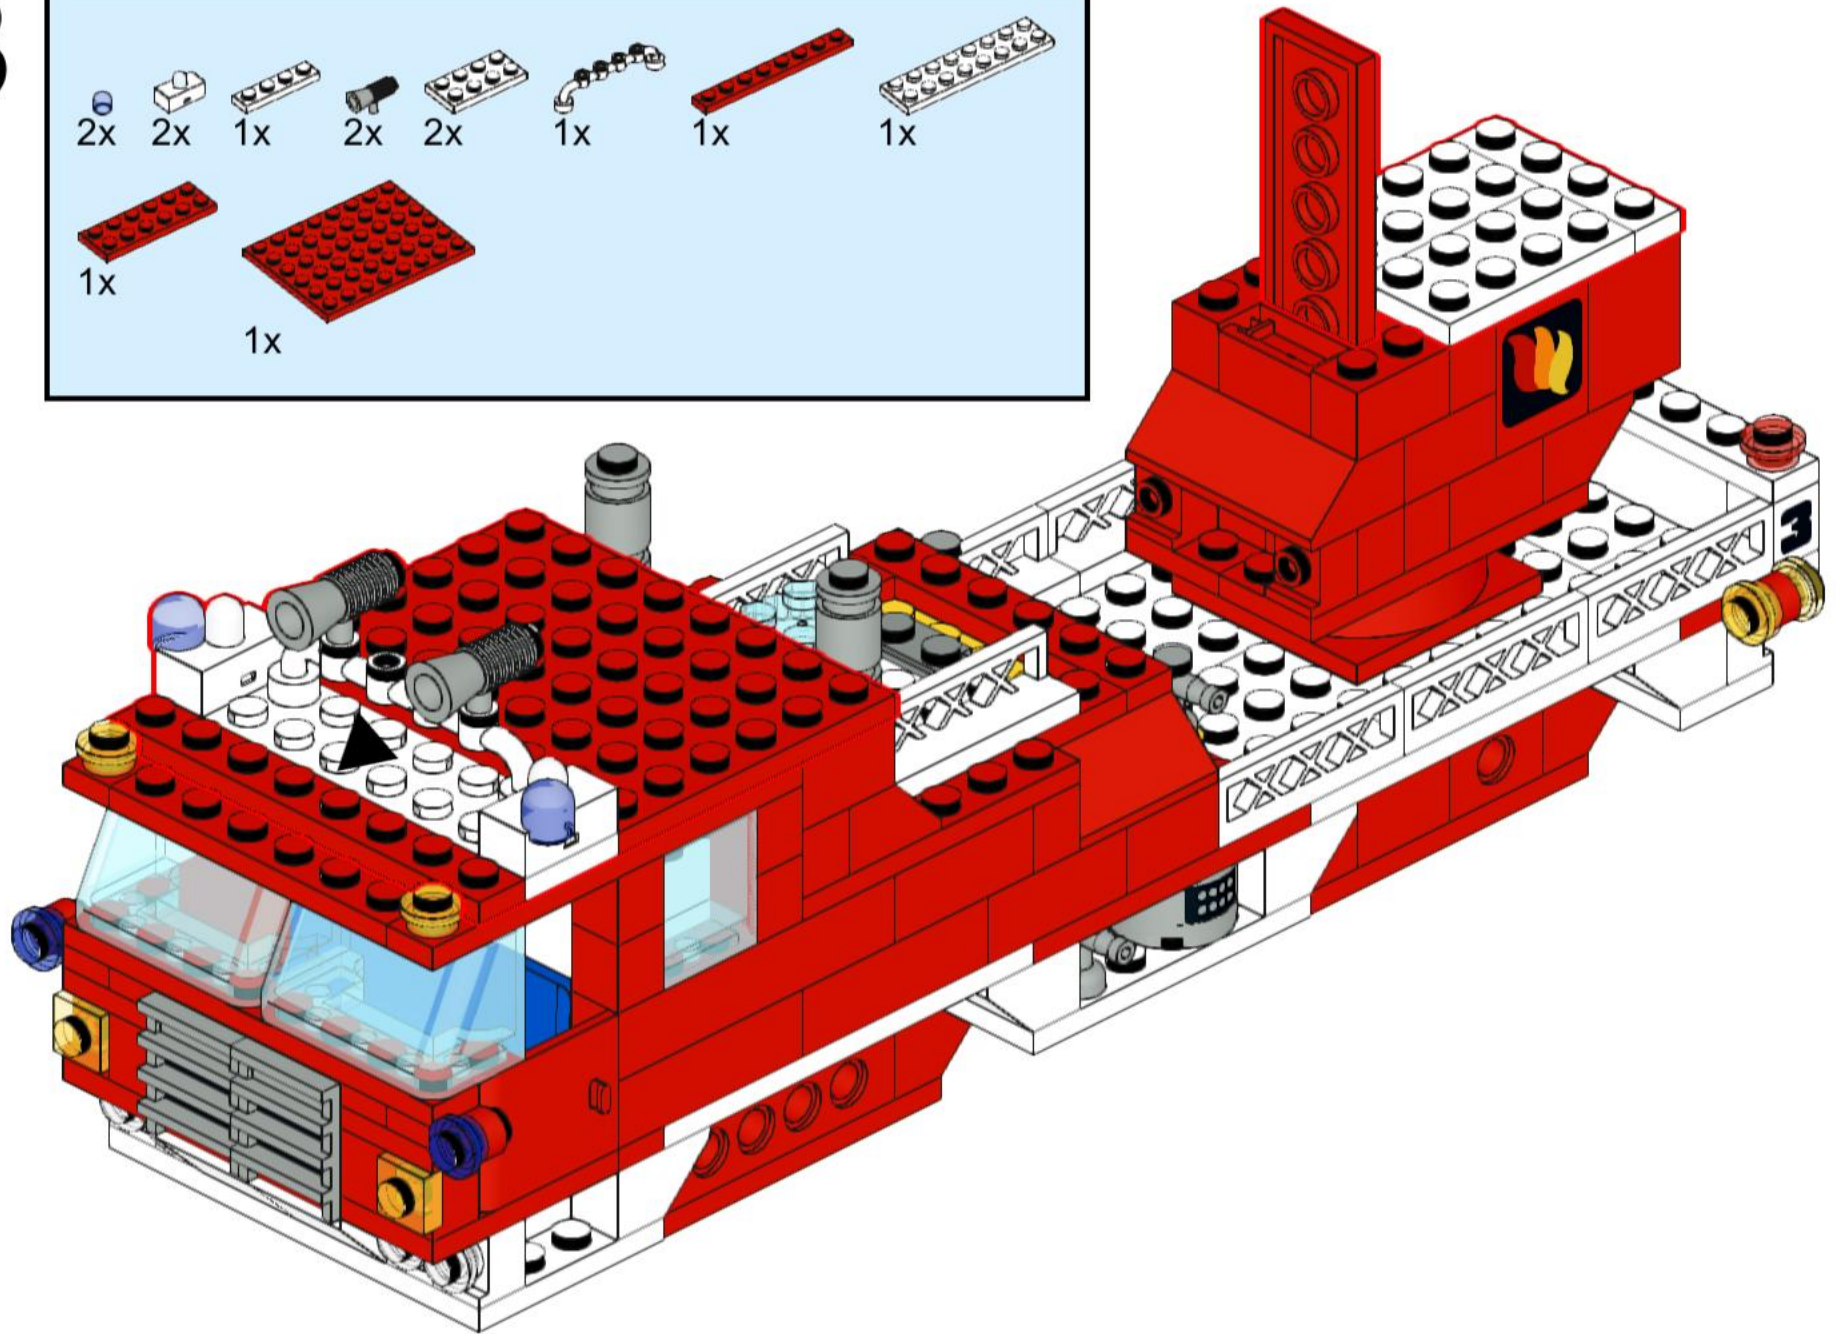

12

13

connect 9V
cable under
the 2x8 white
electric plate

14

15

16

17

18