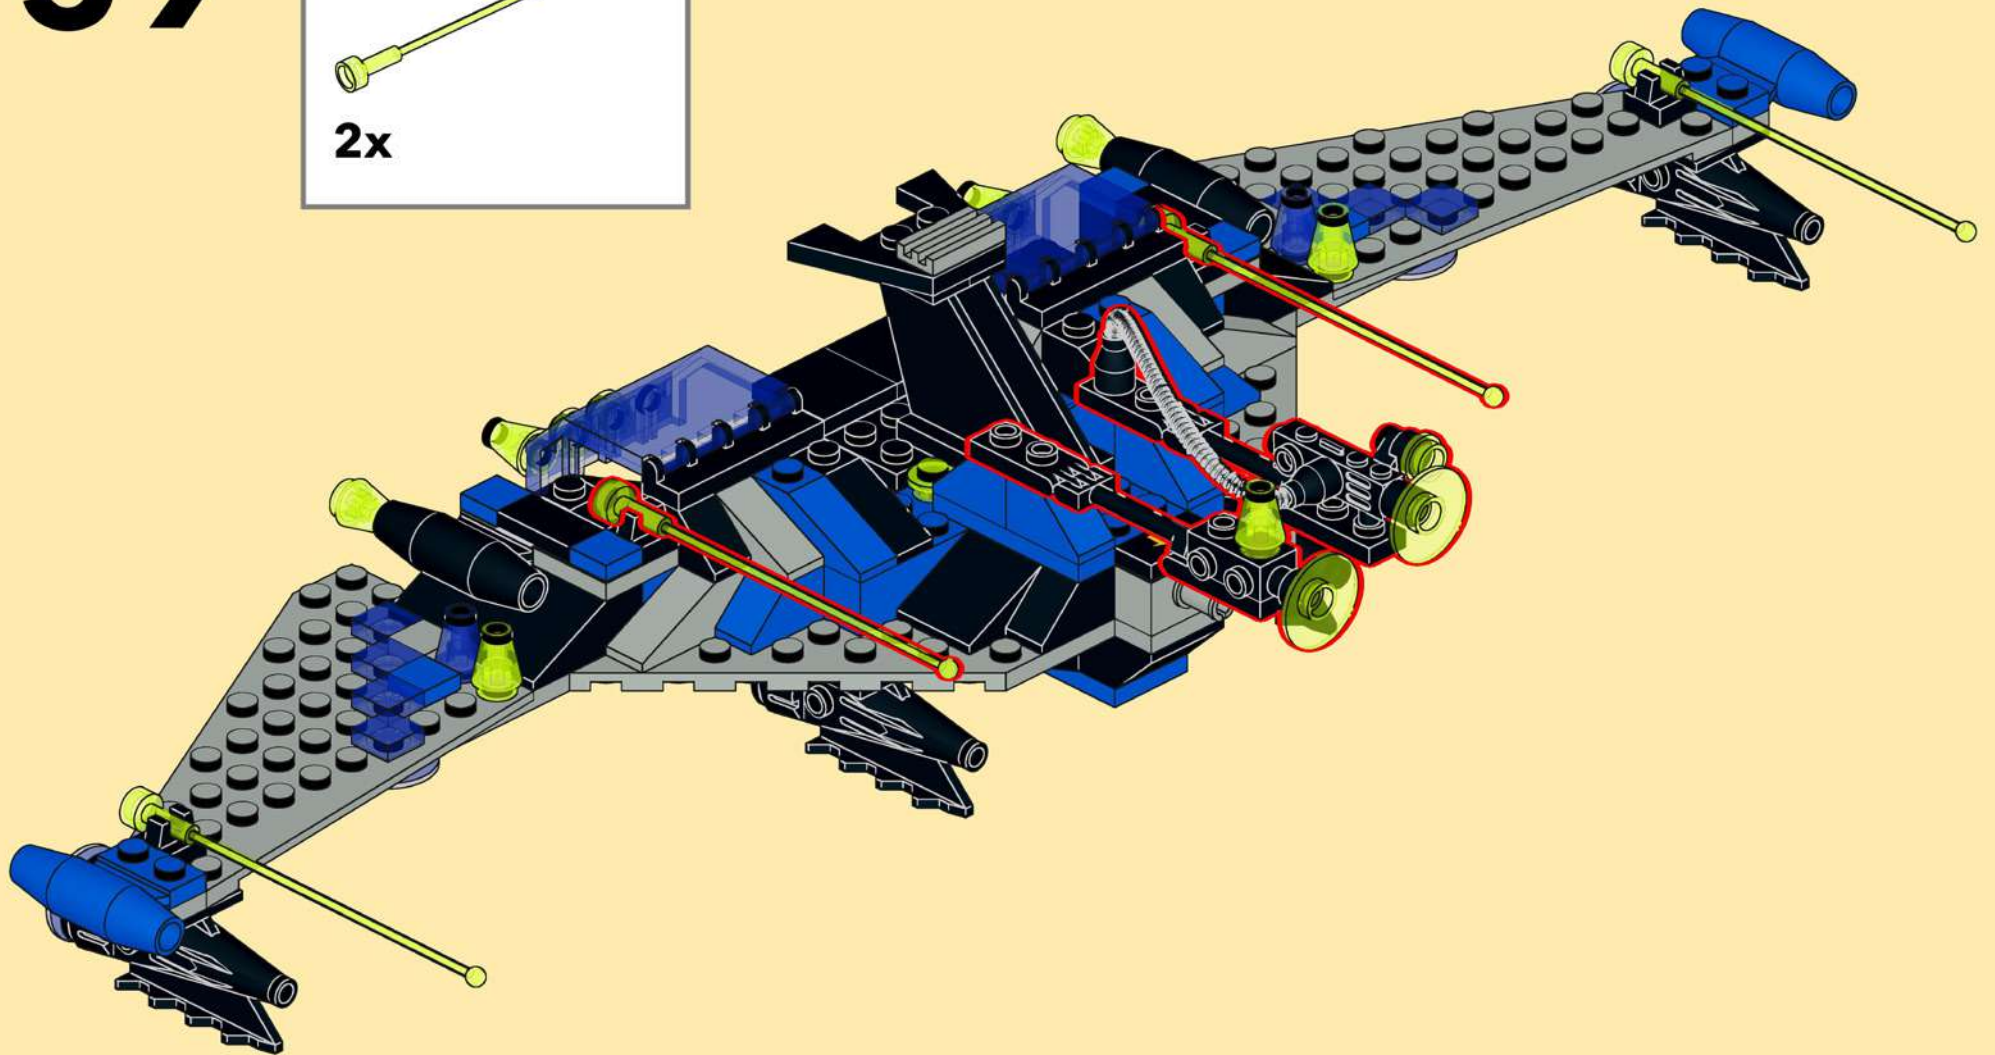

1789
STAR HAWK II
ALTERNATE MODEL (1995)

INSTRUCTIONS

CONCEPT BY JØRN THOMSEN & LEGO
PHOTOGRAPHY & INSTRUCTIONS
BY COSMIC.BRICK

1

2

3

Accuracy

This build is aimed to be an exact replica of the back wall depiction. However, almost every piece up to step 10 is not visible in the original image. This construction stays true to the Unitron theme and gives way to a shared play-feature of each official set: the ability to interchange the Unitron pods with each other.

52

53

54

55

56

57

58

59