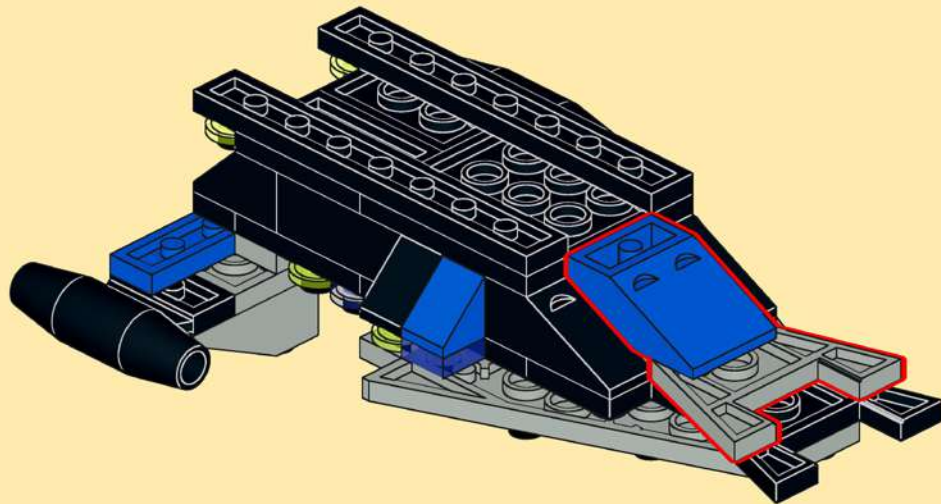

1789
STAR HAWK II
ALTERNATE MODEL (1995)

INSTRUCTIONS

CONCEPT BY JØRN THOMSEN & LEGO
PHOTOGRAPHY & INSTRUCTIONS
BY COSMIC.BRICK

1

2

3

Accuracy

This build is aimed to be an exact replica of the back wall depiction. However, almost every piece up to step 10 is not visible in the original image. This construction stays true to the Unitron theme and gives way to a shared play-feature of each official set: the ability to interchange the Unitron pods with each other.

12

13

14

15

16

17

18

19