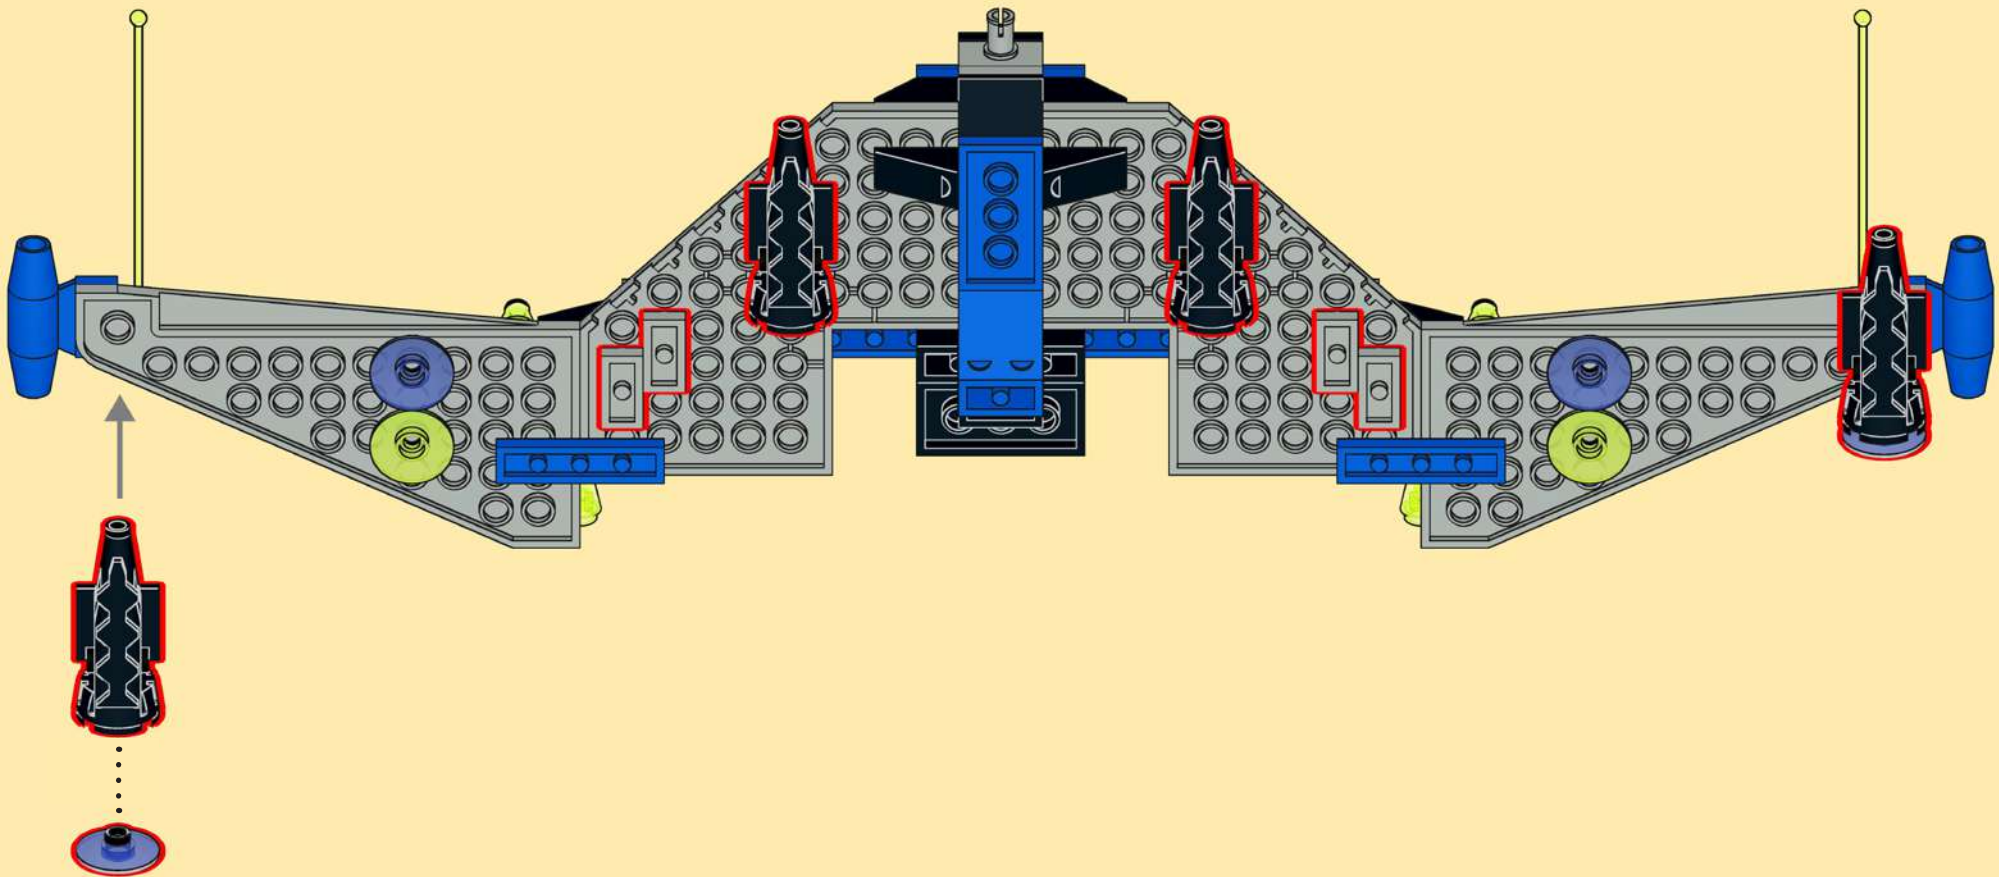

1789
STAR HAWK II
ALTERNATE MODEL (1995)

INSTRUCTIONS

CONCEPT BY JØRN THOMSEN & LEGO
PHOTOGRAPHY & INSTRUCTIONS
BY COSMIC.BRICK

1

2

3

Accuracy

This build is aimed to be an exact replica of the back wall depiction. However, almost every piece up to step 10 is not visible in the original image. This construction stays true to the Unitron theme and gives way to a shared play-feature of each official set: the ability to interchange the Unitron pods with each other.

44

45

46

47

48

49

50

51

52

53

54

55

56

57

58

59