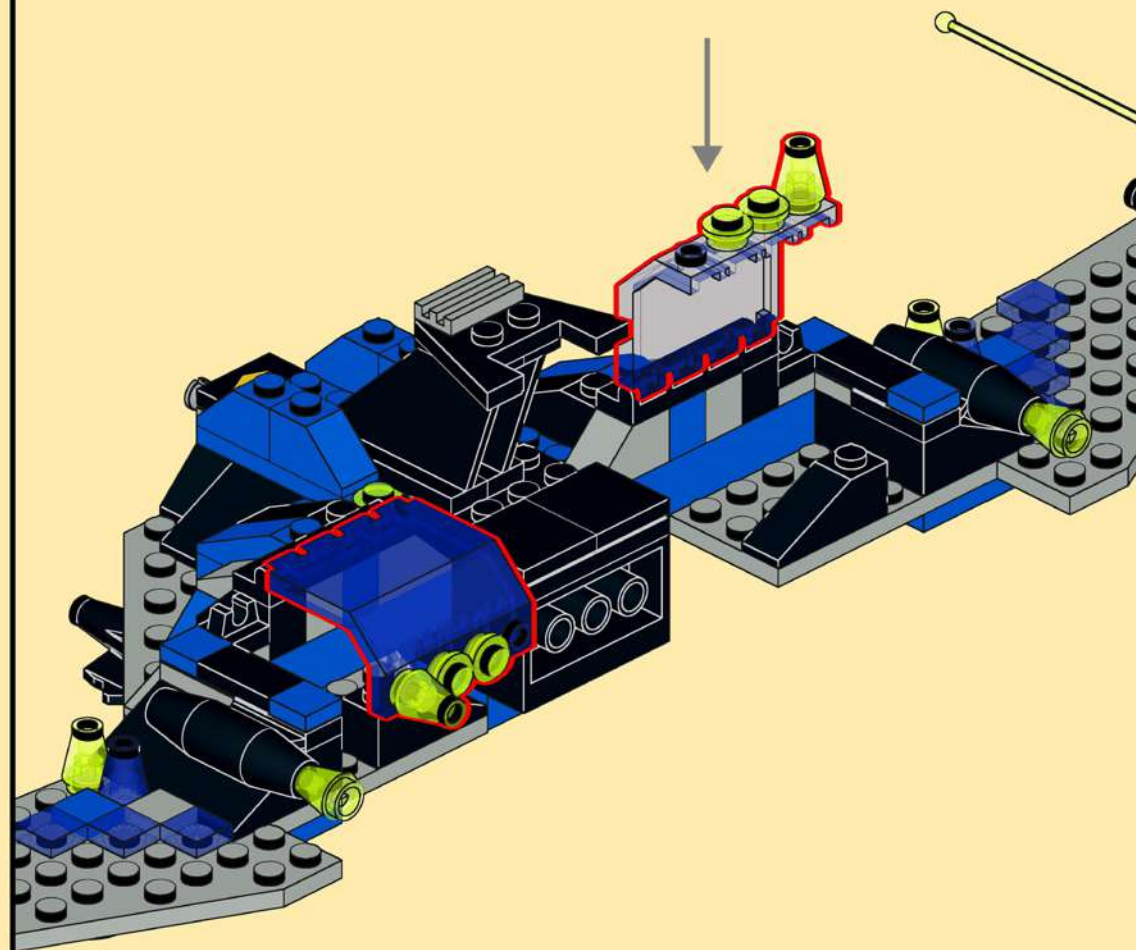

1789
STAR HAWK II
ALTERNATE MODEL (1995)

INSTRUCTIONS

CONCEPT BY JØRN THOMSEN & LEGO
PHOTOGRAPHY & INSTRUCTIONS
BY COSMIC.BRICK

1

2

3

Accuracy

This build is aimed to be an exact replica of the back wall depiction. However, almost every piece up to step 10 is not visible in the original image. This construction stays true to the Unitron theme and gives way to a shared play-feature of each official set: the ability to interchange the Unitron pods with each other.

52

53

54

55

56

57

58

59