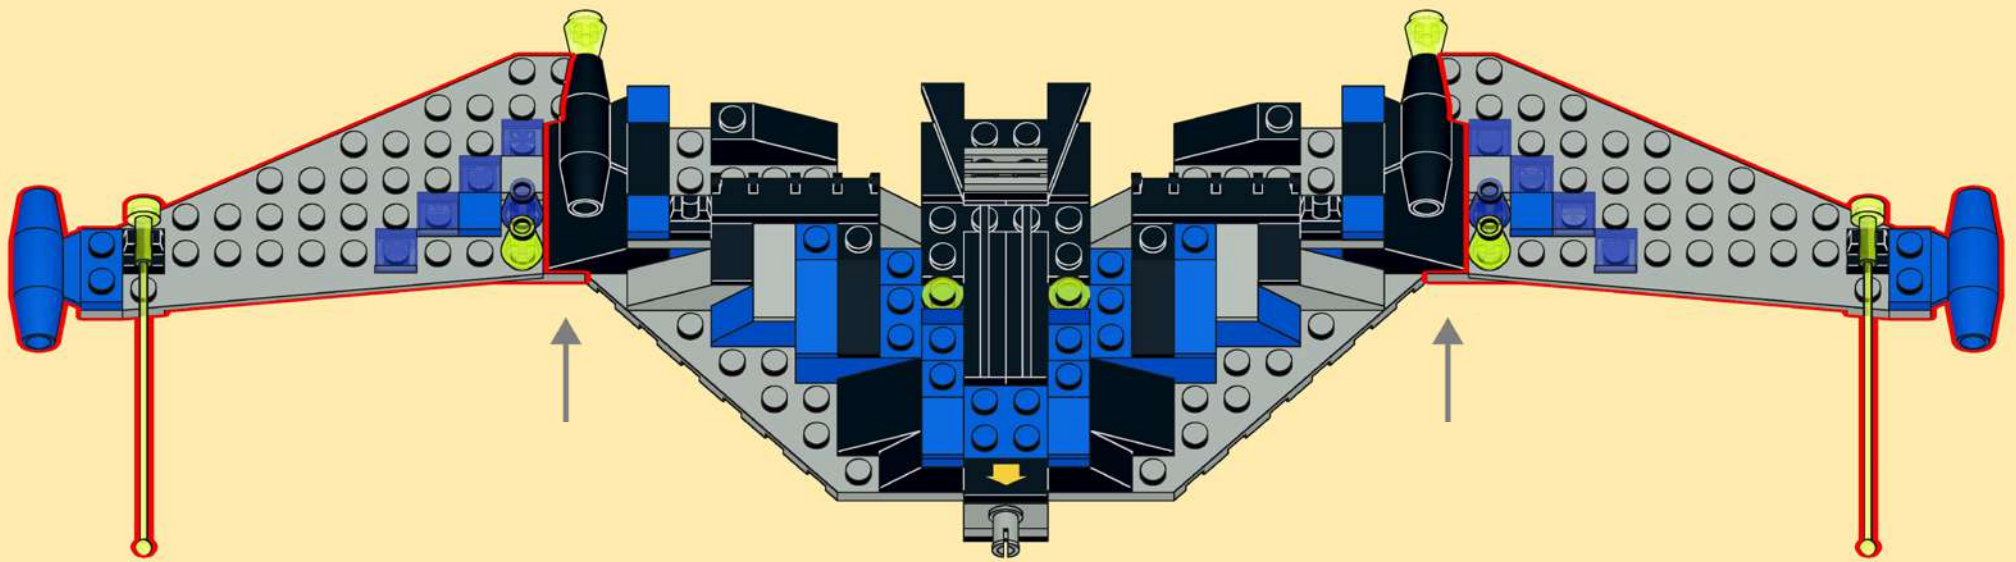

1789
STAR HAWK II
ALTERNATE MODEL (1995)

INSTRUCTIONS

CONCEPT BY JØRN THOMSEN & LEGO
PHOTOGRAPHY & INSTRUCTIONS
BY COSMIC.BRICK

1

2

3

Accuracy

This build is aimed to be an exact replica of the back wall depiction. However, almost every piece up to step 10 is not visible in the original image. This construction stays true to the Unitron theme and gives way to a shared play-feature of each official set: the ability to interchange the Unitron pods with each other.

44

45

46

47

48

49

50

51