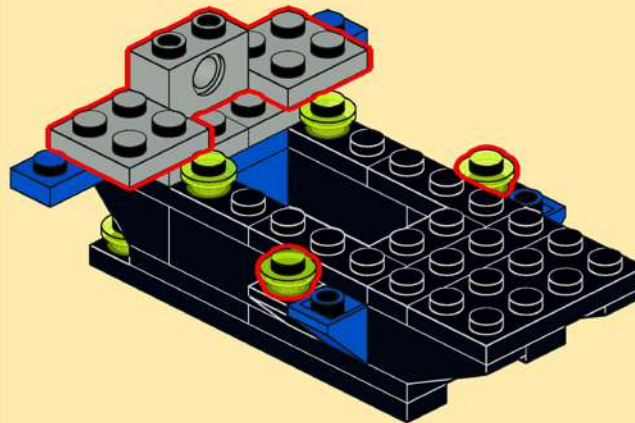

1789
STAR HAWK II
ALTERNATE MODEL (1995)

INSTRUCTIONS

CONCEPT BY JØRN THOMSEN & LEGO
PHOTOGRAPHY & INSTRUCTIONS
BY COSMIC.BRICK

1

2

3

Accuracy

This build is aimed to be an exact replica of the back wall depiction. However, almost every piece up to step 10 is not visible in the original image. This construction stays true to the Unitron theme and gives way to a shared play-feature of each official set: the ability to interchange the Unitron pods with each other.

4

5

6

7

8

9

10

11