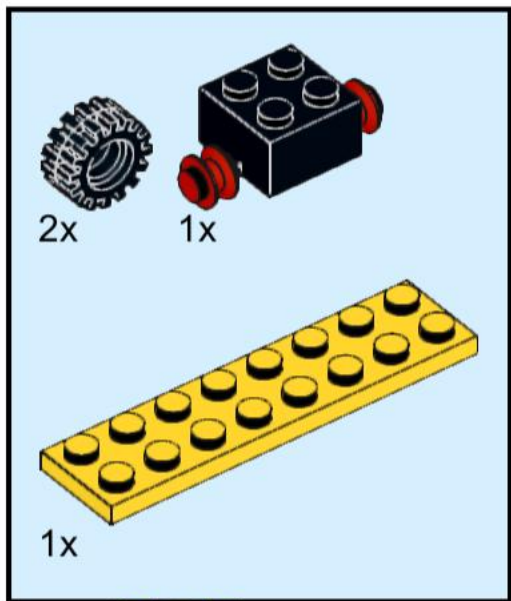

6000 Idea book
Page 20
Yellow tractor

Instructions by se1977

1

2

3

4

5

6

1x
3823
Trans-Clear

2x
3700
Black

1x
3137c01
Black

2x
3004
Yellow

1x
3183c
Yellow