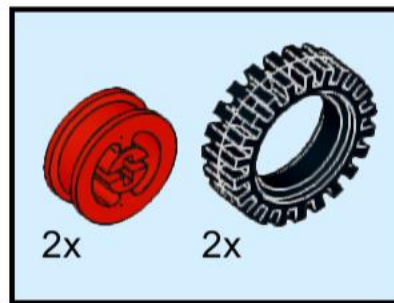

6000 Idea book
Page 20
Yellow tractor

Instructions by se1977

1

2

3

4

5

6

7

8

9

1x
3062a
Black

1x
3003
Black

1x
3660
Light Gray

1x
3829c01
Yellow

1x
3034
Yellow