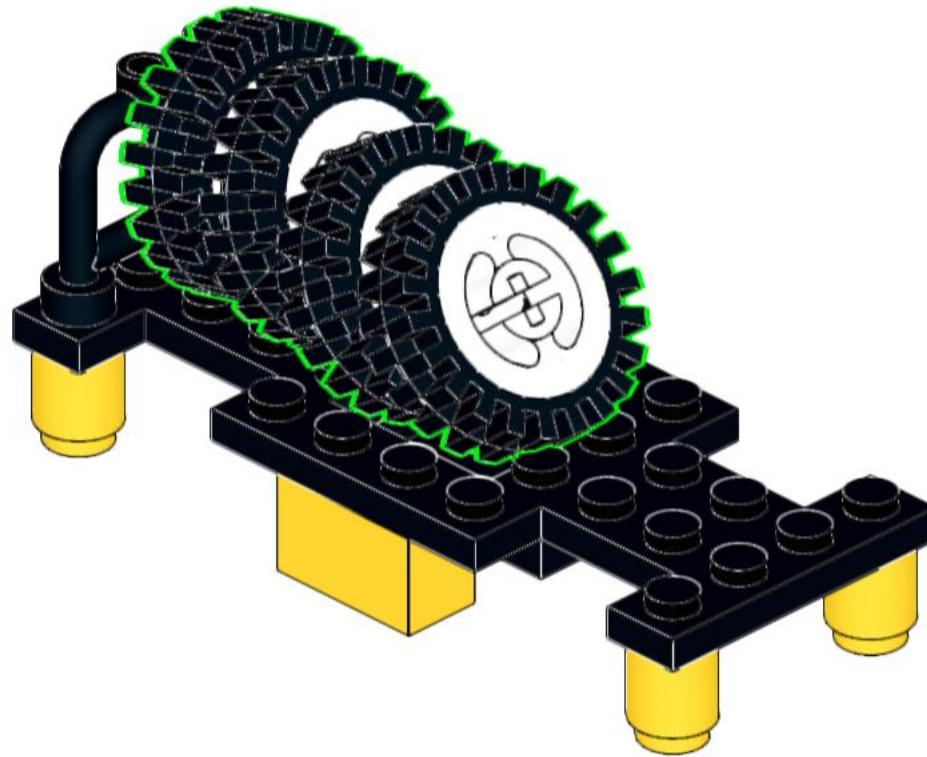

6641 Back of the box build 2

Instructions created by se1977

1

2

3

4

5

6

1x  
3004  
Yellow

2x  
2420  
Blue

1x  
3788  
Blue

1x  
4073  
Trans-Yellow