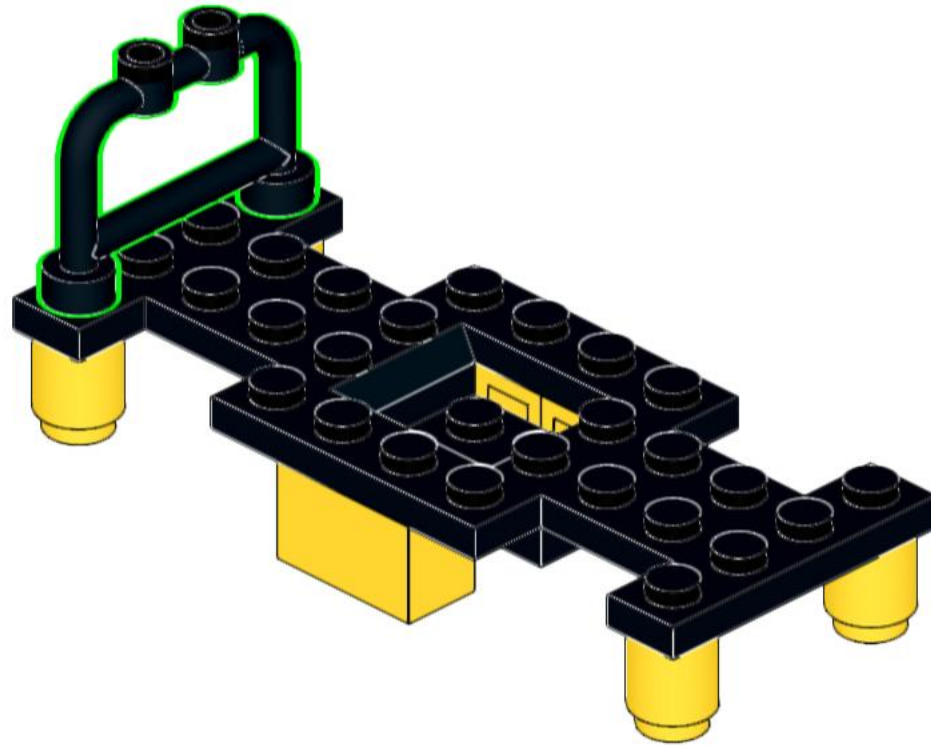

6641 Back of the box build 2

Instructions created by se1977

1

2

3

4

5

6

1x  
3004  
Yellow

2x  
2420  
Blue

1x  
3788  
Blue

1x  
4073  
Trans-Yellow