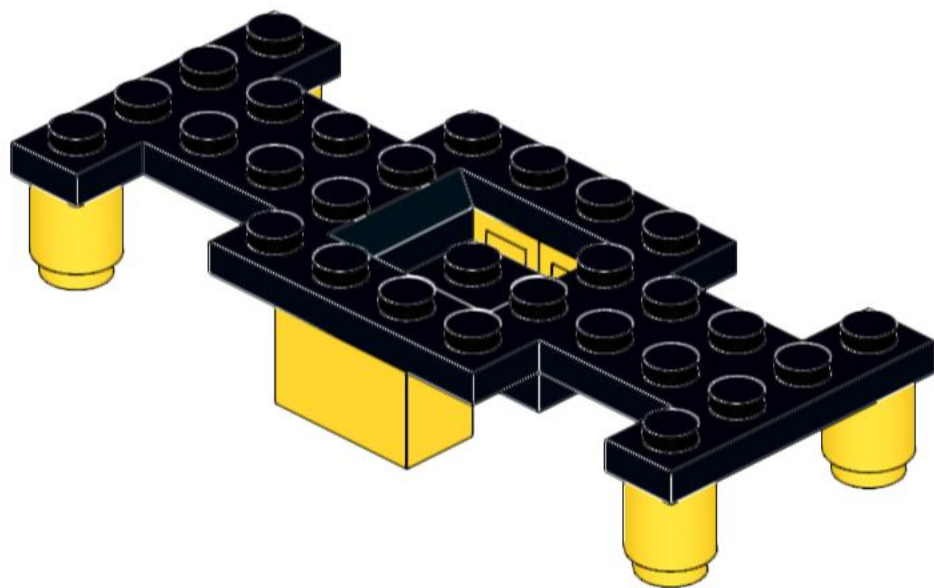

6641 Back of the box build 2

Instructions created by se1977

1

2

3

4

5

6

1x  
3004  
Yellow

2x  
2420  
Blue

1x  
3788  
Blue

1x  
4073  
Trans-Yellow