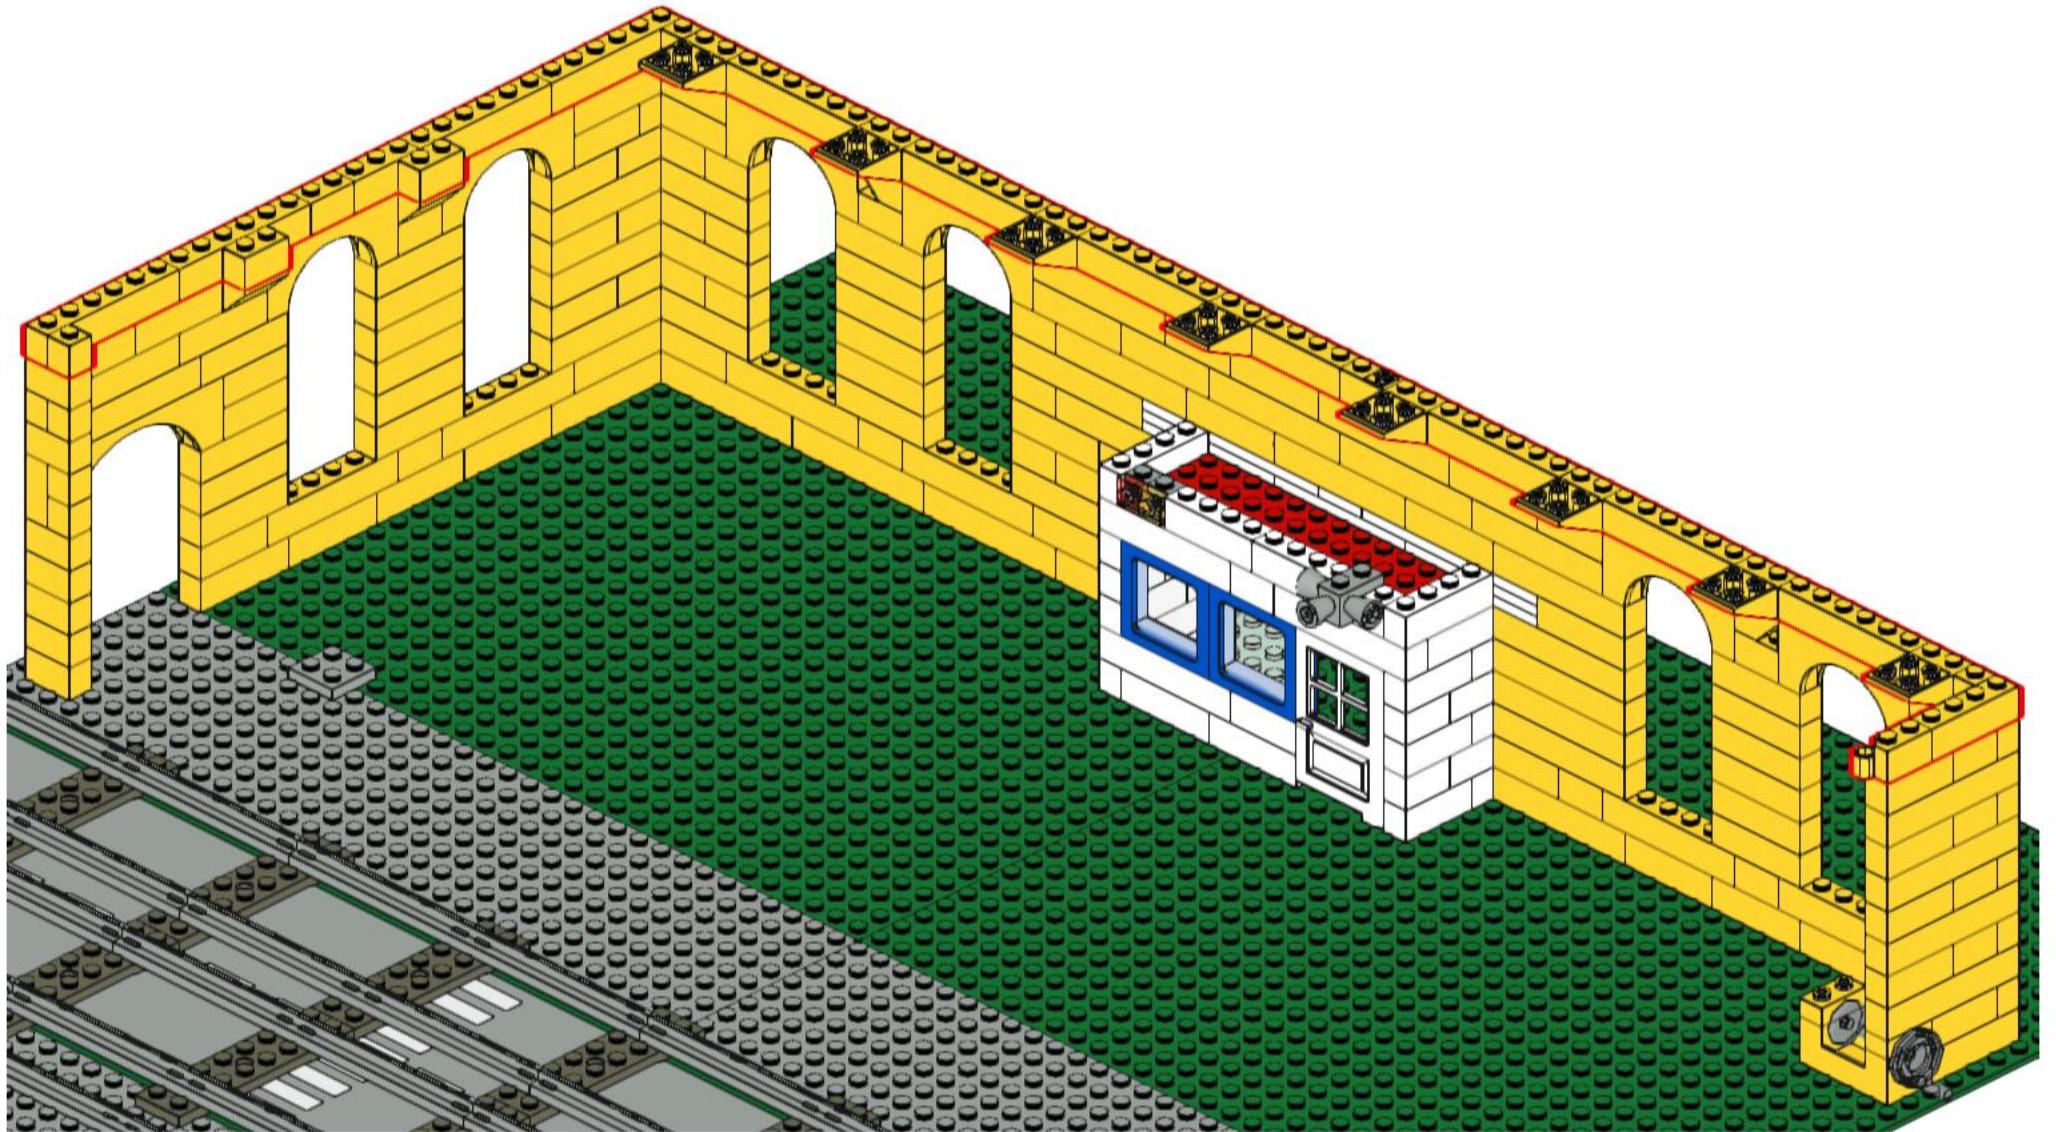

10

11

12

13

14

15

16

17

A parts list box with a light blue background. It contains ten items with their respective quantities: 1x red 1-hole Technic brick, 2x red 2-hole Technic brick, 1x white 1-hole Technic brick with a grey axle, 2x black 4-hole Technic Technic beam, 1x red 2-hole Technic brick with a red axle, 1x red 2-hole Technic brick with a red axle and a red pin, 1x red 4-hole Technic Technic beam, 1x grey Technic axle with a hook, and 2x black 6-hole Technic Technic beam.