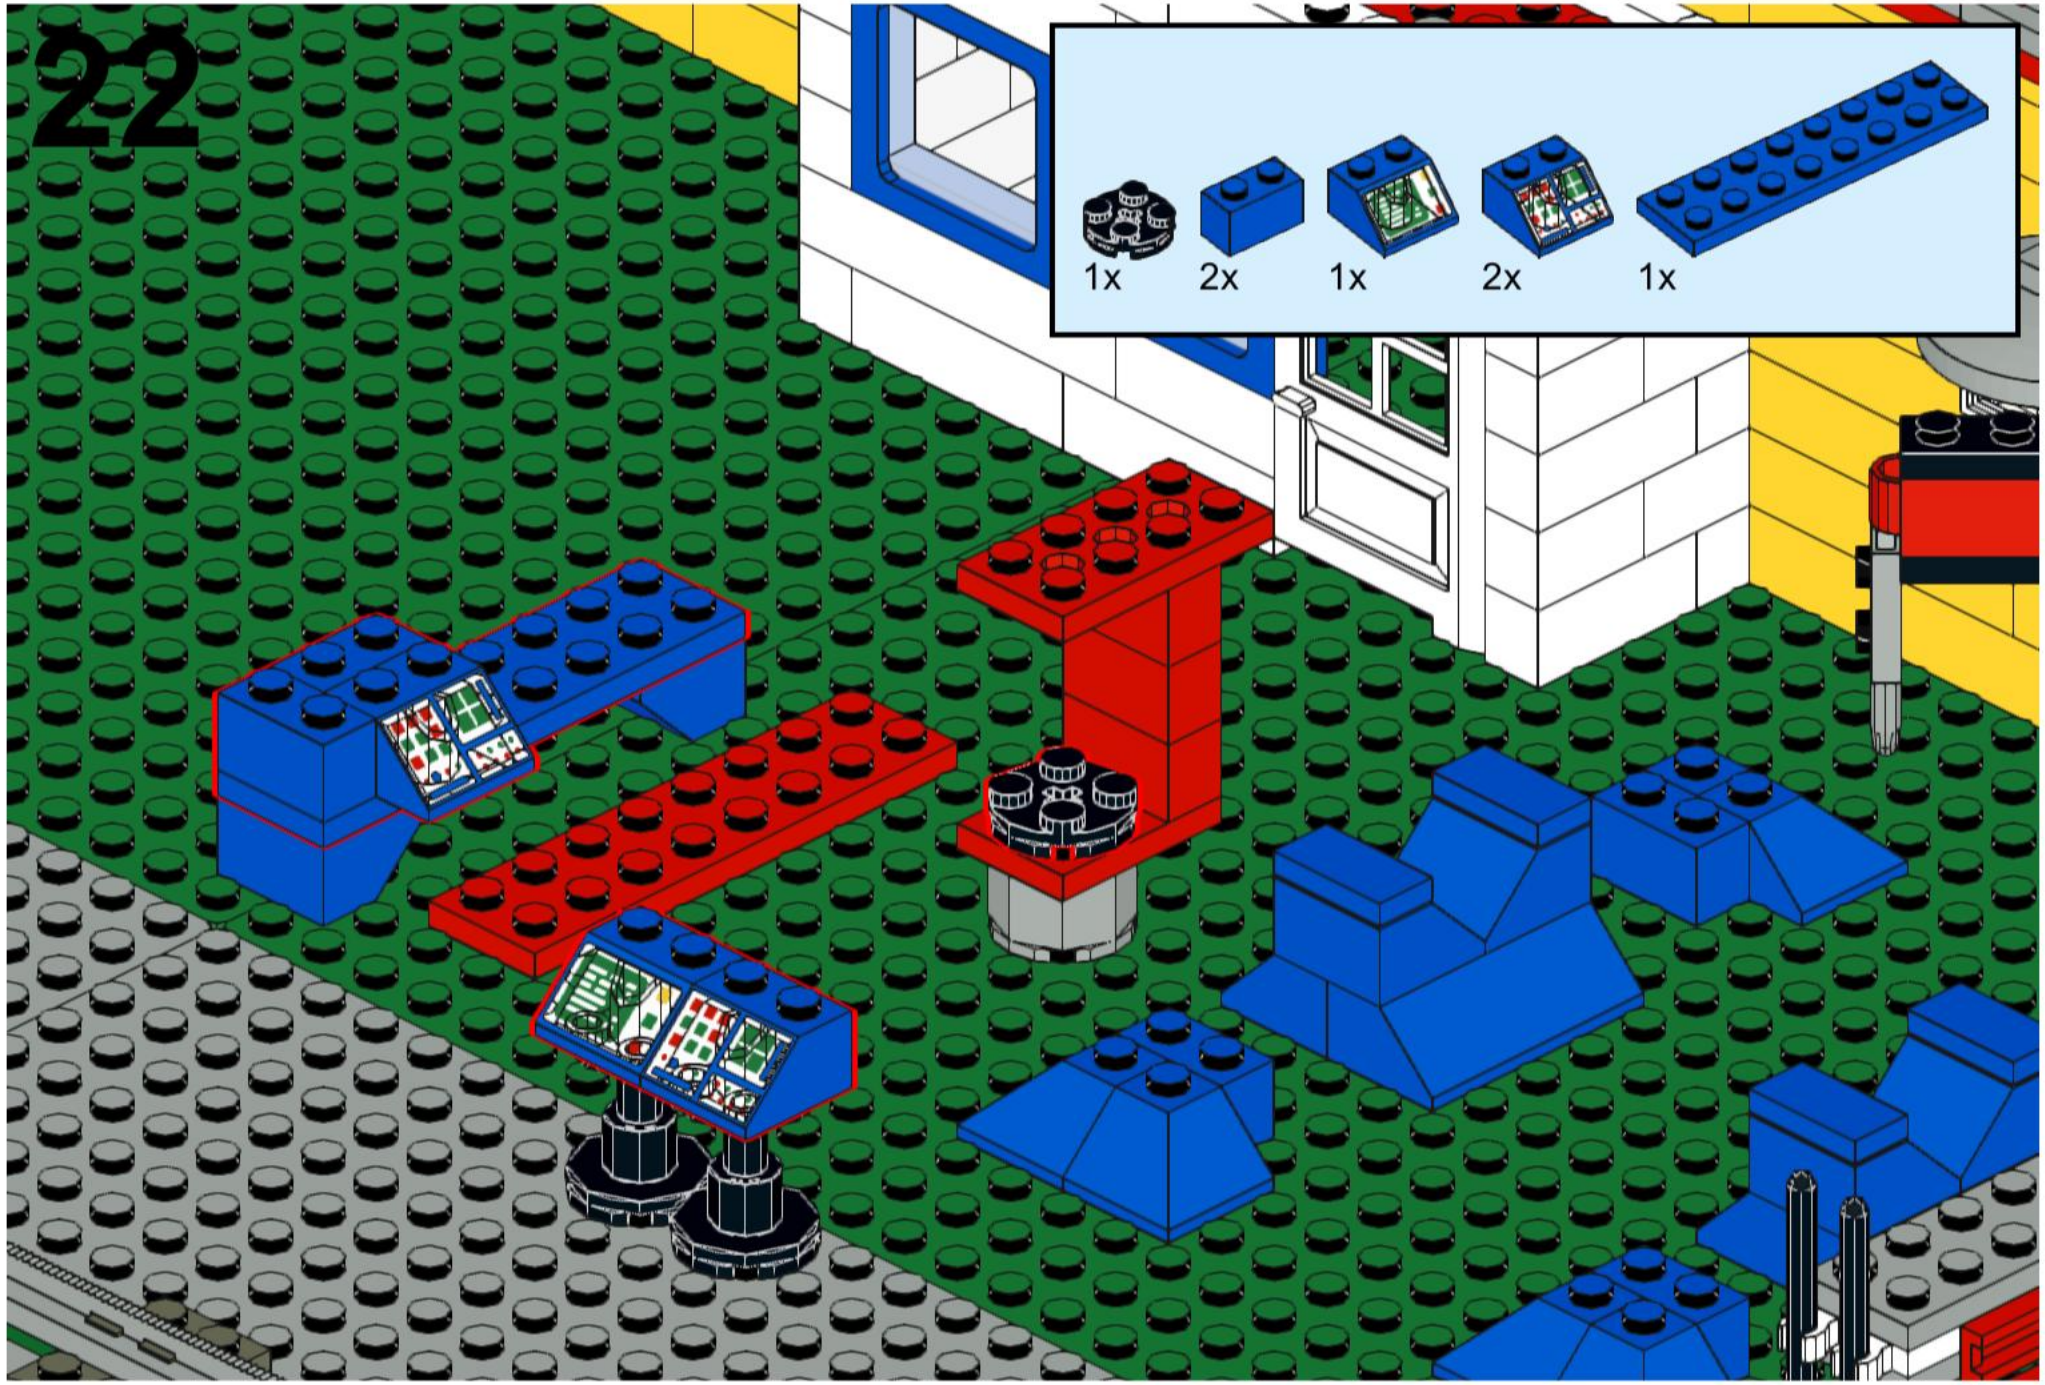

22

A light blue rectangular box containing five items with their respective quantities: a white circular piece with a black pattern (1x), a blue 1x2 brick (2x), a blue 1x2 sloped brick with a colorful pattern (1x), another blue 1x2 sloped brick with a different colorful pattern (2x), and a long blue 1x10 Technic beam (1x).