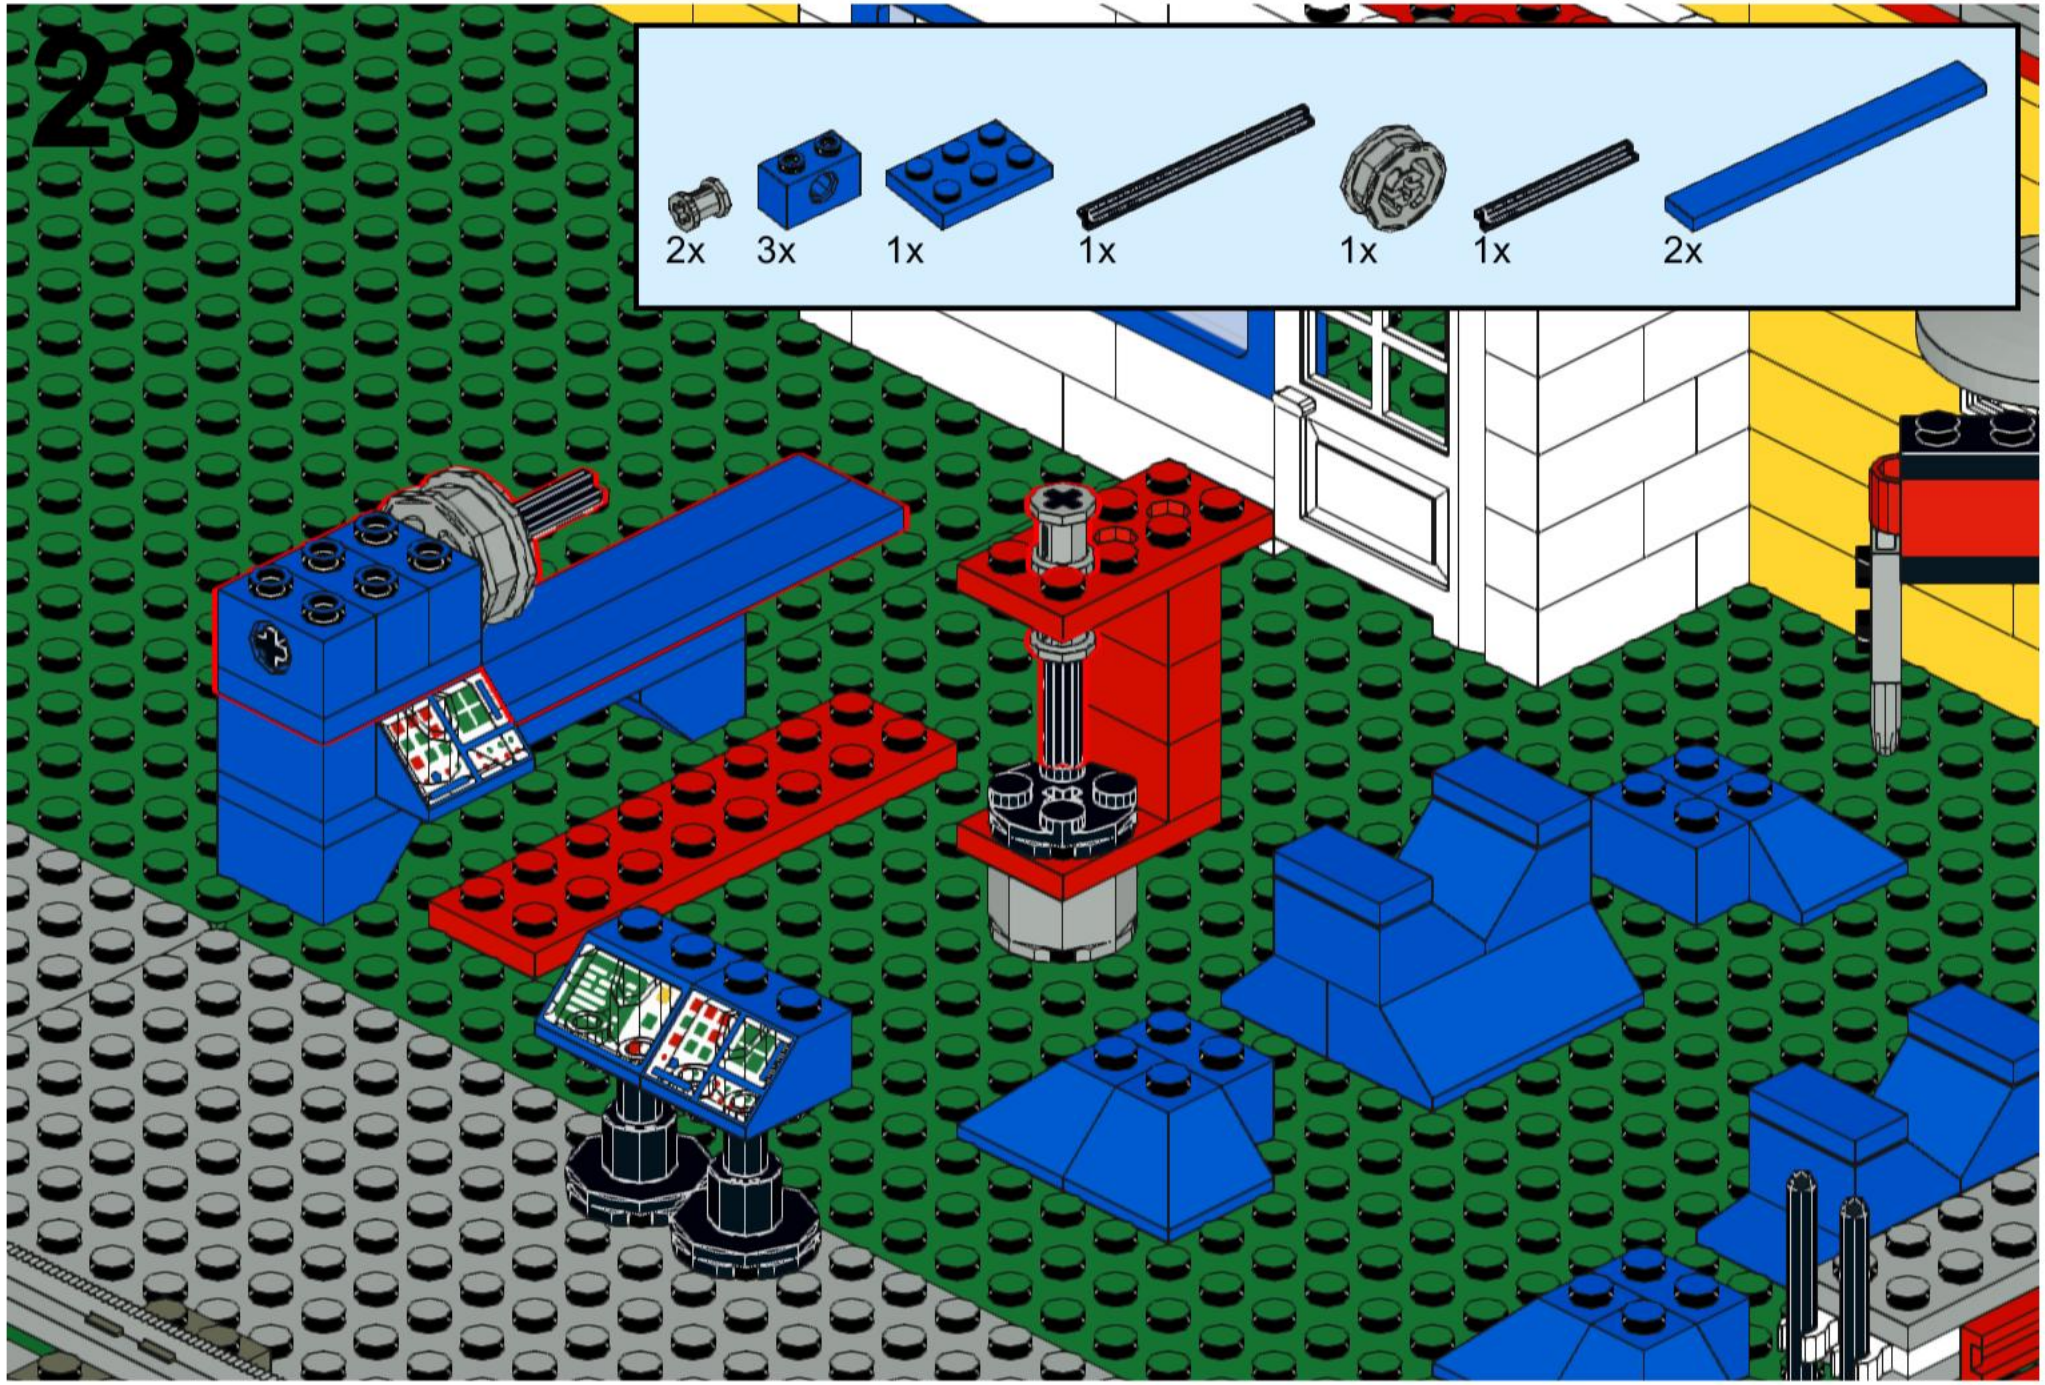

23

- 2x [Pin, grey]
- 3x [Technic Brick 1x3 with 2 holes]
- 1x [Technic Brick 1x4]
- 1x [Technic Pin Long]
- 1x [Technic Axle with Friction Ridge]
- 1x [Technic Pin Short]
- 2x [Technic Beam 1x5 Blue]