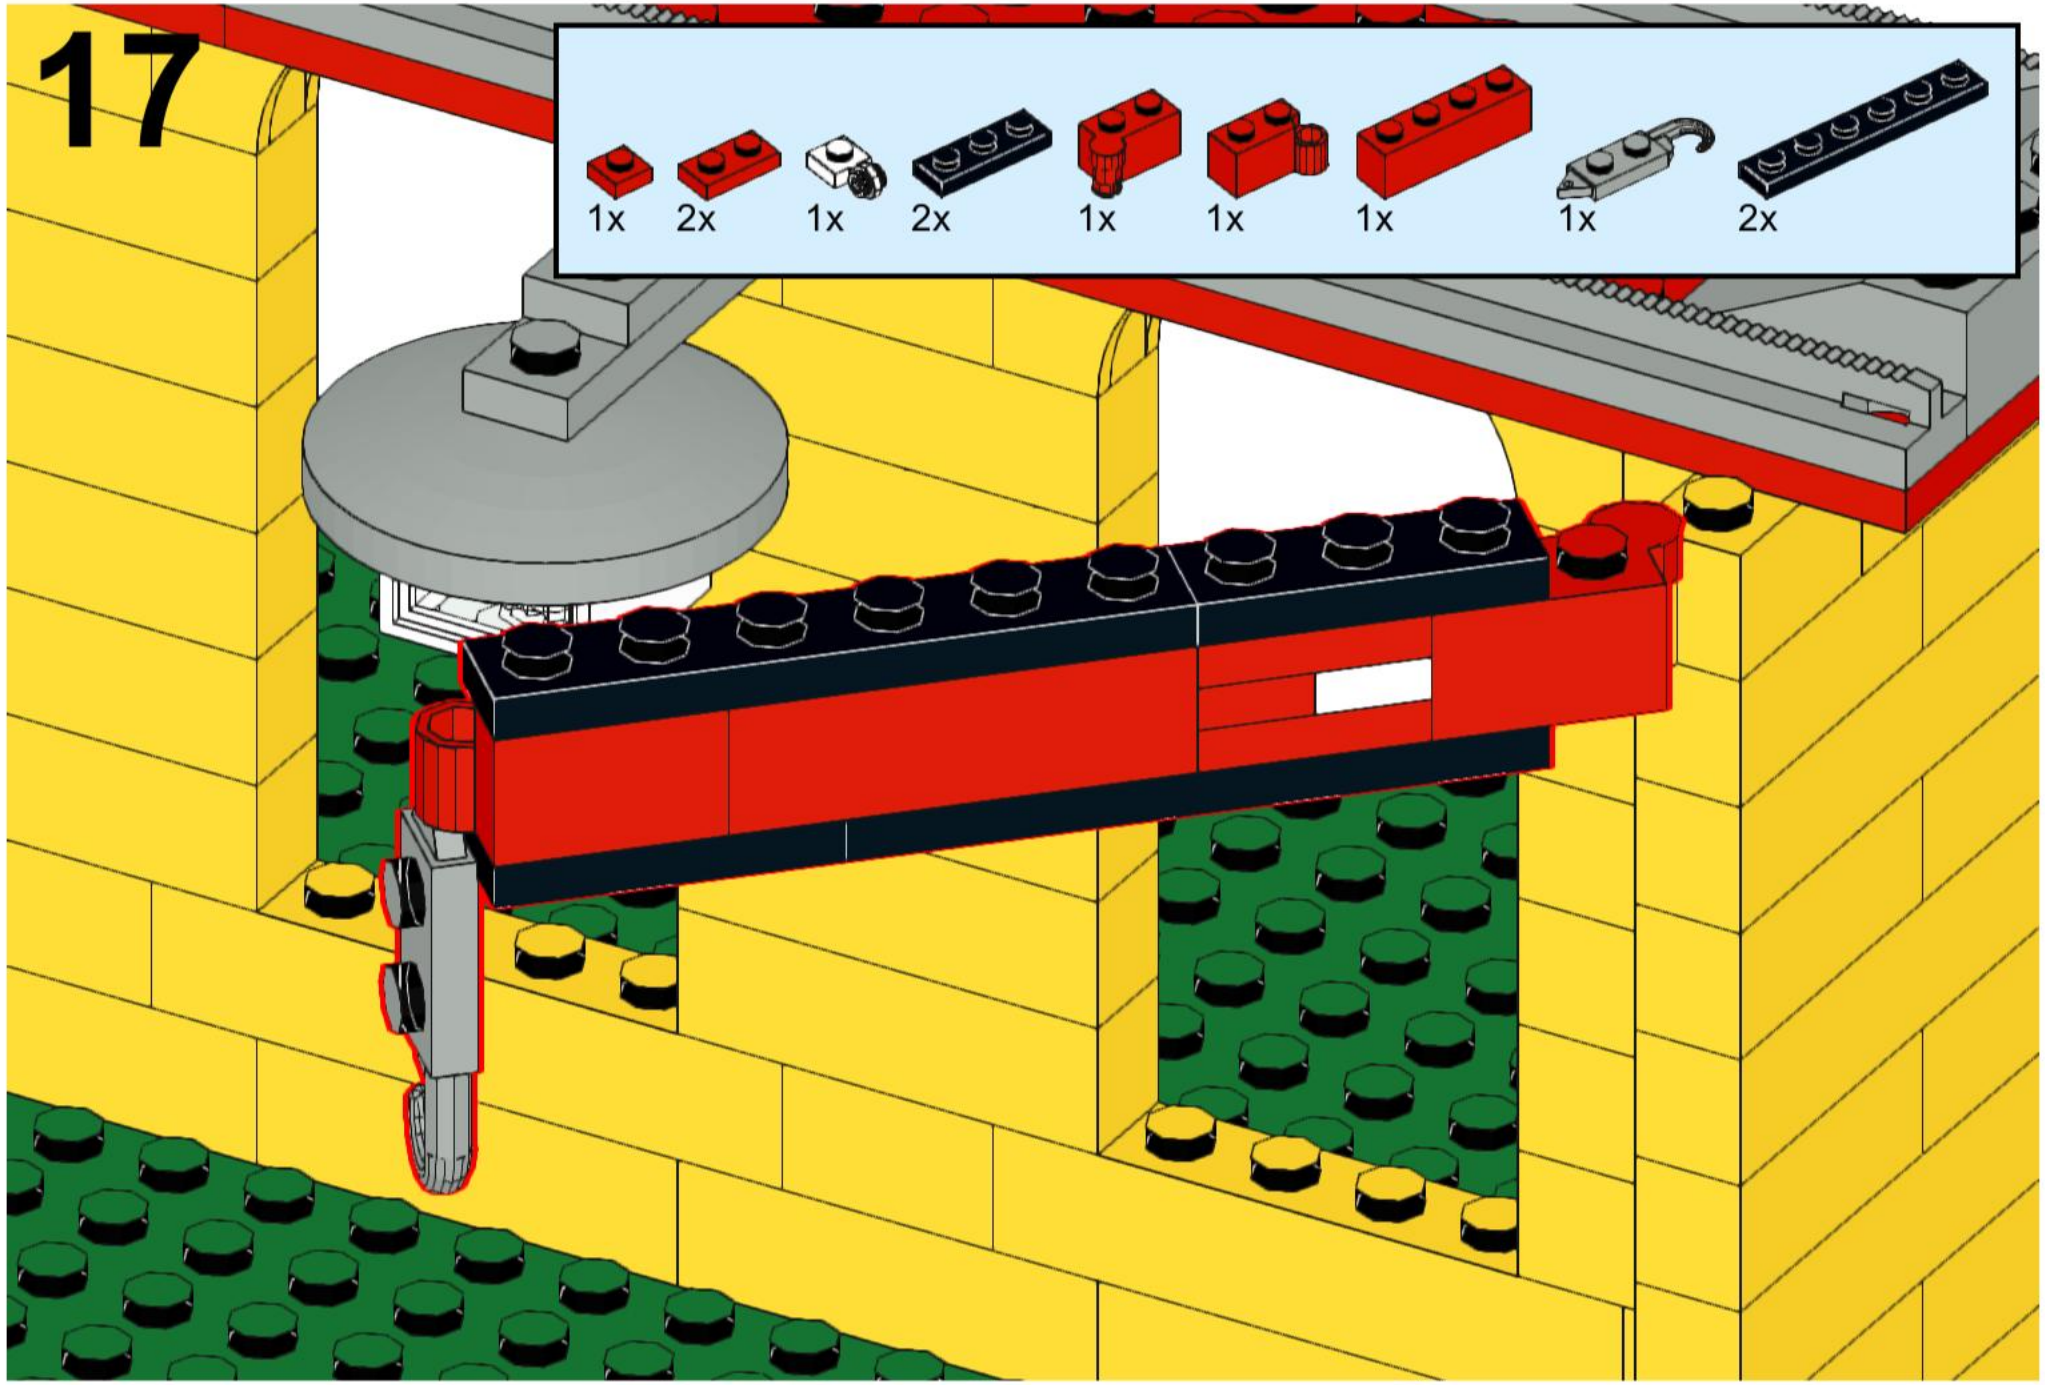

17

A parts list box with a light blue background. It contains ten items with their respective quantities: 1x red 1-hole Technic brick, 2x red 2-hole Technic brick, 1x white 1-hole Technic brick with a grey axle, 2x black 4-hole Technic Technic beam, 1x red 2-hole Technic brick with a red axle, 1x red 2-hole Technic brick with a red axle and a red pin, 1x red 4-hole Technic Technic beam, 1x grey Technic axle with a hook, and 2x black 6-hole Technic Technic beam.

1x	2x	1x	2x	1x	1x	1x	1x	2x