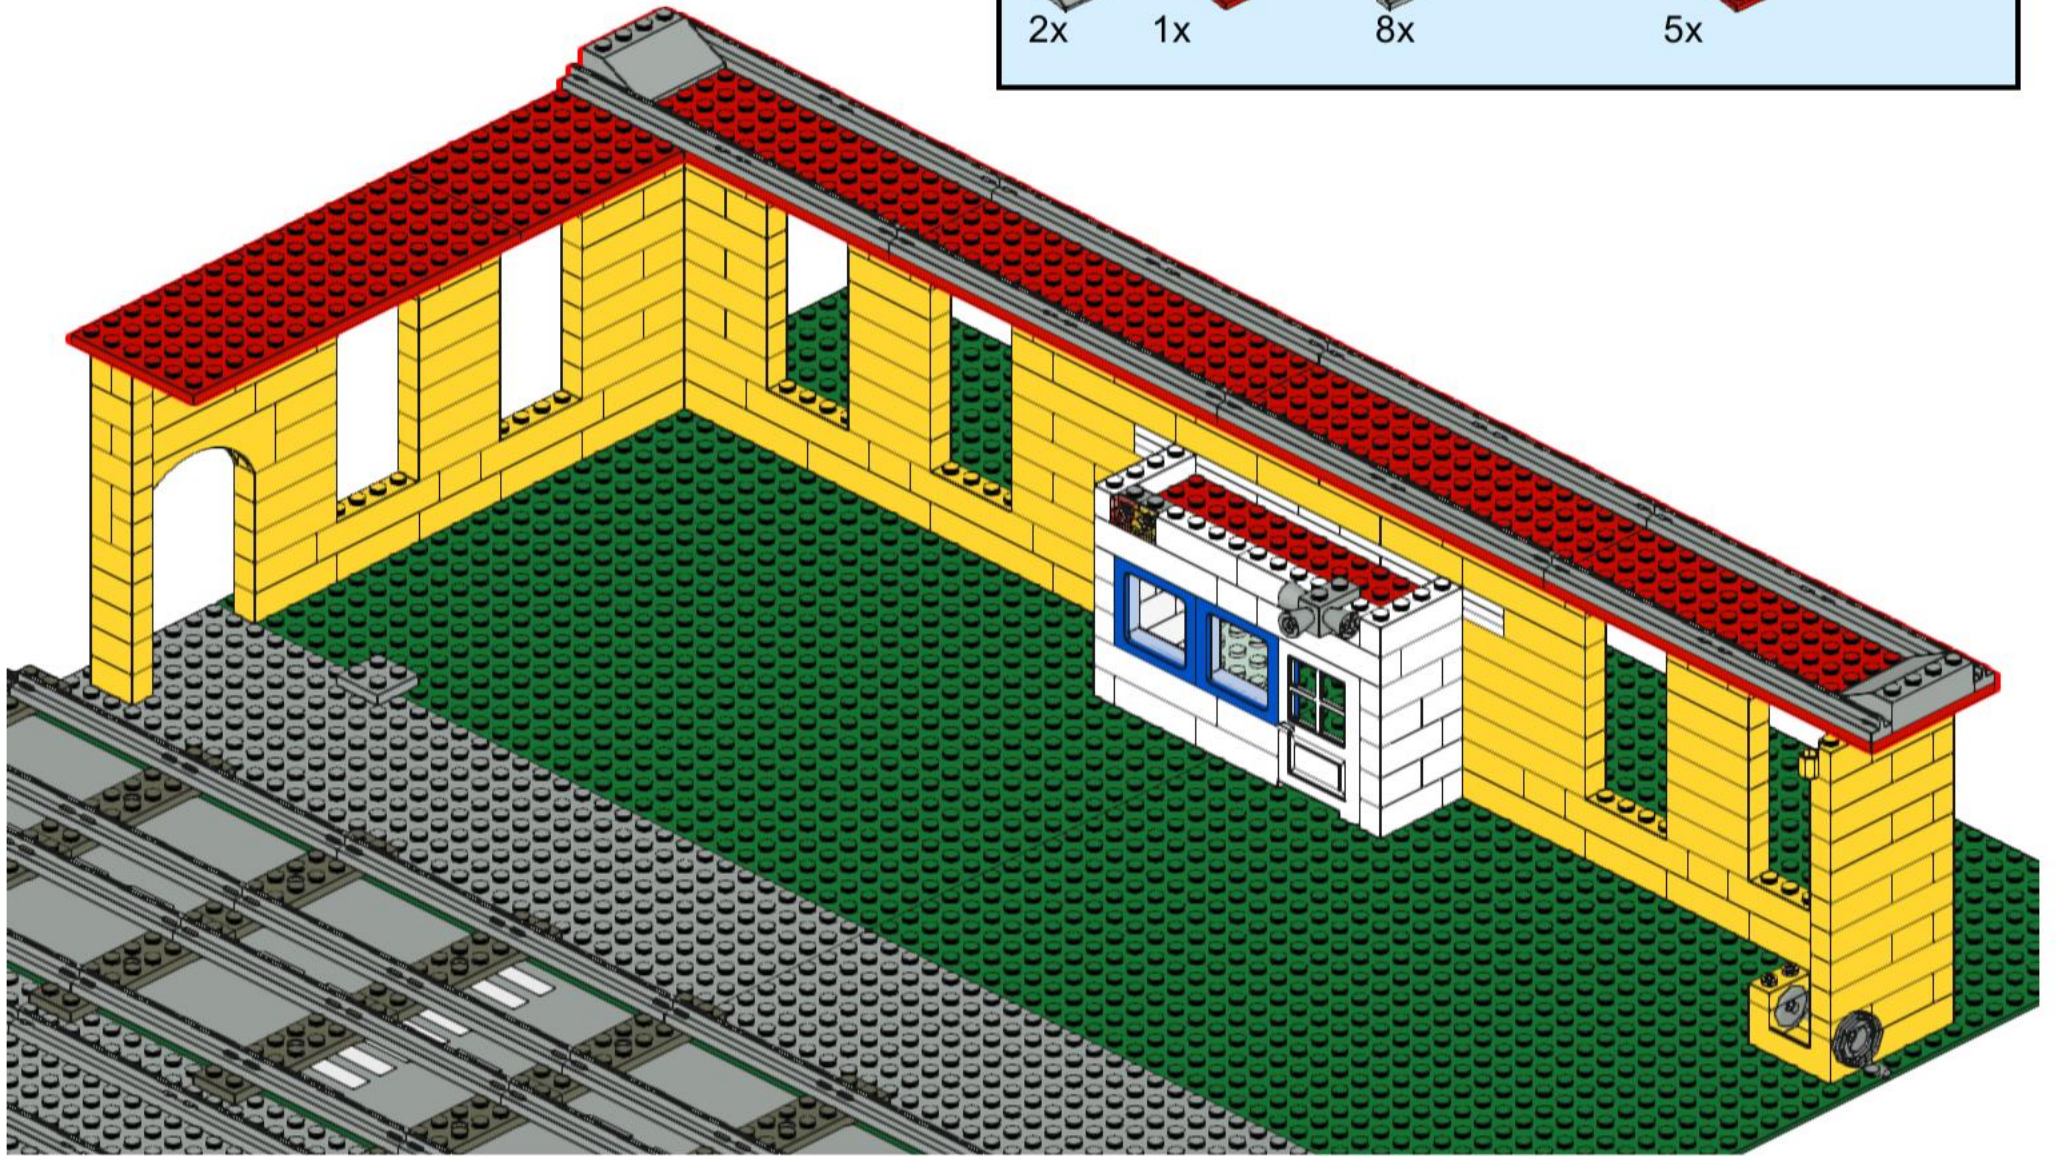

10

11

12

13

14

15

16

17

A parts list box with a light blue background. It contains ten items with their respective quantities: 1x red 1-hole Technic brick, 2x red 2-hole Technic brick, 1x white 1-hole Technic brick with a grey axle, 2x black 4-hole Technic Technic beam, 1x red 2-hole Technic brick with a red axle, 1x red 2-hole Technic brick with a red axle and a red pin, 1x red 4-hole Technic Technic beam, 1x grey Technic axle with a hook, and 2x black 6-hole Technic Technic beam.