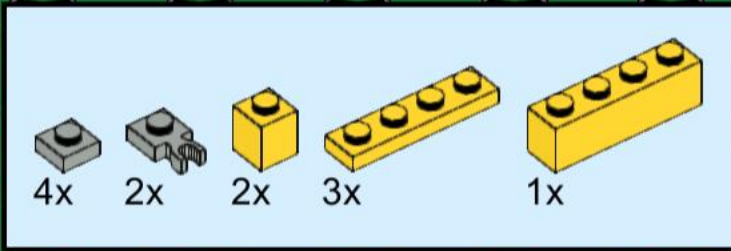

23

- 2x [Pin, grey]
- 3x [Technic Brick 1x3 with 2 holes]
- 1x [Technic Brick 1x4]
- 1x [Technic Pin Long]
- 1x [Technic Axle with Friction Ridge]
- 1x [Technic Pin Short]
- 2x [Technic Beam 1x5 Blue]

24

26

27

28

8x
4x
4x
4x
1x

This inset box shows the parts list for step 28. It contains five items: a 1x1 blue brick (8x), a 1x2 blue brick (4x), a 1x3 blue brick (4x), a 1x4 blue brick (4x), and a grey 1x4 Technic plate with four holes (1x).